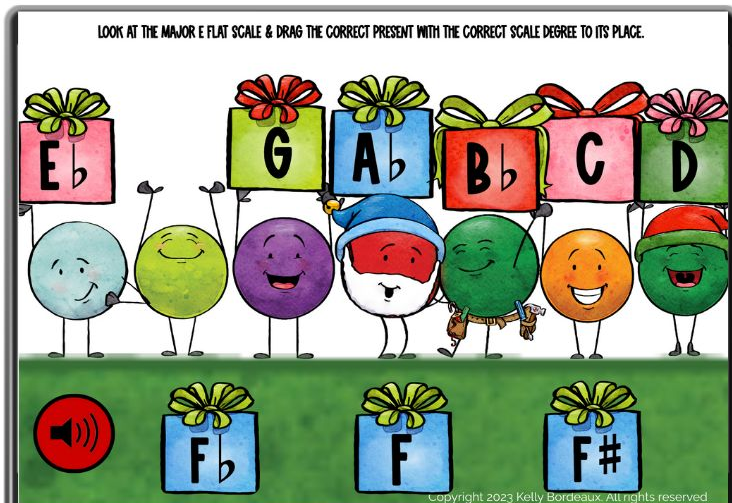

Christmas MAJOR SCALES

**The perfect
Practice Tool!**

Flat Keys Only

Copyright 2023 Kelly Bordeaux. All rights reserved.

SCROLL to see Sample Cards!

FEATURES

- **C Major & every flat key scale**
- **Includes 6 cards per scale**
- **Dragging scale degree presents to complete the major scale**

Comprehensively reviews all MAJOR flat key scales.

Includes 48 cards

Comprehensively reviews all MAJOR flat key scales.

Students play 15 cards
each time they play.

hosted at
boom
www.boomlearning.com

Copyright 2023 Kelly Bordeaux. All rights reserved.

Use During Online & In-Person PIANO LESSONS:

- As a Teaching Tool
- End-of-Lesson Game
- For At-Home Practice
- Play right at the piano!

**CLICK HERE to
Preview this Deck
on BOOM Learning!**

SAVE 20% with the Christmas Late Elementary BUNDLE