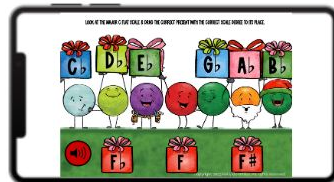

Christmas MAJOR SCALES

**The perfect
Practice Tool!**

Flat Keys Only

Copyright 2023 Kelly Bordeaux. All rights reserved.

SCROLL to see Sample Cards!

FEATURES

- **C Major & every flat key scale**
- **Includes 6 cards per scale**
- **Dragging scale degree presents to complete the major scale**

Comprehensively reviews all MAJOR flat key scales.

Includes 48 cards

Comprehensively reviews all MAJOR flat key scales.

Students play 15 cards
each time they play.

hosted at
boom
www.boomlearning.com

Copyright 2023 Kelly Bordeaux. All rights reserved.

Use During Online & In-Person PIANO LESSONS:

- As a Teaching Tool
- End-of-Lesson Game
- For At-Home Practice
- Play right at the piano!

**CLICK HERE to
Preview this Deck
on BOOM Learning!**

SAVE 20% with the Christmas Late Elementary BUNDLE