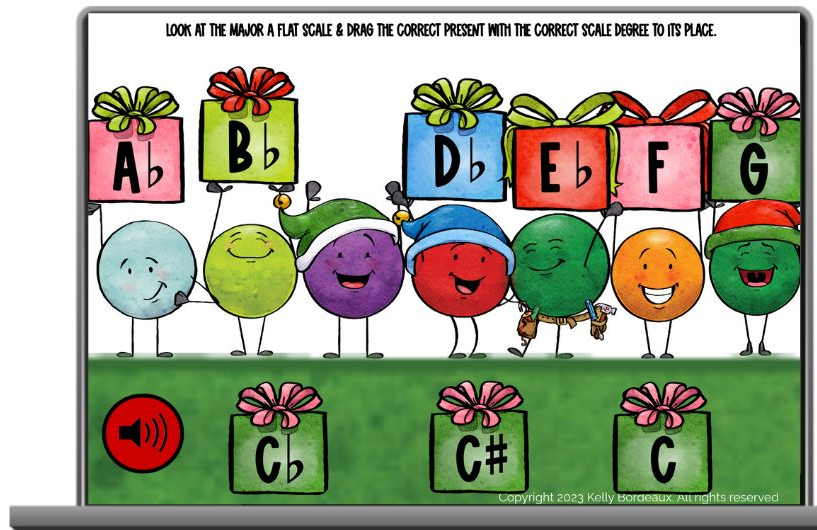

Christmas MAJOR SCALES

**The perfect
Practice Tool!**

Flat Keys Only

Copyright 2023 Kelly Bordeaux. All rights reserved.

SCROLL to see Sample Cards!

FEATURES

- **C Major & every flat key scale**
- **Includes 6 cards per scale**
- **Dragging scale degree presents to complete the major scale**

Comprehensively reviews all MAJOR flat key scales.

Includes 48 cards

Comprehensively reviews all MAJOR flat key scales.

Students play 15 cards
each time they play.

hosted at
boom
www.boomlearning.com

Copyright 2023 Kelly Bordeaux. All rights reserved.

Use During Online & In-Person PIANO LESSONS:

- As a Teaching Tool
- End-of-Lesson Game
- For At-Home Practice
- Play right at the piano!

**CLICK HERE to
Preview this Deck
on BOOM Learning!**

SAVE 20% with the Christmas Late Elementary BUNDLE