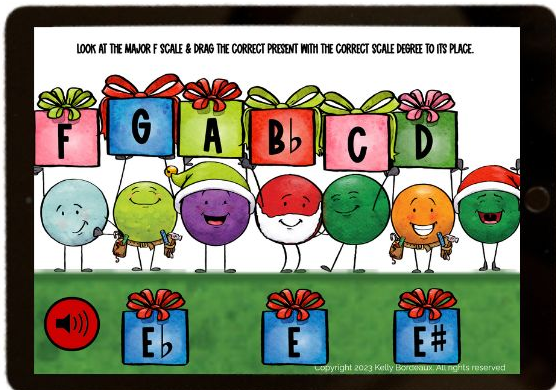

Christmas MAJOR SCALES

**The perfect
Practice Tool!**

Flat Keys Only

Copyright 2023 Kelly Bordeaux. All rights reserved.

SCROLL to see Sample Cards!

FEATURES

- **C Major & every flat key scale**
- **Includes 6 cards per scale**
- **Dragging scale degree presents to complete the major scale**

Comprehensively reviews all MAJOR flat key scales.

Includes 48 cards

Comprehensively reviews all MAJOR flat key scales.

Students play 15 cards
each time they play.

hosted at
boom
www.boomlearning.com

Copyright 2023 Kelly Bordeaux. All rights reserved.

Use During Online & In-Person PIANO LESSONS:

- As a Teaching Tool
- End-of-Lesson Game
- For At-Home Practice
- Play right at the piano!

**CLICK HERE to
Preview this Deck
on BOOM Learning!**

SAVE 20% with the Christmas Late Elementary BUNDLE