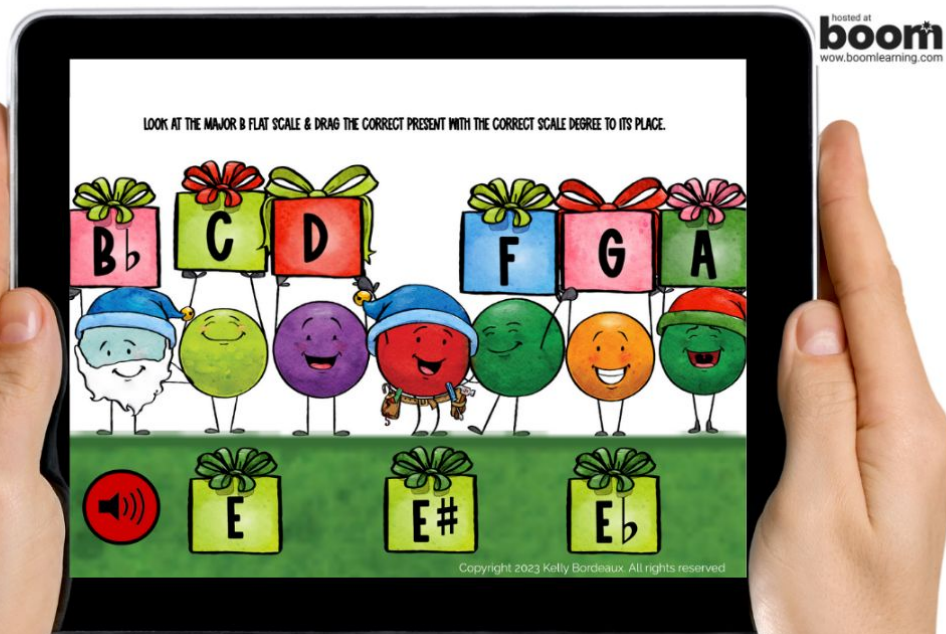

Christmas MAJOR SCALES

**The perfect
Practice Tool!**

Flat Keys Only

Copyright 2023 Kelly Bordeaux. All rights reserved.

SCROLL to see Sample Cards!

FEATURES

- **C Major & every flat key scale**
- **Includes 6 cards per scale**
- **Dragging scale degree presents to complete the major scale**

Comprehensively reviews all MAJOR flat key scales.

Includes 48 cards

Comprehensively reviews all MAJOR flat key scales.

Students play 15 cards
each time they play.

hosted at
boom
www.boomlearning.com

Copyright 2023 Kelly Bordeaux. All rights reserved.

Use During Online & In-Person PIANO LESSONS:

- As a Teaching Tool
- End-of-Lesson Game
- For At-Home Practice
- Play right at the piano!

**CLICK HERE to
Preview this Deck
on BOOM Learning!**

SAVE 20% with the Christmas Late Elementary BUNDLE