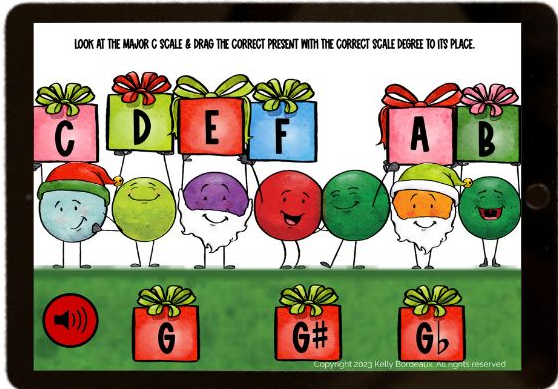

Christmas MAJOR SCALES

**The perfect
Practice Tool!**

Flat Keys Only

Copyright 2023 Kelly Bordeaux. All rights reserved.

SCROLL to see Sample Cards!

FEATURES

- **C Major & every flat key scale**
- **Includes 6 cards per scale**
- **Dragging scale degree presents to complete the major scale**

Comprehensively reviews all MAJOR flat key scales.

Includes 48 cards

Comprehensively reviews all MAJOR flat key scales.

Students play 15 cards
each time they play.

hosted at
boom
www.boomlearning.com

Copyright 2023 Kelly Bordeaux. All rights reserved.

Use During Online & In-Person PIANO LESSONS:

- As a Teaching Tool
- End-of-Lesson Game
- For At-Home Practice
- Play right at the piano!

**CLICK HERE to
Preview this Deck
on BOOM Learning!**

SAVE 20% with the Christmas Late Elementary BUNDLE