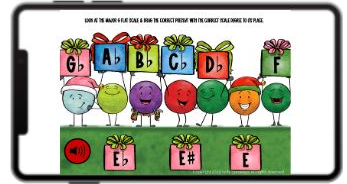

Christmas MAJOR SCALES

**The perfect
Practice Tool!**

Flat Keys Only

Copyright 2023 Kelly Bordeaux. All rights reserved.

SCROLL to see Sample Cards!

FEATURES

- **C Major & every flat key scale**
- **Includes 6 cards per scale**
- **Dragging scale degree presents to complete the major scale**

Comprehensively reviews all MAJOR flat key scales.

Includes 48 cards

Comprehensively reviews all MAJOR flat key scales.

Students play 15 cards
each time they play.

hosted at
boom
www.boomlearning.com

Copyright 2023 Kelly Bordeaux. All rights reserved.

Use During Online & In-Person PIANO LESSONS:

- As a Teaching Tool
- End-of-Lesson Game
- For At-Home Practice
- Play right at the piano!

**CLICK HERE to
Preview this Deck
on BOOM Learning!**

SAVE 20% with the Christmas Late Elementary BUNDLE