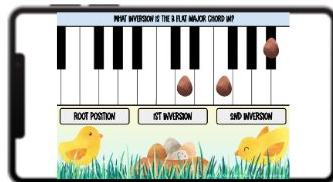

MAJOR CHORDS

with All Inversions

hosted at
boom
www.boomlearning.com

WHAT INVERSION IS THE E MAJOR CHORD IN?

ROOT POSITION 1ST INVERSION 2ND INVERSION

Review of Major Chord Inversions

SCROLL to see Sample Cards!

Root Position, 1st & 2nd Inversions

FEATURES

- Practice identifying major chords in root position, 1st inversion & 2nd inversion
- Every major triad and inversion is included!
- Extensive review for students

Students identify which inversion the major chord is in on the piano keys.

Includes 45 cards

Students identify which inversion the major chord is in on the piano keys.

Students play 20 cards each time they play.

Use During Online & In-Person PIANO LESSONS:

- As a Teaching Tool
- End-of-Lesson Game
- For At-Home Practice
- Fun Off-the-Bench Activity
- Play right at the piano!

**CLICK HERE to
Preview this Deck
on BOOM Learning!**