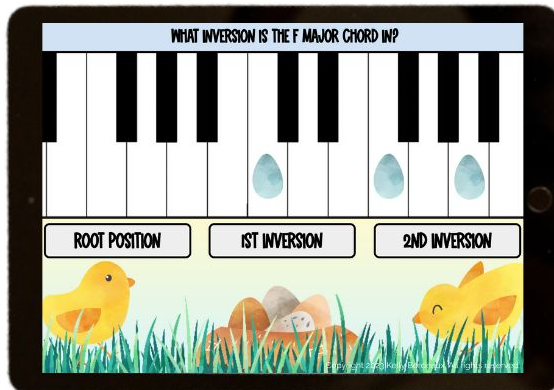

MAJOR CHORDS

with All Inversions

hosted at
boom
www.boomlearning.com

WHAT INVERSION IS THE E MAJOR CHORD IN?

ROOT POSITION 1ST INVERSION 2ND INVERSION

Review of Major Chord Inversions

SCROLL to see Sample Cards!

Root Position, 1st & 2nd Inversions

FEATURES

- Practice identifying major chords in root position, 1st inversion & 2nd inversion
- Every major triad and inversion is included!
- Extensive review for students

Students identify which inversion the major chord is in on the piano keys.

Includes 45 cards

Students identify which inversion the major chord is in on the piano keys.

Students play 20 cards each time they play.

Use During Online & In-Person PIANO LESSONS:

- As a Teaching Tool
- End-of-Lesson Game
- For At-Home Practice
- Fun Off-the-Bench Activity
- Play right at the piano!

**CLICK HERE to
Preview this Deck
on BOOM Learning!**