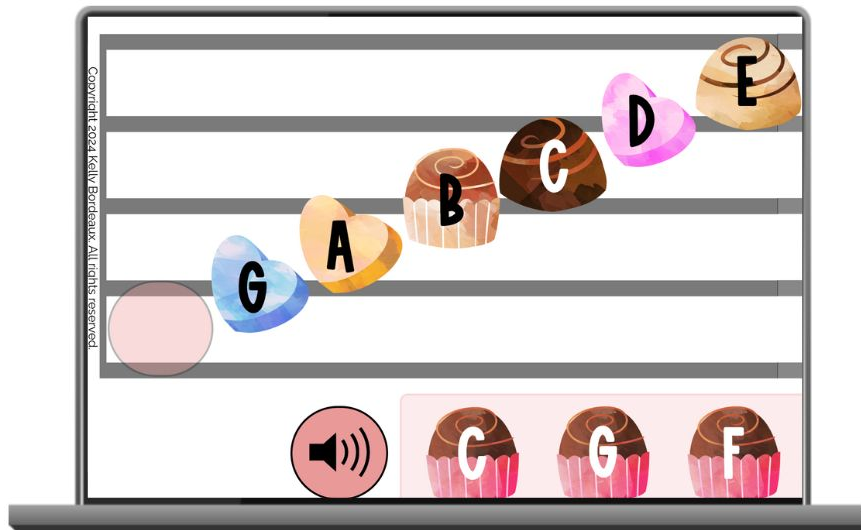

Music alphabet ascends & descends the staff on the lines & spaces.

56 cards included
in this deck

hosted at
boom
www.boomlearning.com

Copyright 2024 Kelly Bordeaux. All rights reserved.

Valentine's Day Music Alphabet

Candies with letters are only lined up as they would be in their correct placement on either the treble staff and bass staff.

St. Patrick's Day Music Alphabet

Rainbow circles are lined up on the cards just as if they were on a music staff.

Students practice **the music alphabet** by dragging the correct gold coin to the empty circle.

43 cards included
in this deck

Reviews the music alphabet moving forward & backward.

56 cards included
in this deck

Extensive review of only the musical
alphabet letters with goofy turkeys!

Kelly Bordeaux Piano

Christmas Music Alphabet

Extensive review of the musical alphabet letters moving backwards **ONLY** with colorful Christmas lights!