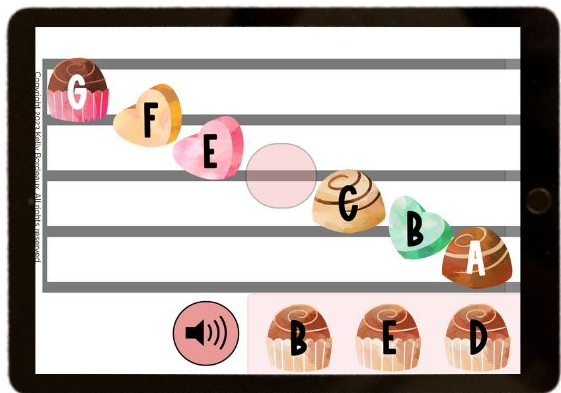

Music alphabet ascends & descends the staff on the lines & spaces.

56 cards included
in this deck

hosted at
boom
www.boomlearning.com

Copyright 2024 Kelly Bordeaux. All rights reserved.

Valentine's Day Music Alphabet

Candies with letters are only lined up as they would be in their correct placement on either the treble staff and bass staff.

St. Patrick's Day Music Alphabet

Rainbow circles are lined up on the cards just as if they were on a music staff.

Students practice **the music alphabet** by dragging the correct gold coin to the empty circle.

43 cards included
in this deck

Reviews the music alphabet moving forward & backward.

56 cards included
in this deck

Copyright 2024 Kelly Bordeaux. All rights reserved.

Easter Music Alphabet

Students practice **the music alphabet**
by tapping the egg with the correct
letter missing from the music alphabet.

Halloween Music Alphabet