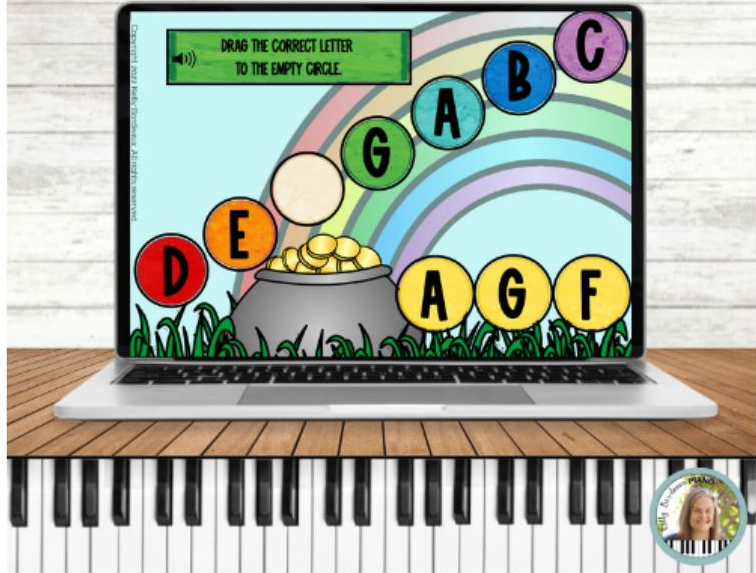

Music alphabet ascends & descends the staff on the lines & spaces.

56 cards included
in this deck

hosted at
boom
www.boomlearning.com

Copyright 2024 Kelly Bordeaux. All rights reserved.

Valentine's Day Music Alphabet

Candies with letters are only lined up as they would be in their correct placement on either the treble staff and bass staff.

St. Patrick's Day Music Alphabet

Rainbow circles are lined up on the cards just as if they were on a music staff.

Students practice **the music alphabet** by dragging the correct gold coin to the empty circle.

43 cards included
in this deck

Reviews the music alphabet moving forward & backward.

56 cards included
in this deck

A perfect **precursory activity** to learning the music alphabet on the piano keys.

Reviews the music alphabet moving forward only.

**49 cards included
in this deck!**

Copyright 2024 Kelly Bordeaux. All rights reserved.