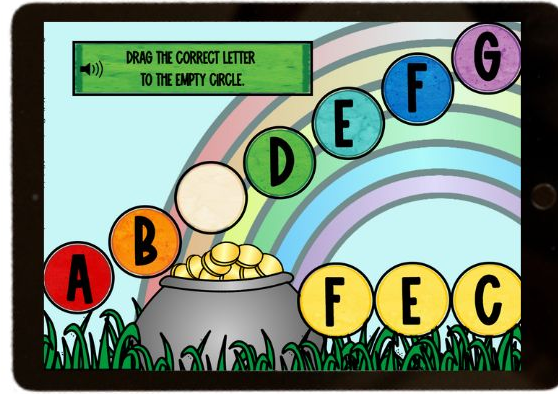

Music alphabet ascends & descends the staff on the lines & spaces.

56 cards included
in this deck

hosted at
boom
www.boomlearning.com

Copyright 2024 Kelly Bordeaux. All rights reserved.

Valentine's Day Music Alphabet

Candies with letters are only lined up as they would be in their correct placement on either the treble staff and bass staff.

St. Patrick's Day Music Alphabet

Rainbow circles are lined up on the cards just as if they were on a music staff.

Students practice **the music alphabet** by dragging the correct gold coin to the empty circle.

43 cards included
in this deck

Reviews the music alphabet moving forward & backward.

56 cards included
in this deck