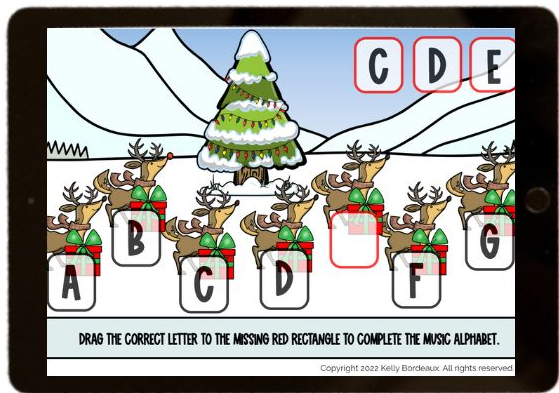

Reviews the music alphabet moving backward only.

49 cards included
in this deck!

Copyright 2024 Kelly Bordeaux. All rights reserved.

hosted at
boom
www.boomlearning.com

Reviews the music alphabet moving forward only.