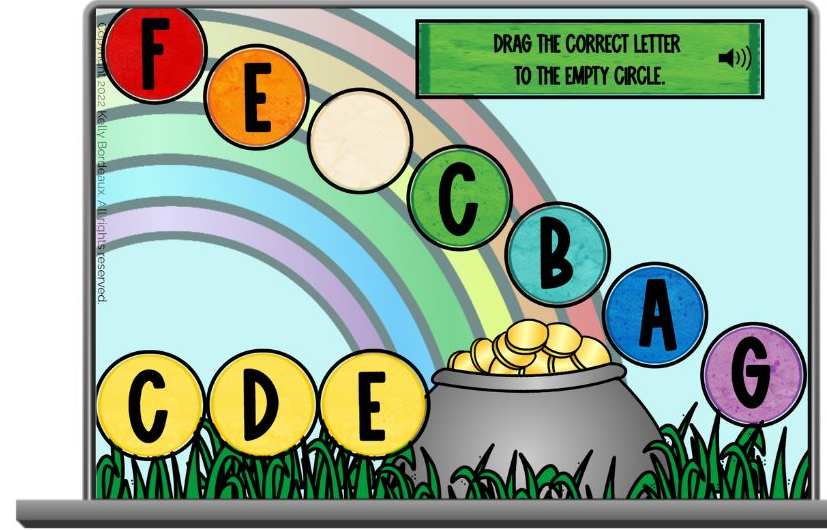

Music alphabet ascends & descends the staff on the lines & spaces.

56 cards included
in this deck

hosted at
boom
www.boomlearning.com

Copyright 2024 Kelly Bordeaux. All rights reserved.

Valentine's Day Music Alphabet

Candies with letters are only lined up as they would be in their correct placement on either the treble staff and bass staff.

St. Patrick's Day Music Alphabet

Rainbow circles are lined up on the cards just as if they were on a music staff.

Students practice **the music alphabet** by dragging the correct gold coin to the empty circle.

43 cards included
in this deck

Reviews the music alphabet moving forward & backward.

56 cards included
in this deck