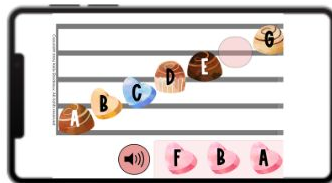

Music alphabet ascends & descends the staff on the lines & spaces.

56 cards included
in this deck

hosted at
boom
www.boomlearning.com

Copyright 2024 Kelly Bordeaux. All rights reserved.

Valentine's Day Music Alphabet

Candies with letters are only lined up as they would be in their correct placement on either the treble staff and bass staff.

St. Patrick's Day Music Alphabet

Rainbow circles are lined up on the cards just as if they were on a music staff.

Copyright 2024 Kelly Bordeaux. All rights reserved.

Easter Music Alphabet

Students practice **the music alphabet**
by tapping the egg with the correct
letter missing from the music alphabet.

Halloween Music Alphabet

Extensive review of only the musical
alphabet letters with goofy turkeys!

Kelly Bordeaux Piano

Christmas Music Alphabet

Extensive review of the musical alphabet letters moving backwards **ONLY** with colorful Christmas lights!