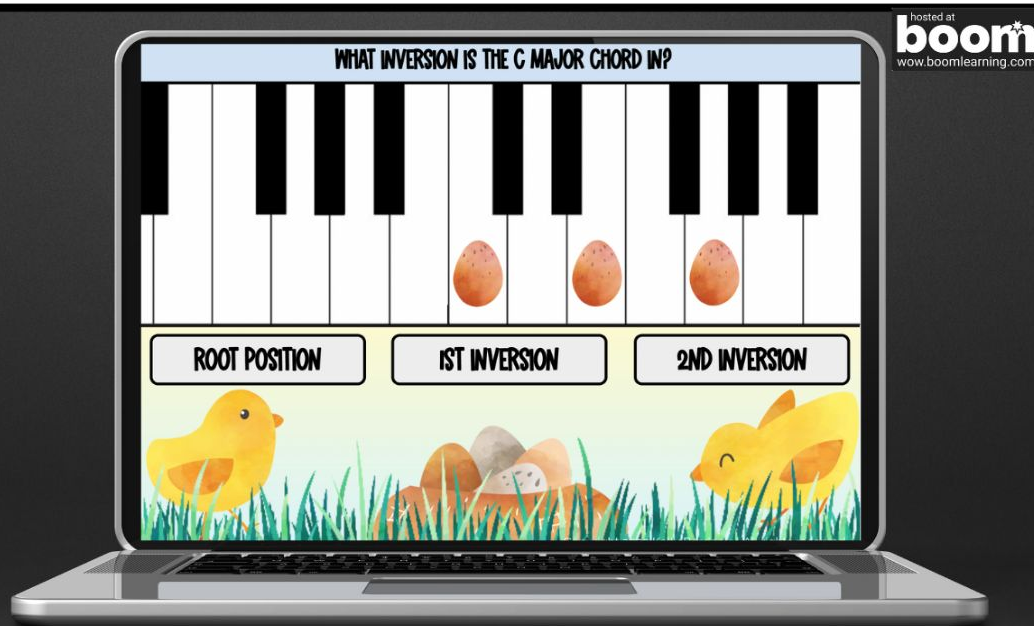

SPRING CHORDS *Bundle*

Major Chords & Inversions

**SCROLL to see
Included BOOM Decks!**

Root Position MAJOR CHORDS

Students tap the root, 3rd or 5th of the root position chord on each card.

Students tap the root, 3rd or 5th of the root position chord on each card.

hosted at
boom
www.boomlearning.com

TAP THE ROOT OF THE A MAJOR CHORD

TAP THE 3RD OF THE G \flat MAJOR CHORD

TAP THE ROOT OF THE F MAJOR CHORD

TAP THE 5TH OF THE A MAJOR CHORD

45 cards included

hosted at
boom
www.boomlearning.com

Students tap the root, 3rd or 5th of the 1st inversion chord on each card.

45 cards included

Copyright 2023 Kelly Bordeaux. All rights reserved.

1st Inversion MAJOR CHORDS

Students tap the root, 3rd or 5th of
the 1st inversion chord on each card.

45 cards included

hosted at
boom
www.boomlearning.com

Students identify whether the chord is in root position, 1st or 2nd inversion.

WHAT INVERSION IS THE B FLAT MAJOR CHORD IN?

ROOT POSITION 1ST INVERSION 2ND INVERSION