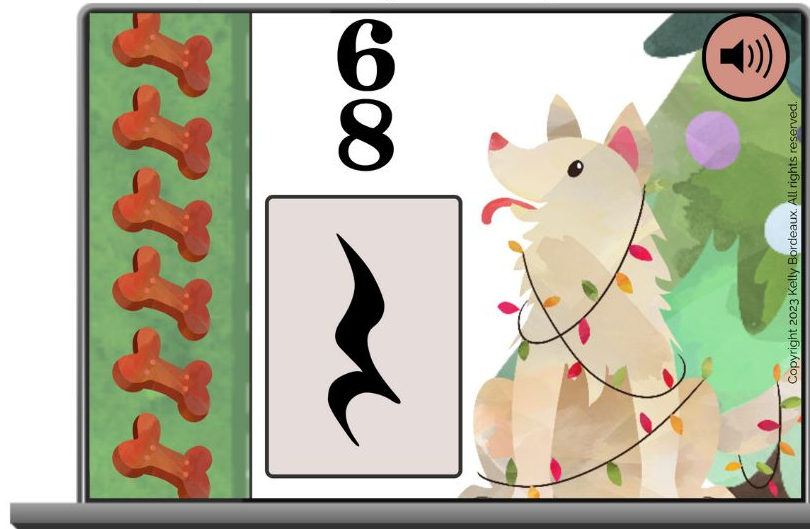

Note & Rest Values IN 6/8 TIME

hosted at
boom
www.boomlearning.com

**Perfect Intro to
Compound Meter!**

Christmas

Copyright © 2023 Kelly Bordeaux. All rights reserved.

SCROLL to see Sample Cards!

FEATURES

- Eighth, dotted quarter, quarter, half & dotted half notes, eighth, quarter, half rests
- Note & rest value review in 6/8 time
- Stems up & stems down notes included!

Drag the number of dog treats or candy canes that correspond with how many beats the note gets to the dog.

Includes 52 cards

Drag the number of dog treats or candy canes that correspond with how many beats the note gets to the dog.

Students play 15 cards each time they play.

Use During Online & In-Person PIANO LESSONS:

- As a Teaching Tool
- End-of-Lesson Game
- For At-Home Practice
- Fun Off-the-Bench Activity

**CLICK HERE to
Preview this Deck
on BOOM Learning!**