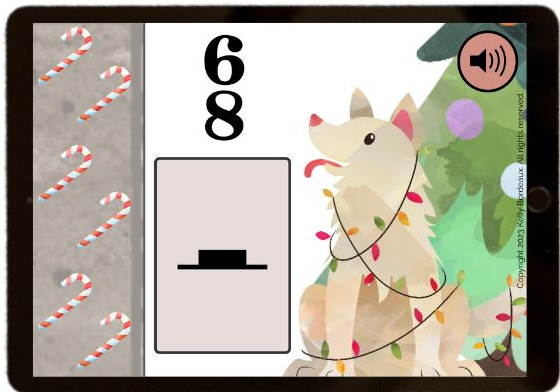

Note & Rest Values IN 6/8 TIME

hosted at
boom
www.boomlearning.com

**Perfect Intro to
Compound Meter!**

Christmas

Copyright © 2023 Kelly Bordeaux. All rights reserved.

SCROLL to see Sample Cards!

FEATURES

- Eighth, dotted quarter, quarter, half & dotted half notes, eighth, quarter, half rests
- Note & rest value review in 6/8 time
- Stems up & stems down notes included!

Drag the number of dog treats or candy canes that correspond with how many beats the note gets to the dog.

Includes 52 cards

Drag the number of dog treats or candy canes that correspond with how many beats the note gets to the dog.

Students play 15 cards each time they play.

Use During Online & In-Person PIANO LESSONS:

- As a Teaching Tool
- End-of-Lesson Game
- For At-Home Practice
- Fun Off-the-Bench Activity

**CLICK HERE to
Preview this Deck
on BOOM Learning!**