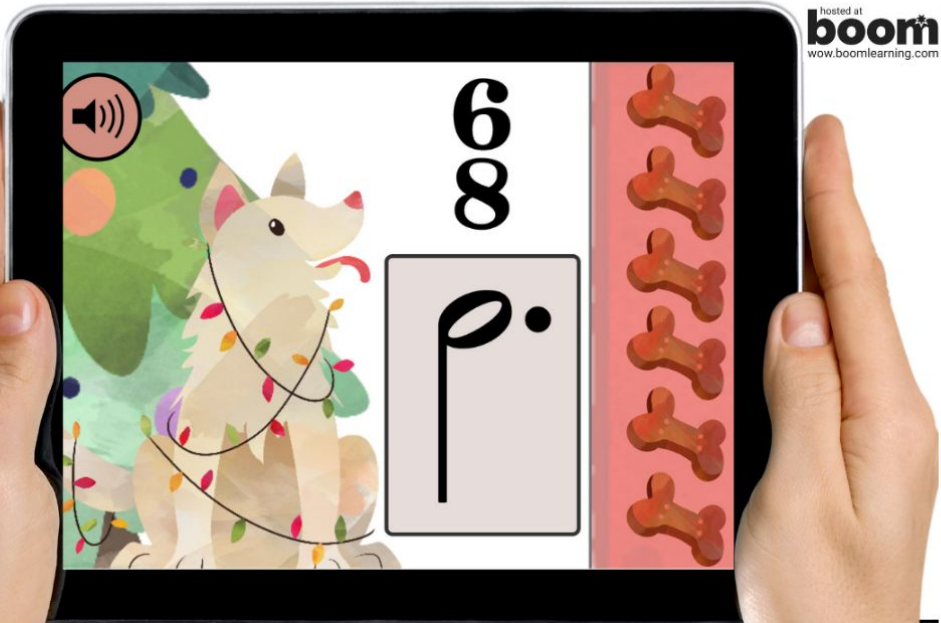

Note & Rest Values IN 6/8 TIME

hosted at
boom
www.boomlearning.com

**Perfect Intro to
Compound Meter!**

Christmas

Copyright © 2023 Kelly Bordeaux. All rights reserved.

SCROLL to see Sample Cards!

FEATURES

- Eighth, dotted quarter, quarter, half & dotted half notes, eighth, quarter, half rests
- Note & rest value review in 6/8 time
- Stems up & stems down notes included!

Drag the number of dog treats or candy canes that correspond with how many beats the note gets to the dog.

Includes 52 cards

Drag the number of dog treats or candy canes that correspond with how many beats the note gets to the dog.

Students play 15 cards each time they play.

Use During Online & In-Person PIANO LESSONS:

- As a Teaching Tool
- End-of-Lesson Game
- For At-Home Practice
- Fun Off-the-Bench Activity

**CLICK HERE to
Preview this Deck
on BOOM Learning!**