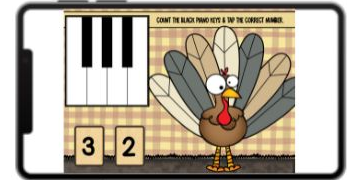

## Beginner Mini Bundle

**SCROLL to see  
Included BOOM Decks!**

# Black KEY GROUPS

A student decides if the card has **2 or 3** black keys & taps the correct number.

Kelly Bordeaux Piano

Simple review for young beginners just learning the black piano keys pattern.

30 cards included