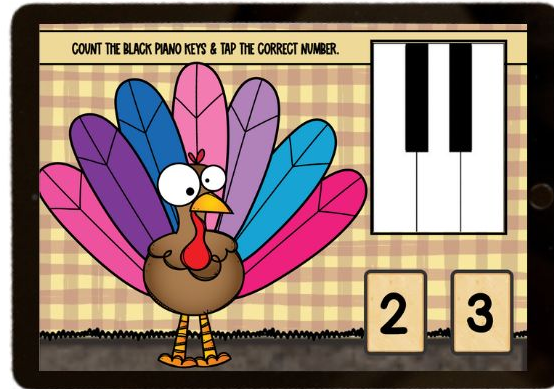

## Beginner Mini Bundle

**SCROLL to see  
Included BOOM Decks!**

# Black KEY GROUPS

A student decides if the card has **2 or 3** black keys & taps the correct number.

Kelly Bordeaux Piano

Simple review for young beginners just learning the black piano keys pattern.

30 cards included