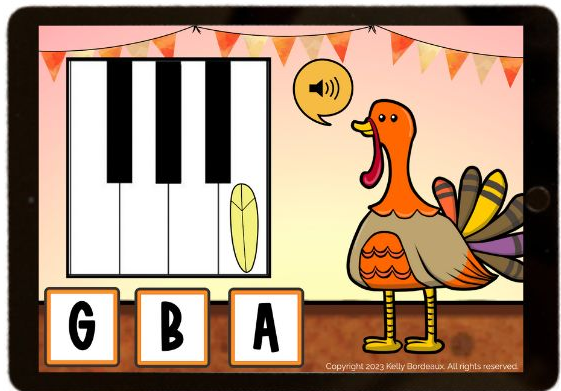

## Beginner Mini Bundle

**SCROLL to see  
Included BOOM Decks!**

# Black KEY GROUPS

A student decides if the card has **2 or 3** black keys & taps the correct number.

Kelly Bordeaux Piano

Simple review for young beginners just learning the black piano keys pattern.

30 cards included

hosted at  
**boom**  
www.boomlearning.com

Students identify the name of each white piano key.

56 cards included

hosted at  
**boom**  
www.boomlearning.com

Copyright 2023 Kelly Bordaue. All rights reserved.