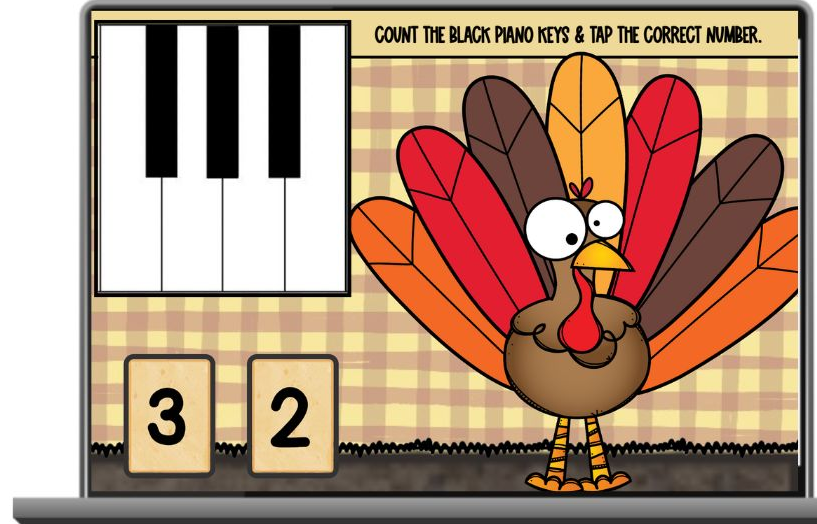

## Beginner Mini Bundle

**SCROLL to see  
Included BOOM Decks!**

# Black KEY GROUPS

A student decides if the card has **2 or 3** black keys & taps the correct number.

Kelly Bordeaux Piano

Simple review for young beginners just learning the black piano keys pattern.

30 cards included