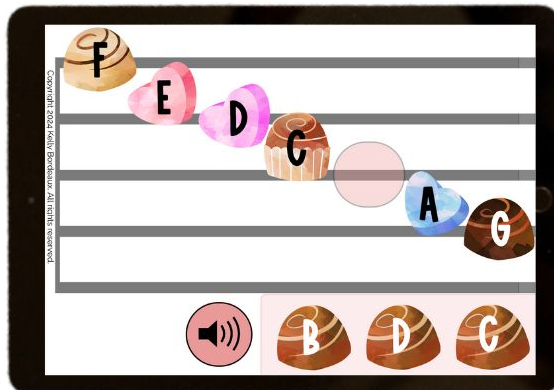

Music ALPHABET

hosted at
boom
www.boomlearning.com

Perfect for
Beginners!

Forward & Backward

Copyright 2024 Kelly Bordeaux. All rights reserved.

SCROLL to see Sample Cards!

FEATURES

- Music alphabet ascends and descends on the staff
- Music alphabet on the lines and spaces
- Dragging missing letter to the pink guide note on the staff

Extensive review of the musical alphabet as it lines up on the staff!

Includes 56 cards

Extensive review of the musical alphabet as it lines up on the staff!

Students play 20 cards each time they play.

Use During Online & In-Person PIANO LESSONS:

- As a Teaching Tool
- End-of-Lesson Game
- For At-Home Practice
- Fun Off-the-Bench Activity

**CLICK HERE to
Preview this Deck
on BOOM Learning!**