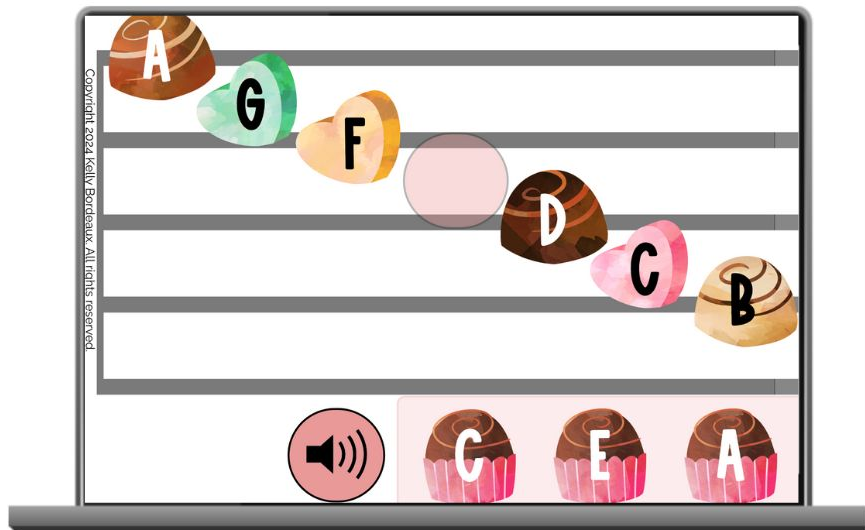

Music ALPHABET

hosted at
boom
www.boomlearning.com

Perfect for
Beginners!

Forward & Backward

Copyright 2024 Kelly Bordeaux. All rights reserved.

SCROLL to see Sample Cards!

FEATURES

- Music alphabet ascends and descends on the staff
- Music alphabet on the lines and spaces
- Dragging missing letter to the pink guide note on the staff

Extensive review of the musical alphabet as it lines up on the staff!

Includes 56 cards

Extensive review of the musical alphabet as it lines up on the staff!

Students play 20 cards each time they play.

Use During Online & In-Person PIANO LESSONS:

- As a Teaching Tool
- End-of-Lesson Game
- For At-Home Practice
- Fun Off-the-Bench Activity

**CLICK HERE to
Preview this Deck
on BOOM Learning!**