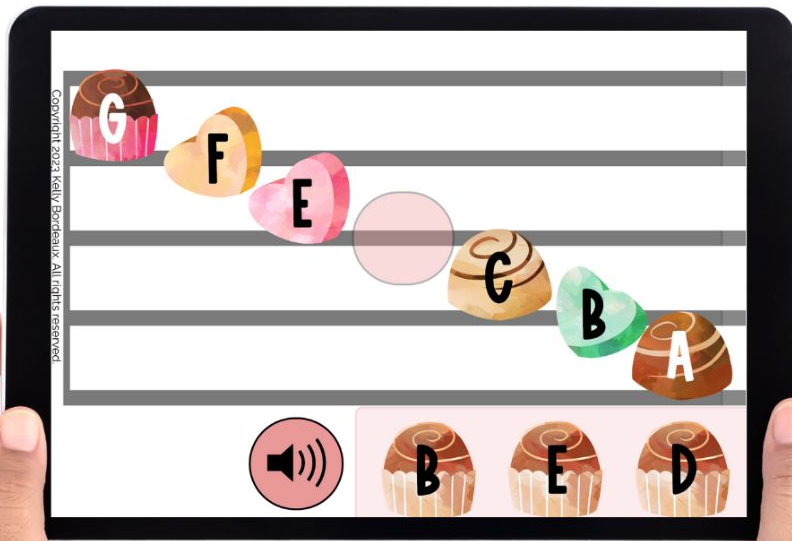

Music ALPHABET

hosted at
boom
www.boomlearning.com

Perfect for
Beginners!

Forward & Backward

Copyright 2024 Kelly Bordeaux. All rights reserved.

SCROLL to see Sample Cards!

FEATURES

- Music alphabet ascends and descends on the staff
- Music alphabet on the lines and spaces
- Dragging missing letter to the pink guide note on the staff

Extensive review of the musical alphabet as it lines up on the staff!

Includes 56 cards

Extensive review of the musical alphabet as it lines up on the staff!

Students play 20 cards each time they play.

Use During Online & In-Person PIANO LESSONS:

- As a Teaching Tool
- End-of-Lesson Game
- For At-Home Practice
- Fun Off-the-Bench Activity

**CLICK HERE to
Preview this Deck
on BOOM Learning!**