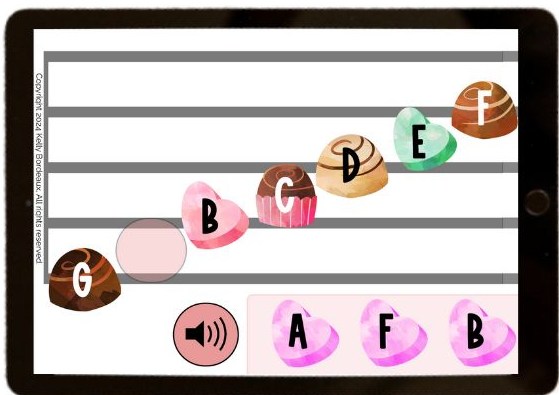

Music ALPHABET

hosted at
boom
www.boomlearning.com

Perfect for
Beginners!

Forward & Backward

Copyright 2024 Kelly Bordeaux. All rights reserved.

SCROLL to see Sample Cards!

FEATURES

- Music alphabet ascends and descends on the staff
- Music alphabet on the lines and spaces
- Dragging missing letter to the pink guide note on the staff

Extensive review of the musical alphabet as it lines up on the staff!

Includes 56 cards

Extensive review of the musical alphabet as it lines up on the staff!

Students play 20 cards each time they play.

Use During Online & In-Person PIANO LESSONS:

- As a Teaching Tool
- End-of-Lesson Game
- For At-Home Practice
- Fun Off-the-Bench Activity

**CLICK HERE to
Preview this Deck
on BOOM Learning!**