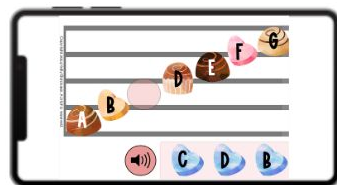

Music ALPHABET

hosted at
boom
www.boomlearning.com

Perfect for
Beginners!

Forward & Backward

Copyright 2024 Kelly Bordeaux. All rights reserved.

SCROLL to see Sample Cards!

FEATURES

- Music alphabet ascends and descends on the staff
- Music alphabet on the lines and spaces
- Dragging missing letter to the pink guide note on the staff

Extensive review of the musical alphabet as it lines up on the staff!

Includes 56 cards

Extensive review of the musical alphabet as it lines up on the staff!

Students play 20 cards each time they play.

Use During Online & In-Person PIANO LESSONS:

- As a Teaching Tool
- End-of-Lesson Game
- For At-Home Practice
- Fun Off-the-Bench Activity

**CLICK HERE to
Preview this Deck
on BOOM Learning!**