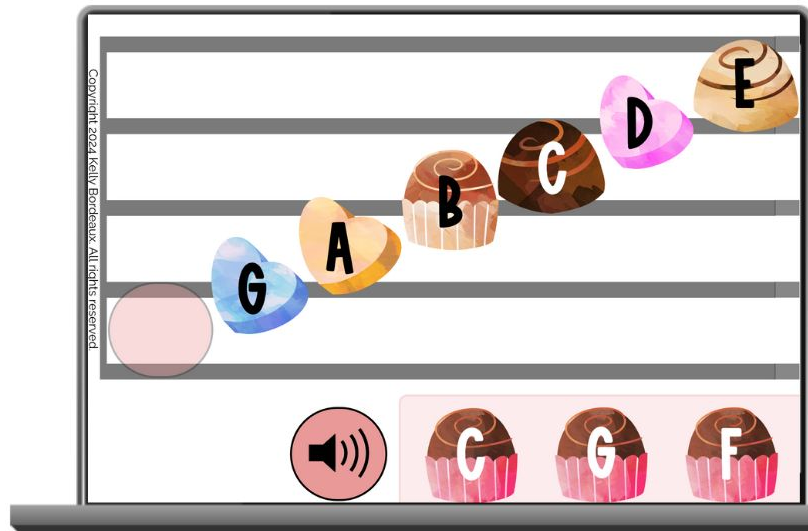

Music ALPHABET

hosted at
boom
www.boomlearning.com

Perfect for
Beginners!

Forward & Backward

Copyright 2024 Kelly Bordeaux. All rights reserved.

SCROLL to see Sample Cards!

FEATURES

- Music alphabet ascends and descends on the staff
- Music alphabet on the lines and spaces
- Dragging missing letter to the pink guide note on the staff

Extensive review of the musical alphabet as it lines up on the staff!

Includes 56 cards

Extensive review of the musical alphabet as it lines up on the staff!

Students play 20 cards each time they play.

Use During Online & In-Person PIANO LESSONS:

- As a Teaching Tool
- End-of-Lesson Game
- For At-Home Practice
- Fun Off-the-Bench Activity

**CLICK HERE to
Preview this Deck
on BOOM Learning!**