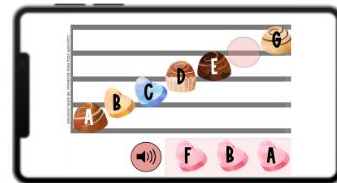

Music ALPHABET

hosted at
boom
www.boomlearning.com

Perfect for
Beginners!

Forward & Backward

Copyright 2024 Kelly Bordeaux. All rights reserved.

SCROLL to see Sample Cards!

FEATURES

- Music alphabet ascends and descends on the staff
- Music alphabet on the lines and spaces
- Dragging missing letter to the pink guide note on the staff

Extensive review of the musical alphabet as it lines up on the staff!

Includes 56 cards

Extensive review of the musical alphabet as it lines up on the staff!

Students play 20 cards each time they play.

Use During Online & In-Person PIANO LESSONS:

- As a Teaching Tool
- End-of-Lesson Game
- For At-Home Practice
- Fun Off-the-Bench Activity

**CLICK HERE to
Preview this Deck
on BOOM Learning!**