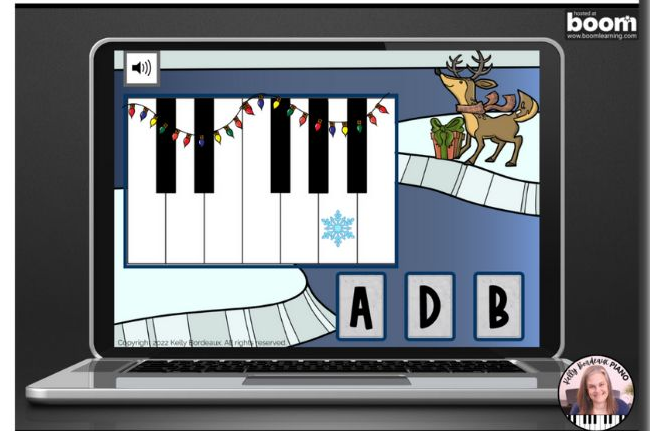

CHRISTMAS Bundle