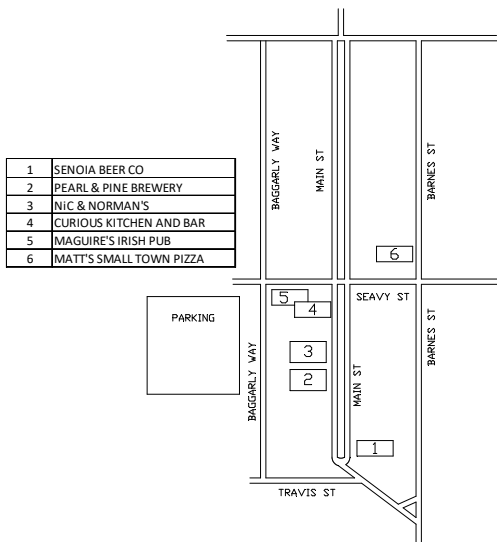

2024 Senoia Pub Crawl

To all Pub Crawler aficionados:

In an effort to spread out the crowd and not to overwhelm the staff, we need a shotgun start at different restaurants. When you pick up your tee shirts we will group you in batches of 20 or so and give you a starting destination. You can sign in as a group if you prefer. I recommend you try and meet someone new. A Pub Crawl is a great way to make new friends. On to the next bar! Please maintain a clockwise rotation per the map on the other side of this page. This will keep you from colliding with the other revelers.

Please remember to tip your server!

The bars will hand out Mardi Gras beads with the drink specials. Your wristband will be your ticket for the Poker Run. Set your alarm to return to Pearl and Pine at 9 p.m. We will line up 10 REVELERS at a time along the long tables and deal out 5 cards, face up.

We are Poker Purists. That means no wild cards, five card stud, and for speed, hole card up. 10 players at a time. Best hand wins the round. For example, with 50 players, that will be 5 rounds. Only one round per contestant.

The winner of that round will take a seat along side of the coveted Senoia Pub Crawl Trophy! If the best hand of the next round is better, the new player takes the seat.

Please be courteous to the other patrons at the restaurants. Use your indoor voices. Be patient.

In the immortal words of Tim McGraw, *“Hold the door, say ‘please’, say ‘thank you’ Don’t steal, don’t eat, and don’t lie. Always stay humble and kind.”*