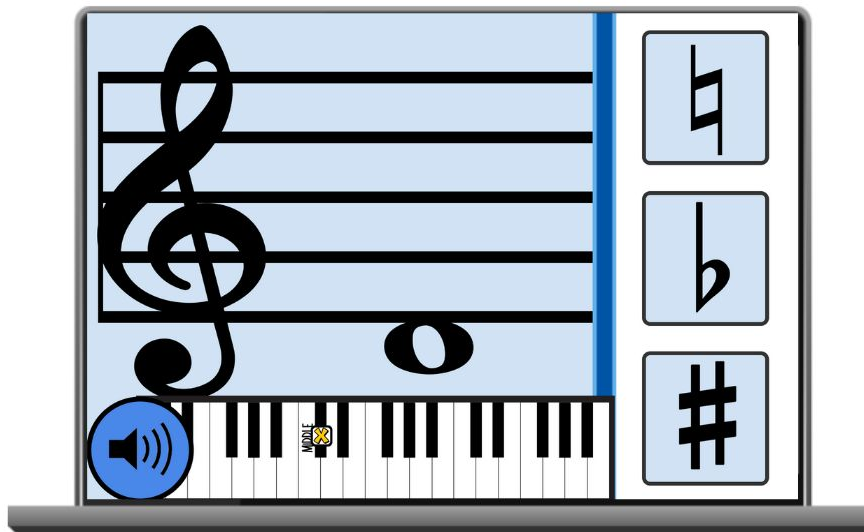

Notes with ACCIDENTALS

hosted at
boom
www.boomlearning.com

Practice
**Placing Accidentals
on the Staff!**

SCROLL to see Sample Cards!

REINFORCE

- Accidental placement on the staff
- Sharps, flats & naturals
- Note recognition on the staff (Gb2 - G#5)
- Black & white piano key names

Students drag the correct accidental to the staff based on the marked piano key.

66 cards included
in this deck!

Students drag the correct accidental to the staff based on the marked piano key.

Students play 20 cards
each time they play.

Use During Online & In-Person PIANO LESSONS:

- As a Teaching Tool
- End-of-Lesson Game
- For At-Home Practice
- Fun Off-the-Bench Activity
- Right at the piano!

**CLICK HERE to
Preview this Deck
on BOOM Learning!**