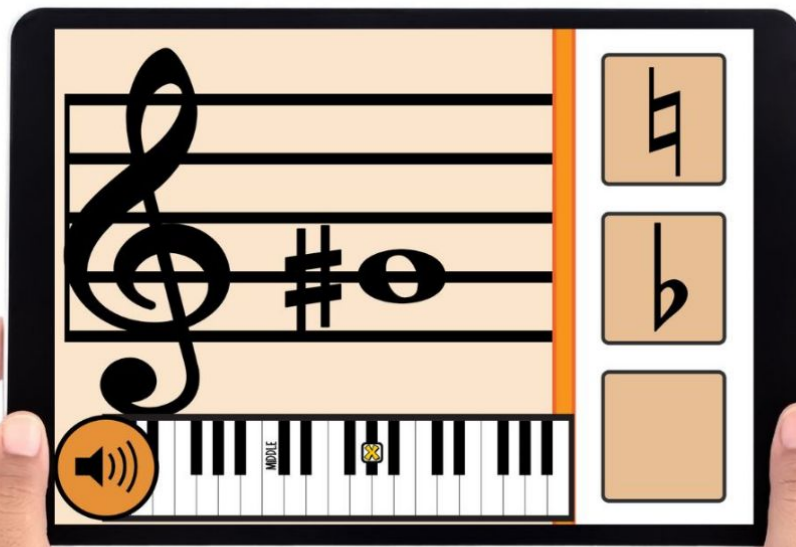

Notes with ACCIDENTALS

hosted at
boom
www.boomlearning.com

Practice
**Placing Accidentals
on the Staff!**

SCROLL to see Sample Cards!

REINFORCE

- Accidental placement on the staff
- Sharps, flats & naturals
- Note recognition on the staff (Gb2 - G#5)
- Black & white piano key names

Students drag the correct accidental to the staff based on the marked piano key.

66 cards included
in this deck!

Students drag the correct accidental to the staff based on the marked piano key.

Students play 20 cards
each time they play.

Use During Online & In-Person PIANO LESSONS:

- As a Teaching Tool
- End-of-Lesson Game
- For At-Home Practice
- Fun Off-the-Bench Activity
- Right at the piano!

**CLICK HERE to
Preview this Deck
on BOOM Learning!**