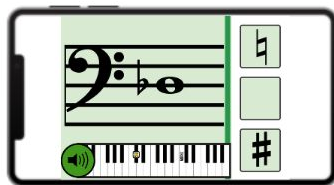

Notes with ACCIDENTALS

hosted at
boom
www.boomlearning.com

Practice
**Placing Accidentals
on the Staff!**

SCROLL to see Sample Cards!

REINFORCE

- Accidental placement on the staff
- Sharps, flats & naturals
- Note recognition on the staff (Gb2 - G#5)
- Black & white piano key names

Students drag the correct accidental to the staff based on the marked piano key.

66 cards included
in this deck!

Students drag the correct accidental to the staff based on the marked piano key.

Students play 20 cards
each time they play.

Use During Online & In-Person PIANO LESSONS:

- As a Teaching Tool
- End-of-Lesson Game
- For At-Home Practice
- Fun Off-the-Bench Activity
- Right at the piano!

**CLICK HERE to
Preview this Deck
on BOOM Learning!**