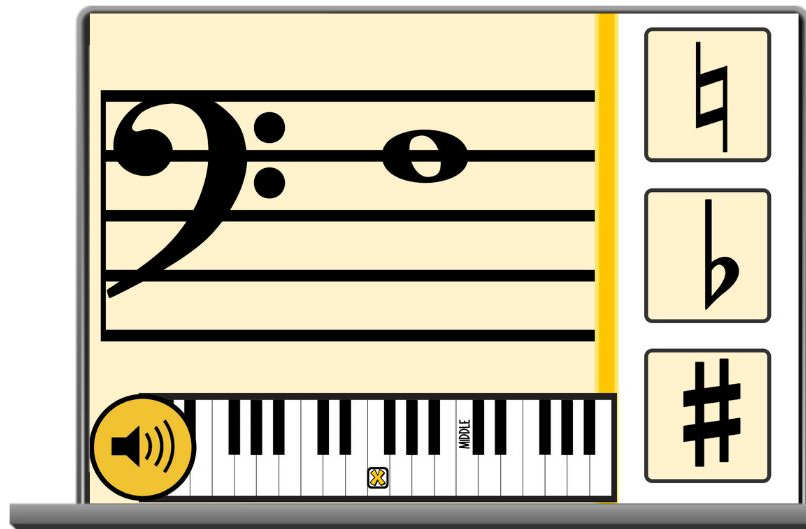

Notes with ACCIDENTALS

hosted at
boom
www.boomlearning.com

Practice
**Placing Accidentals
on the Staff!**

SCROLL to see Sample Cards!

REINFORCE

- Accidental placement on the staff
- Sharps, flats & naturals
- Note recognition on the staff (Gb2 - G#5)
- Black & white piano key names

Students drag the correct accidental to the staff based on the marked piano key.

66 cards included
in this deck!

Students drag the correct accidental to the staff based on the marked piano key.

Students play 20 cards
each time they play.

Use During Online & In-Person PIANO LESSONS:

- As a Teaching Tool
- End-of-Lesson Game
- For At-Home Practice
- Fun Off-the-Bench Activity
- Right at the piano!

**CLICK HERE to
Preview this Deck
on BOOM Learning!**