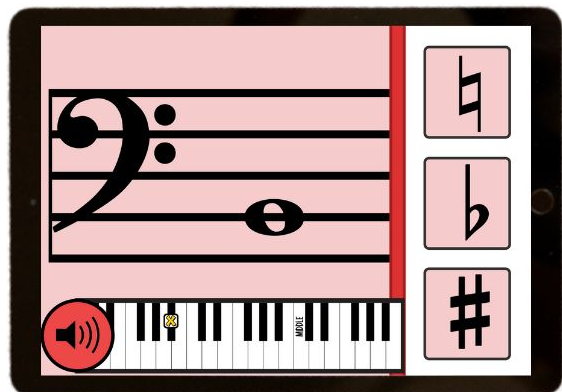

Notes with ACCIDENTALS

hosted at
boom
www.boomlearning.com

Practice
**Placing Accidentals
on the Staff!**

SCROLL to see Sample Cards!

REINFORCE

- Accidental placement on the staff
- Sharps, flats & naturals
- Note recognition on the staff (Gb2 - G#5)
- Black & white piano key names

Students drag the correct accidental to the staff based on the marked piano key.

66 cards included
in this deck!

Students drag the correct accidental to the staff based on the marked piano key.

Students play 20 cards
each time they play.

Use During Online & In-Person PIANO LESSONS:

- As a Teaching Tool
- End-of-Lesson Game
- For At-Home Practice
- Fun Off-the-Bench Activity
- Right at the piano!

**CLICK HERE to
Preview this Deck
on BOOM Learning!**