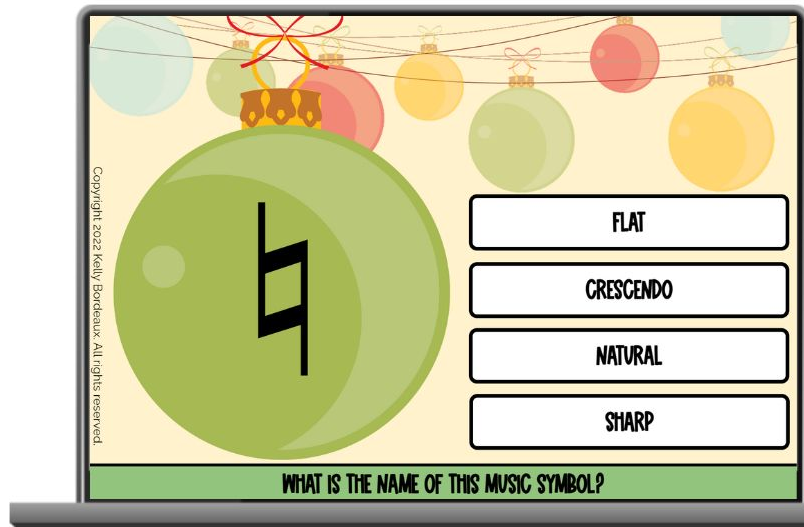

# Music TERMS & SYMBOLS

Half the cards in this extra-large deck of Boom Cards review note & rest values in 4/4 AND 6/8 time.

Fun multiple choice digital flashcards to help students review music terms & symbols.