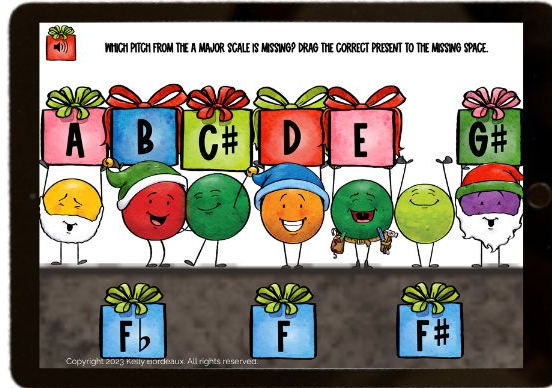

64 cards included

Students match the note with the accidental on the staff to the correctly marked piano key.

73 cards included

hosted at  
**boom**  
www.boomlearning.com

Copyright 2022 Kelly Bordeaux. All rights reserved.

# Accidentals on the STAFF & KEYS

Students get important review of  
**sharps, flats and naturals** PLUS notes  
on the staff & piano keys names

hosted at  
**boom**  
www.boomlearning.com

# Major Sharp Key SCALES

Students get extensive review of 8 major scales and can practice scales on the piano while playing the cards!

Students drag the present with missing scale degree to the Dot Dude's hands.