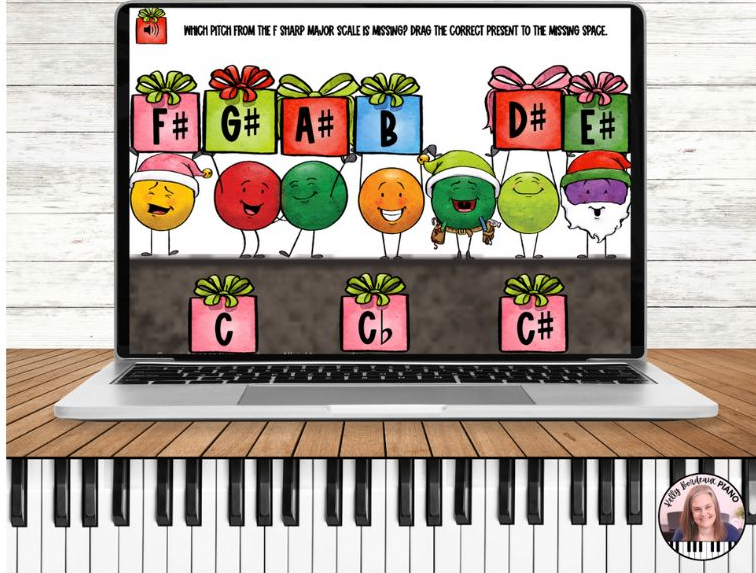

# Music TERMS & SYMBOLS

Half the cards in this extra-large deck of Boom Cards review note & rest values in 4/4 AND 6/8 time.

Fun multiple choice digital flashcards to help students review music terms & symbols.

64 cards included

Students match the note with the accidental on the staff to the correctly marked piano key.

73 cards included

hosted at  
**boom**  
www.boomlearning.com

Copyright 2022 Kelly Bordeaux. All rights reserved.

# Accidentals on the STAFF & KEYS

Students get important review of  
**sharps, flats and naturals** PLUS notes  
on the staff & piano keys names

hosted at  
**boom**  
www.boomlearning.com

# Major Sharp Key SCALES

Students get extensive review of 8 major scales and can practice scales on the piano while playing the cards!

Students drag the present with missing scale degree to the Dot Dude's hands.