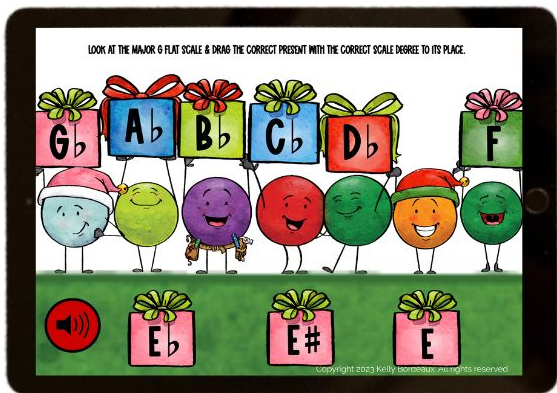

64 cards included

Students match the note with the accidental on the staff to the correctly marked piano key.

73 cards included

hosted at  
**boom**  
www.boomlearning.com

Copyright 2022 Kelly Bordeaux. All rights reserved.

# Accidentals on the STAFF & KEYS

Students get important review of  
**sharps, flats and naturals** PLUS notes  
on the staff & piano keys names

hosted at  
**boom**  
www.boomlearning.com

# Major Sharp Key SCALES

Students get extensive review of 8 major scales and can practice scales on the piano while playing the cards!

Students drag the present with missing scale degree to the Dot Dude's hands.

48 cards included

Students drag the present with missing scale degree to the Dot Dude's hands.

48 cards included

hosted at  
**boom**  
www.boomlearning.com

Copyright 2023 Kelly Bordeaux. All rights reserved.