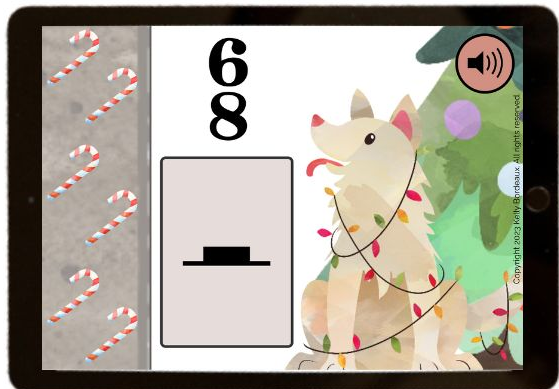

Students review note & rest values in compound meter.