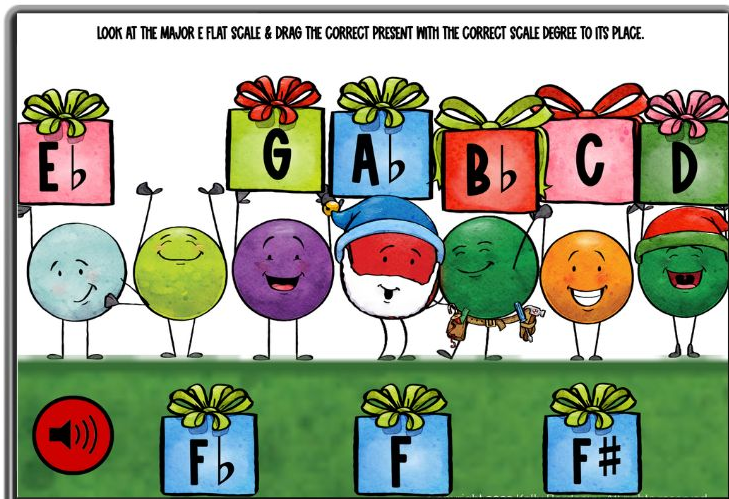

# Major Sharp Key SCALES

Students get extensive review of 8 major scales and can practice scales on the piano while playing the cards!

Students drag the present with missing scale degree to the Dot Dude's hands.

48 cards included

Students drag the present with missing scale degree to the Dot Dude's hands.

48 cards included

hosted at  
**boom**  
www.boomlearning.com

Copyright 2023 Kelly Bordeaux. All rights reserved.