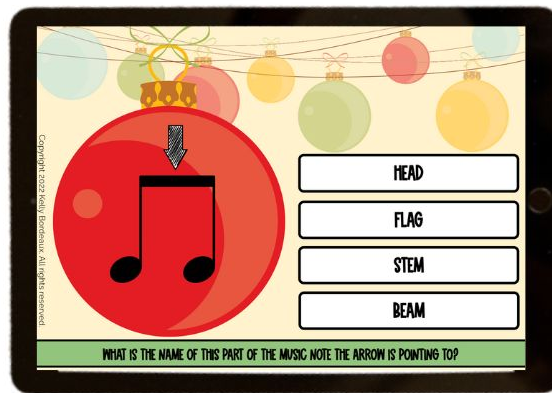

# Music TERMS & SYMBOLS

Half the cards in this extra-large deck of Boom Cards review note & rest values in 4/4 AND 6/8 time.

Fun multiple choice digital flashcards to help students review music terms & symbols.