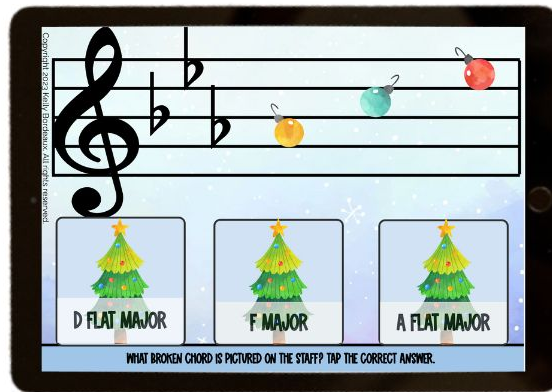

Students identify the broken chords on the staff with these fun digital flashcards.