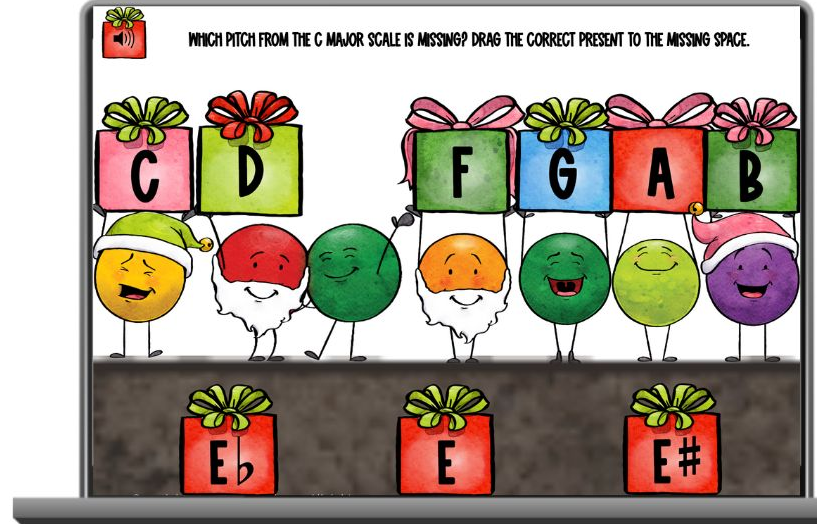

Students drag the present with missing scale degree to the Dot Dude's hands.