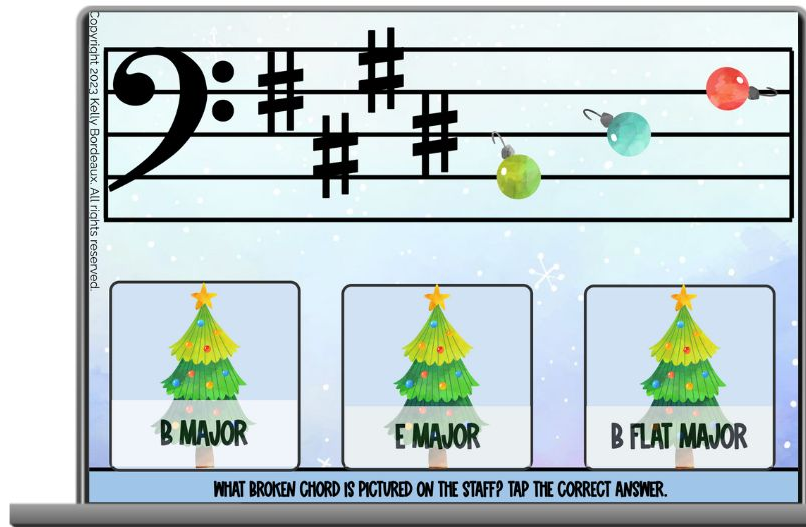

Students identify the broken chords on the staff with these fun digital flashcards.