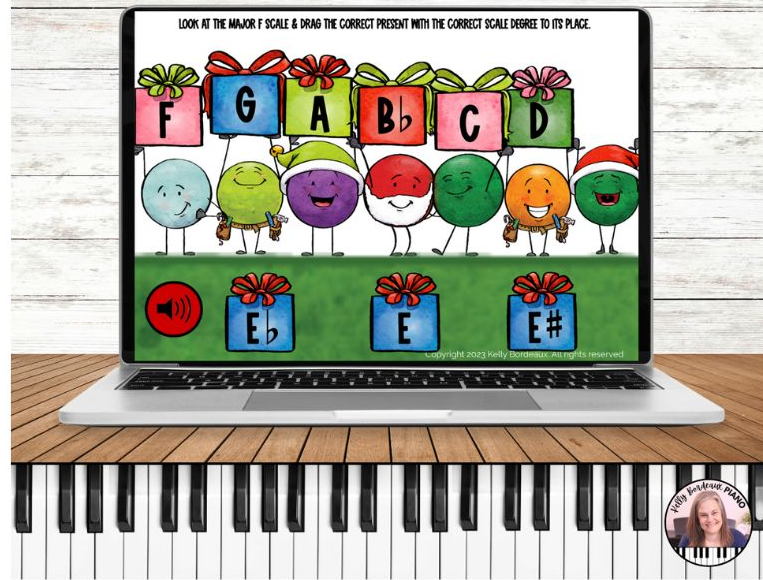

# Major Sharp Key SCALES

Students get extensive review of 8 major scales and can practice scales on the piano while playing the cards!

Students drag the present with missing scale degree to the Dot Dude's hands.

48 cards included

Students drag the present with missing scale degree to the Dot Dude's hands.

48 cards included

hosted at  
**boom**  
www.boomlearning.com

Copyright 2023 Kelly Bordeaux. All rights reserved.

# Major Flat Key SCALES

Students drag the present with the missing scale degree to the Dot Dude without a present.