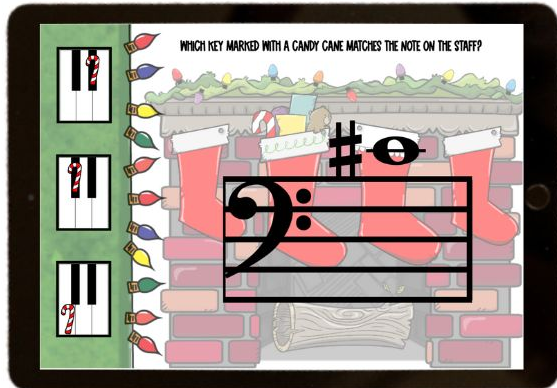

# G Position NOTE NAMES

Students drag the hat to the hedgehog that is holding the correct letter name of the note on the staff.

A fun way to review G position note names on the staff across 3 octaves.

30 cards included

# Music TERMS & SYMBOLS

Half the cards in this extra-large deck of Boom Cards review note & rest values in 4/4 AND 6/8 time.

Fun multiple choice digital flashcards to help students review music terms & symbols.

64 cards included

Students match the note with the accidental on the staff to the correctly marked piano key.

73 cards included

hosted at  
**boom**  
www.boomlearning.com

Copyright 2022 Kelly Bordeaux. All rights reserved.