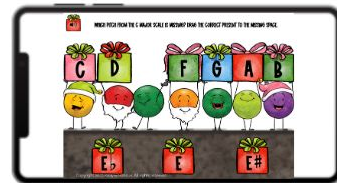

# Christmas MAJOR SCALES

hosted at **boom**  
www.boomlearning.com

WHICH PITCH FROM THE G MAJOR SCALE IS MISSING? DRAG THE CORRECT PRESENT TO THE MISSING SPACE.

**G** **A** **B** **C** **D** **E**

**F<sub>b</sub>** **F** **F<sup>#</sup>**

**The perfect  
Practice Tool!**

**SCROLL to see Sample Cards!**

**Sharp Keys Only**

Copyright 2023 Kelly Bordeaux. All rights reserved.

# FEATURES

- C Major & every sharp key scale
- Includes 6 cards per scale
- Dragging scale degree presents to complete the major scale

Comprehensively reivews all MAJOR sharp key scales.

Includes 48 cards