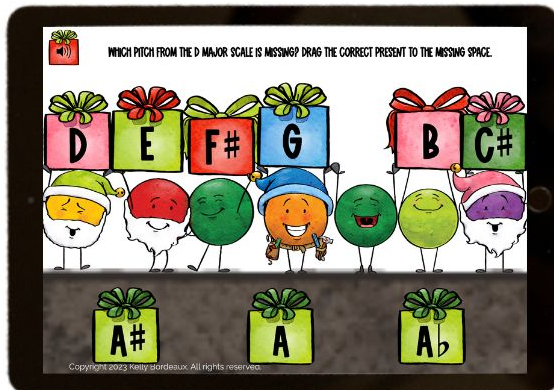

**The perfect  
Practice Tool!**

**SCROLL to see Sample Cards!**

**Sharp Keys Only**

Copyright 2023 Kelly Bordeaux. All rights reserved.

# FEATURES

- C Major & every sharp key scale
- Includes 6 cards per scale
- Dragging scale degree presents to complete the major scale

Comprehensively reivews all MAJOR sharp key scales.

Includes 48 cards