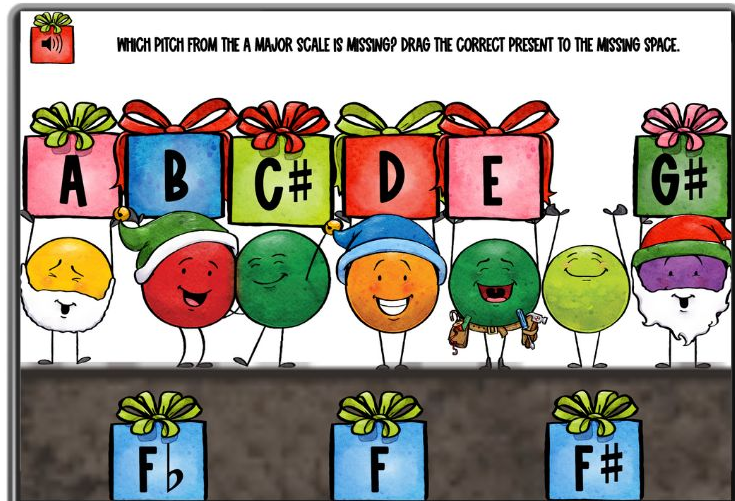

# Christmas MAJOR SCALES

hosted at **boom**  
www.boomlearning.com

WHICH PITCH FROM THE G MAJOR SCALE IS MISSING? DRAG THE CORRECT PRESENT TO THE MISSING SPACE.

**G** **A** **B** **C** **D** **E**

**F<sub>b</sub>** **F** **F<sup>#</sup>**

**The perfect  
Practice Tool!**

**SCROLL to see Sample Cards!**

**Sharp Keys Only**

Copyright 2023 Kelly Bordeaux. All rights reserved.

# FEATURES

- C Major & every sharp key scale
- Includes 6 cards per scale
- Dragging scale degree presents to complete the major scale

Comprehensively reivews all MAJOR sharp key scales.

Includes 48 cards