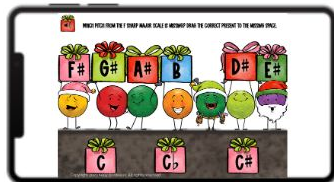

Comprehensively reviews all MAJOR sharp key scales.

Students play 15 cards
each time they play.

hosted at
boom
www.boomlearning.com

Copyright 2023 Kelly Bordeaux. All rights reserved.

Use During Online & In-Person PIANO LESSONS:

- As a Teaching Tool
- End-of-Lesson Game
- For At-Home Practice
- Play right at the piano!