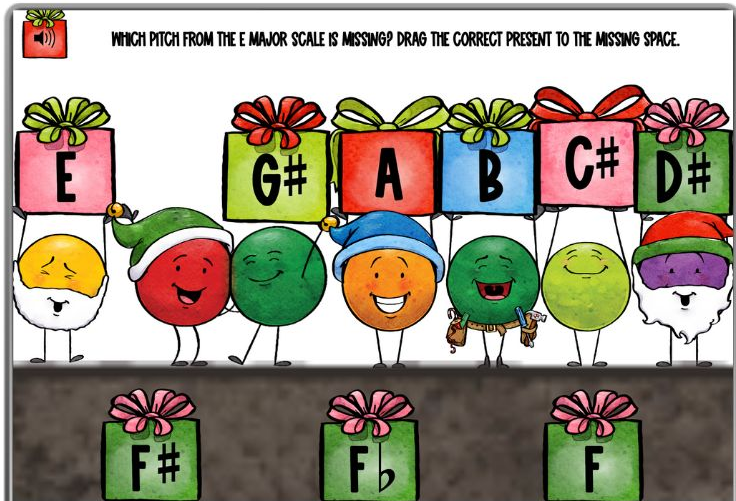

**The perfect  
Practice Tool!**

**SCROLL to see Sample Cards!**

**Sharp Keys Only**

Copyright 2023 Kelly Bordeaux. All rights reserved.

# FEATURES

- C Major & every sharp key scale
- Includes 6 cards per scale
- Dragging scale degree presents to complete the major scale

Comprehensively reivews all MAJOR sharp key scales.

Includes 48 cards

Comprehensively reviews all MAJOR sharp key scales.

Students play 15 cards  
each time they play.

hosted at  
**boom**  
www.boomlearning.com

Copyright 2023 Kelly Bordeaux. All rights reserved.

# Use During Online & In-Person PIANO LESSONS:

- As a Teaching Tool
- End-of-Lesson Game
- For At-Home Practice
- Play right at the piano!

**CLICK HERE to  
Preview this Deck  
on BOOM Learning!**