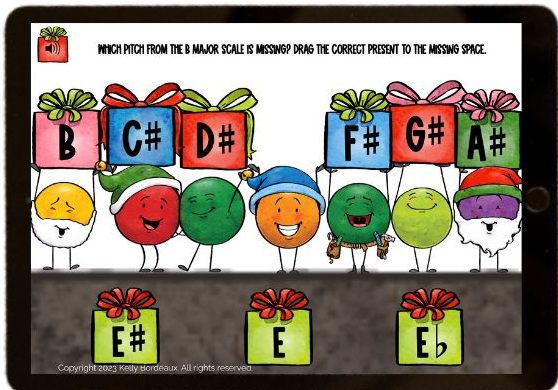

Comprehensively reviews all MAJOR sharp key scales.

Students play 15 cards
each time they play.

hosted at
boom
www.boomlearning.com

Copyright 2023 Kelly Bordeaux. All rights reserved.

Use During Online & In-Person PIANO LESSONS:

- As a Teaching Tool
- End-of-Lesson Game
- For At-Home Practice
- Play right at the piano!