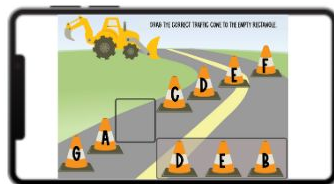

MUSIC Alphabet

boon
www.boonlearning.com

**Perfect for
Beginners!**

SCROLL to see Sample Cards!

FEATURES

- Students drag the cone with the correct missing letter to the rectangle
- Musical alphabet review forward & backward

Extensive review of the musical alphabet!

Includes 56 cards

Extensive review of the musical alphabet!

**Students play 15 cards
each time they play.**

Use During Online & In-Person PIANO LESSONS:

- **As a Teaching Tool**
- **End-of-Lesson Game**
- **For At-Home Practice**
- **Fun Off-the-Bench Activity**