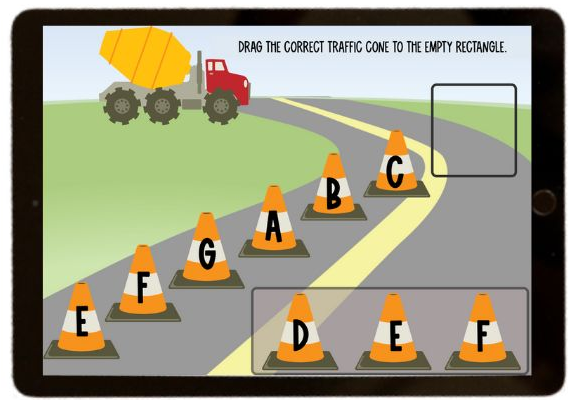

MUSIC Alphabet

boon
www.boonlearning.com

**Perfect for
Beginners!**

SCROLL to see Sample Cards!

FEATURES

- Students drag the cone with the correct missing letter to the rectangle
- Musical alphabet review forward & backward

Extensive review of the musical alphabet!

Includes 56 cards

Extensive review of the musical alphabet!

**Students play 15 cards
each time they play.**

Use During Online & In-Person PIANO LESSONS:

- **As a Teaching Tool**
- **End-of-Lesson Game**
- **For At-Home Practice**
- **Fun Off-the-Bench Activity**