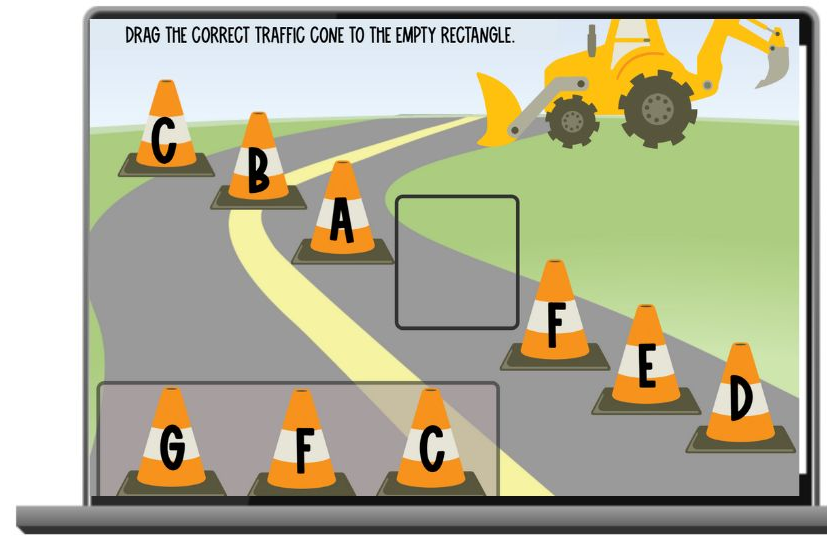

MUSIC Alphabet

boon
www.boonlearning.com

**Perfect for
Beginners!**

SCROLL to see Sample Cards!

FEATURES

- Students drag the cone with the correct missing letter to the rectangle
- Musical alphabet review forward & backward

Extensive review of the musical alphabet!

Includes 56 cards

Extensive review of the musical alphabet!

**Students play 15 cards
each time they play.**

Use During Online & In-Person PIANO LESSONS:

- **As a Teaching Tool**
- **End-of-Lesson Game**
- **For At-Home Practice**
- **Fun Off-the-Bench Activity**