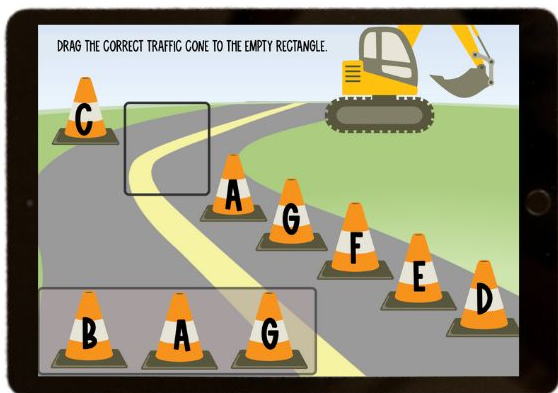

MUSIC Alphabet

boon
www.boonlearning.com

**Perfect for
Beginners!**

SCROLL to see Sample Cards!

FEATURES

- Students drag the cone with the correct missing letter to the rectangle
- Musical alphabet review forward & backward

Extensive review of the musical alphabet!

Includes 56 cards

Extensive review of the musical alphabet!

**Students play 15 cards
each time they play.**

Use During Online & In-Person PIANO LESSONS:

- **As a Teaching Tool**
- **End-of-Lesson Game**
- **For At-Home Practice**
- **Fun Off-the-Bench Activity**