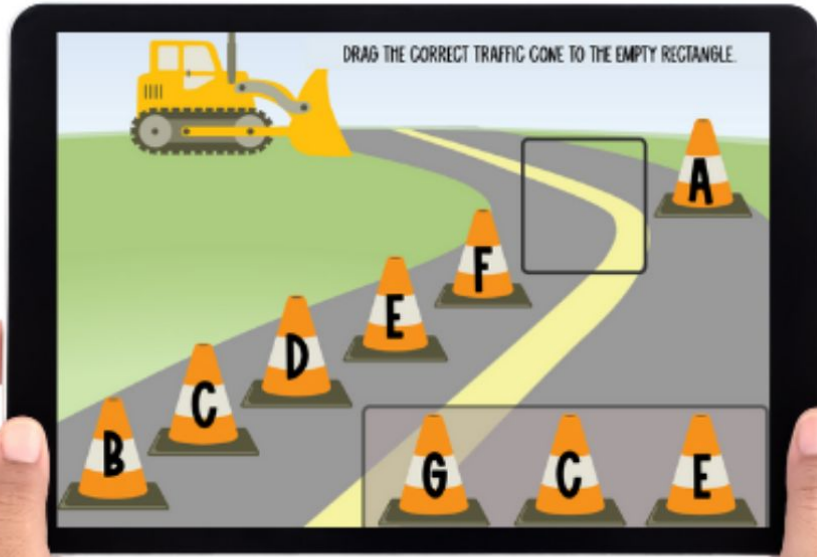

MUSIC Alphabet

boon
www.boonlearning.com

**Perfect for
Beginners!**

SCROLL to see Sample Cards!

FEATURES

- Students drag the cone with the correct missing letter to the rectangle
- Musical alphabet review forward & backward

Extensive review of the musical alphabet!

Includes 56 cards

Extensive review of the musical alphabet!

**Students play 15 cards
each time they play.**

Use During Online & In-Person PIANO LESSONS:

- **As a Teaching Tool**
- **End-of-Lesson Game**
- **For At-Home Practice**
- **Fun Off-the-Bench Activity**