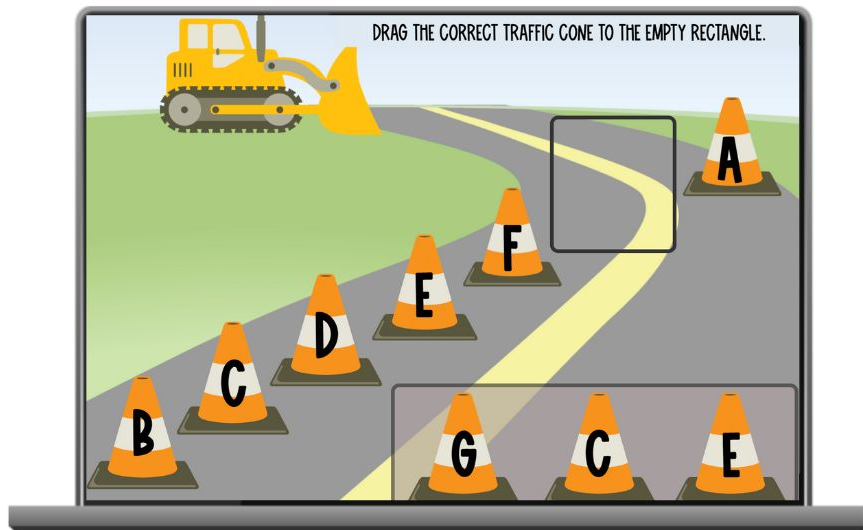

MUSIC Alphabet

boon
www.boonlearning.com

**Perfect for
Beginners!**

SCROLL to see Sample Cards!

FEATURES

- Students drag the cone with the correct missing letter to the rectangle
- Musical alphabet review forward & backward

Extensive review of the musical alphabet!

Includes 56 cards

Extensive review of the musical alphabet!

**Students play 15 cards
each time they play.**

Use During Online & In-Person PIANO LESSONS:

- **As a Teaching Tool**
- **End-of-Lesson Game**
- **For At-Home Practice**
- **Fun Off-the-Bench Activity**