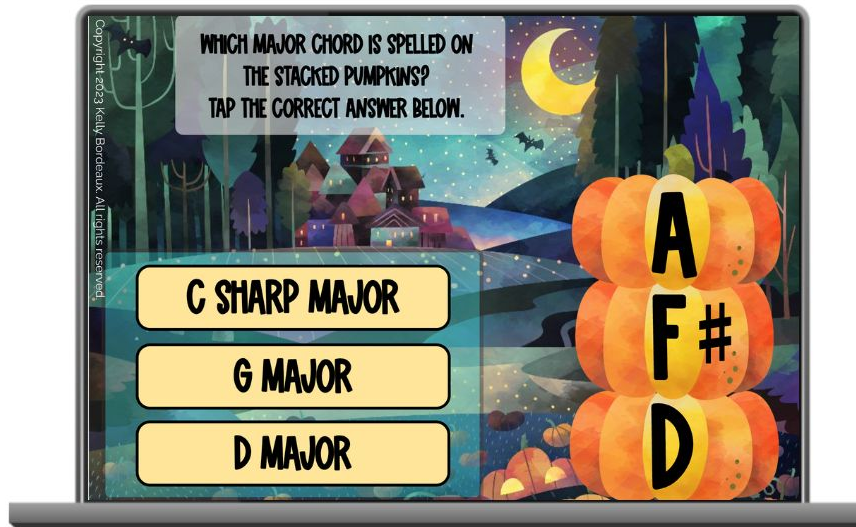

# INVERSIONS & CHORDS *Bundle*

hosted at  
**boom**  
wow.boomlearning.com

**SCROLL to see  
Included BOOM Decks!**

# Root Position MAJOR CHORDS

A perfect quick digital flashcards activity for at-home practice or at the end of a piano lesson!

Students look at the stacked root position triads & decide which major triad they see.