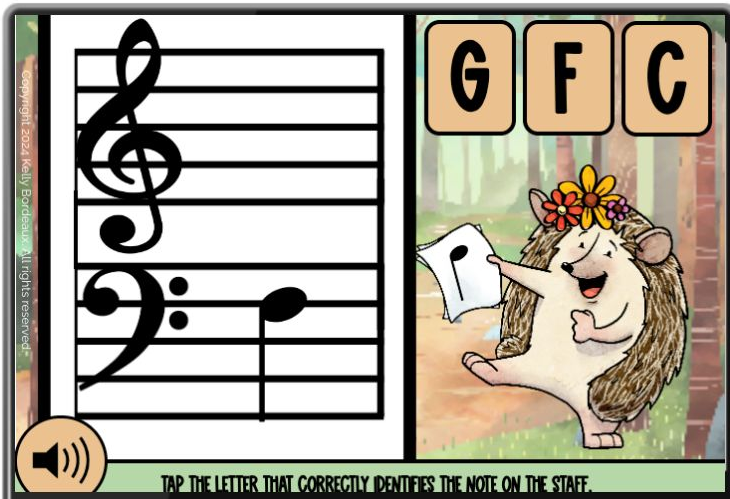

NOTE NAMES

on the Grand Staff

hosted at **boom**
wow.boomlearning.com

TAP THE LETTER THAT CORRECTLY IDENTIFIES THE NOTE ON THE STAFF.

Landmark Note Names

Treble G, Middle C & Bass F

SCROLL to see Sample Cards!

INCLUDES

- Bass F (F3), Treble G (G4) & Middle C - Treble & Bass (C4)
- Quarter, half, dotted half & whole notes on the staff
- The hedgehog on each card holds the same type of note pictured on the staff for extra review

Digital flashcards that review 3 beginning landmark notes on the grand staff.

38 cards included

Digital flashcards that review 3 beginning landmark notes on the grand staff.

Students play 20 cards each time they play.