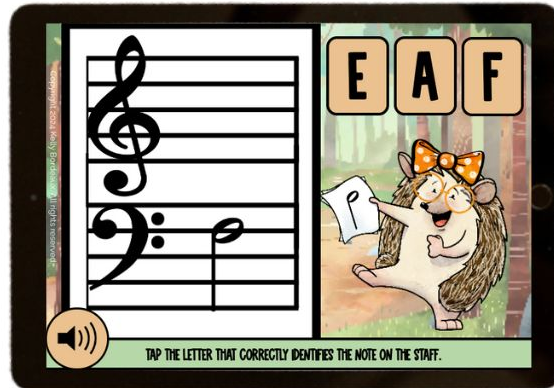

NOTE NAMES

on the Grand Staff

hosted at **boom**
wow.boomlearning.com

TAP THE LETTER THAT CORRECTLY IDENTIFIES THE NOTE ON THE STAFF.

Landmark Note Names

Treble G, Middle C & Bass F

SCROLL to see Sample Cards!

INCLUDES

- Bass F (F3), Treble G (G4) & Middle C - Treble & Bass (C4)
- Quarter, half, dotted half & whole notes on the staff
- The hedgehog on each card holds the same type of note pictured on the staff for extra review

Digital flashcards that review 3 beginning landmark notes on the grand staff.

38 cards included

Digital flashcards that review 3 beginning landmark notes on the grand staff.

Students play 20 cards each time they play.

Use During Online & In-Person PIANO LESSONS:

- As a quick Assessment
- End-of-Lesson Game
- For At-Home Practice
- Fun Off-the-Bench Activity
- Play right at the piano!

**CLICK HERE to
Preview this Deck
on BOOM Learning!**