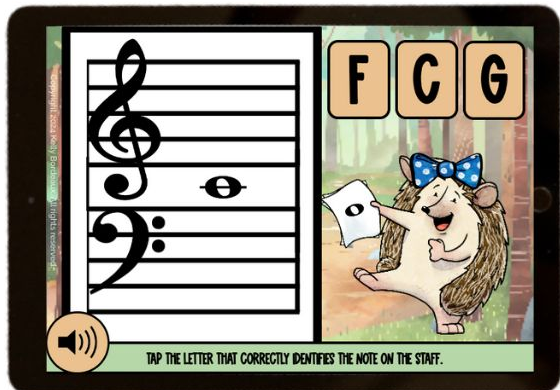

NOTE NAMES

on the Grand Staff

hosted at **boom**
wow.boomlearning.com

TAP THE LETTER THAT CORRECTLY IDENTIFIES THE NOTE ON THE STAFF.

Landmark Note Names

Treble G, Middle C & Bass F

SCROLL to see Sample Cards!

INCLUDES

- Bass F (F3), Treble G (G4) & Middle C - Treble & Bass (C4)
- Quarter, half, dotted half & whole notes on the staff
- The hedgehog on each card holds the same type of note pictured on the staff for extra review

Digital flashcards that review 3 beginning landmark notes on the grand staff.

38 cards included

Digital flashcards that review 3 beginning landmark notes on the grand staff.

Students play 20 cards each time they play.