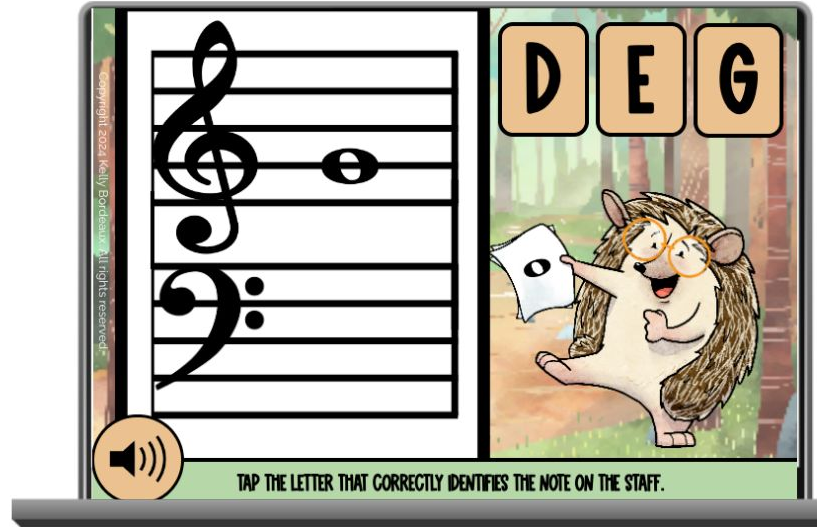

NOTE NAMES

on the Grand Staff

hosted at **boom**
wow.boomlearning.com

TAP THE LETTER THAT CORRECTLY IDENTIFIES THE NOTE ON THE STAFF.

Landmark Note Names

Treble G, Middle C & Bass F

SCROLL to see Sample Cards!

INCLUDES

- Bass F (F3), Treble G (G4) & Middle C - Treble & Bass (C4)
- Quarter, half, dotted half & whole notes on the staff
- The hedgehog on each card holds the same type of note pictured on the staff for extra review

Digital flashcards that review 3 beginning landmark notes on the grand staff.

38 cards included

Digital flashcards that review 3 beginning landmark notes on the grand staff.

Students play 20 cards each time they play.