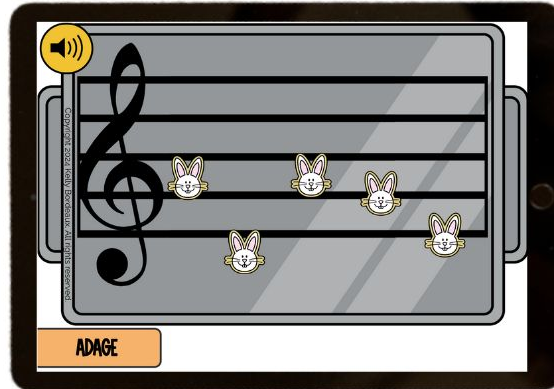

Spelling with **NOTE NAMES**

**Perfect for
Easter Lessons!**

Treble & Bass Clef Notes

SCROLL to see Sample Cards!

REINFORCE

- Notes on the staff (F2-G5)
- Note placement on the staff
- 5- and 6-letter spelling words on the treble and bass staff

Students create 5- & 6-letter words by dragging the cookies to the cookie tray staff.

43 cards included
in this deck!

Students create 5- & 6-letter words by dragging the cookies to the cookie tray staff.

Students play 15 cards each time they play.

Use During Online & In-Person PIANO LESSONS:

- As a Teaching Tool
- End-of-Lesson Game
- For At-Home Practice
- Fun Off-the-Bench Activity

**CLICK HERE to
Preview this Deck
on BOOM Learning!**