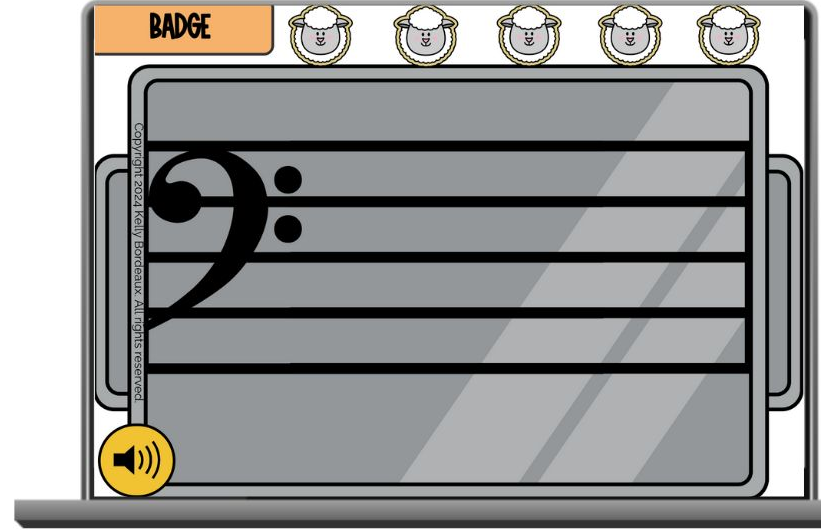

Spelling with **NOTE NAMES**

**Perfect for
Easter Lessons!**

Treble & Bass Clef Notes

SCROLL to see Sample Cards!

REINFORCE

- Notes on the staff (F2-G5)
- Note placement on the staff
- 5- and 6-letter spelling words on the treble and bass staff

Students create 5- & 6-letter words by dragging the cookies to the cookie tray staff.

43 cards included
in this deck!

Students create 5- & 6-letter words by dragging the cookies to the cookie tray staff.

Students play 15 cards each time they play.

Use During Online & In-Person PIANO LESSONS:

- As a Teaching Tool
- End-of-Lesson Game
- For At-Home Practice
- Fun Off-the-Bench Activity

**CLICK HERE to
Preview this Deck
on BOOM Learning!**