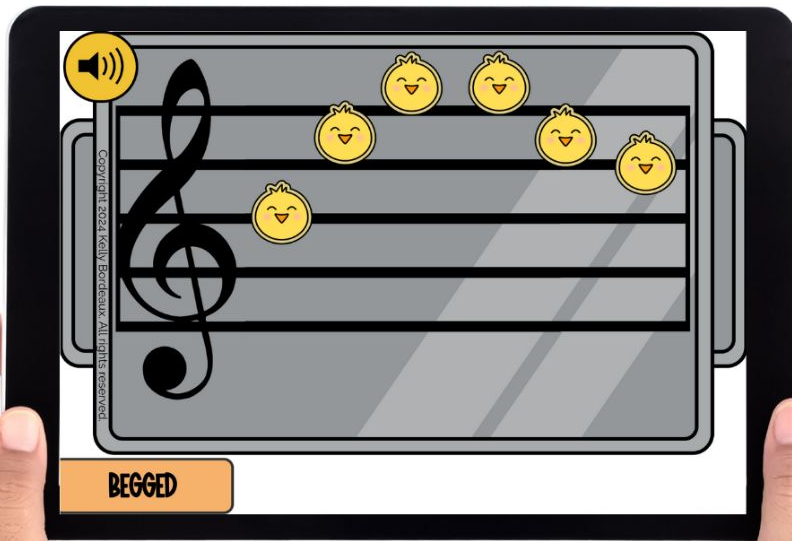

Spelling with **NOTE NAMES**

**Perfect for
Easter Lessons!**

Treble & Bass Clef Notes

SCROLL to see Sample Cards!

REINFORCE

- Notes on the staff (F2-G5)
- Note placement on the staff
- 5- and 6-letter spelling words on the treble and bass staff

Students create 5- & 6-letter words by dragging the cookies to the cookie tray staff.

43 cards included
in this deck!

Students create 5- & 6-letter words by dragging the cookies to the cookie tray staff.

Students play 15 cards each time they play.

Use During Online & In-Person PIANO LESSONS:

- As a Teaching Tool
- End-of-Lesson Game
- For At-Home Practice
- Fun Off-the-Bench Activity

**CLICK HERE to
Preview this Deck
on BOOM Learning!**