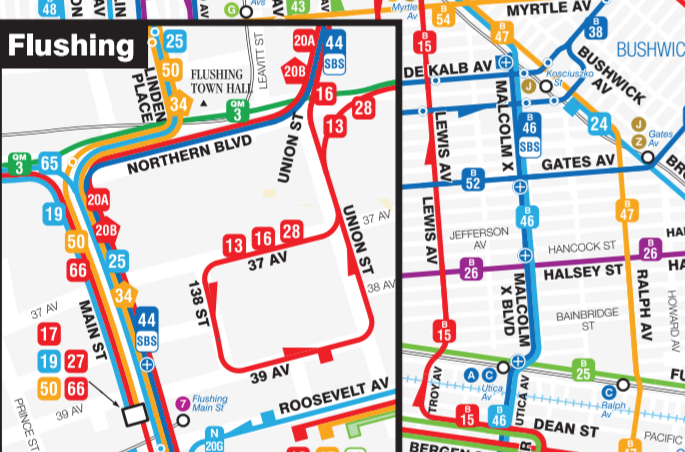

Queens Bus Map