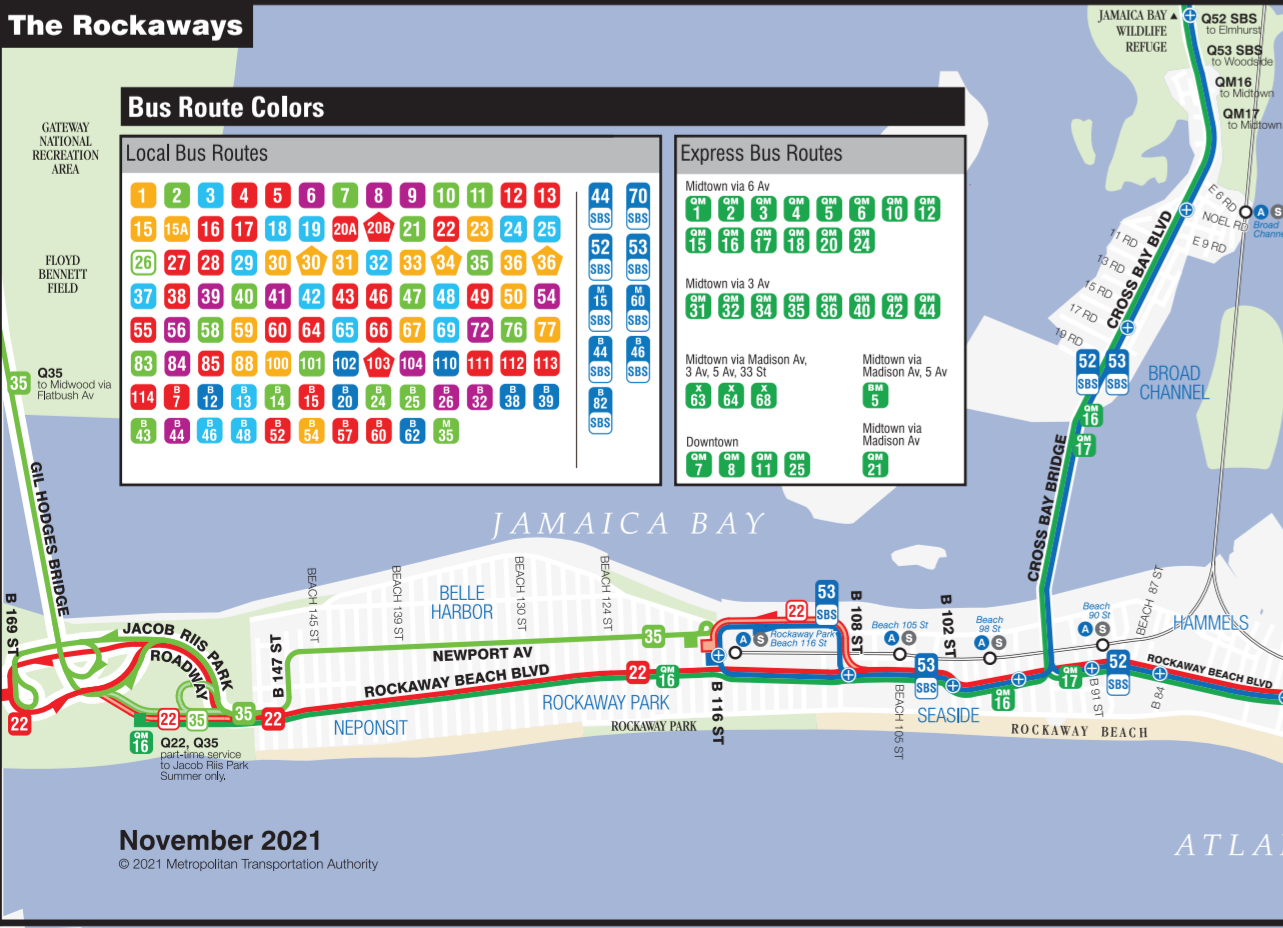

Queens Bus Map