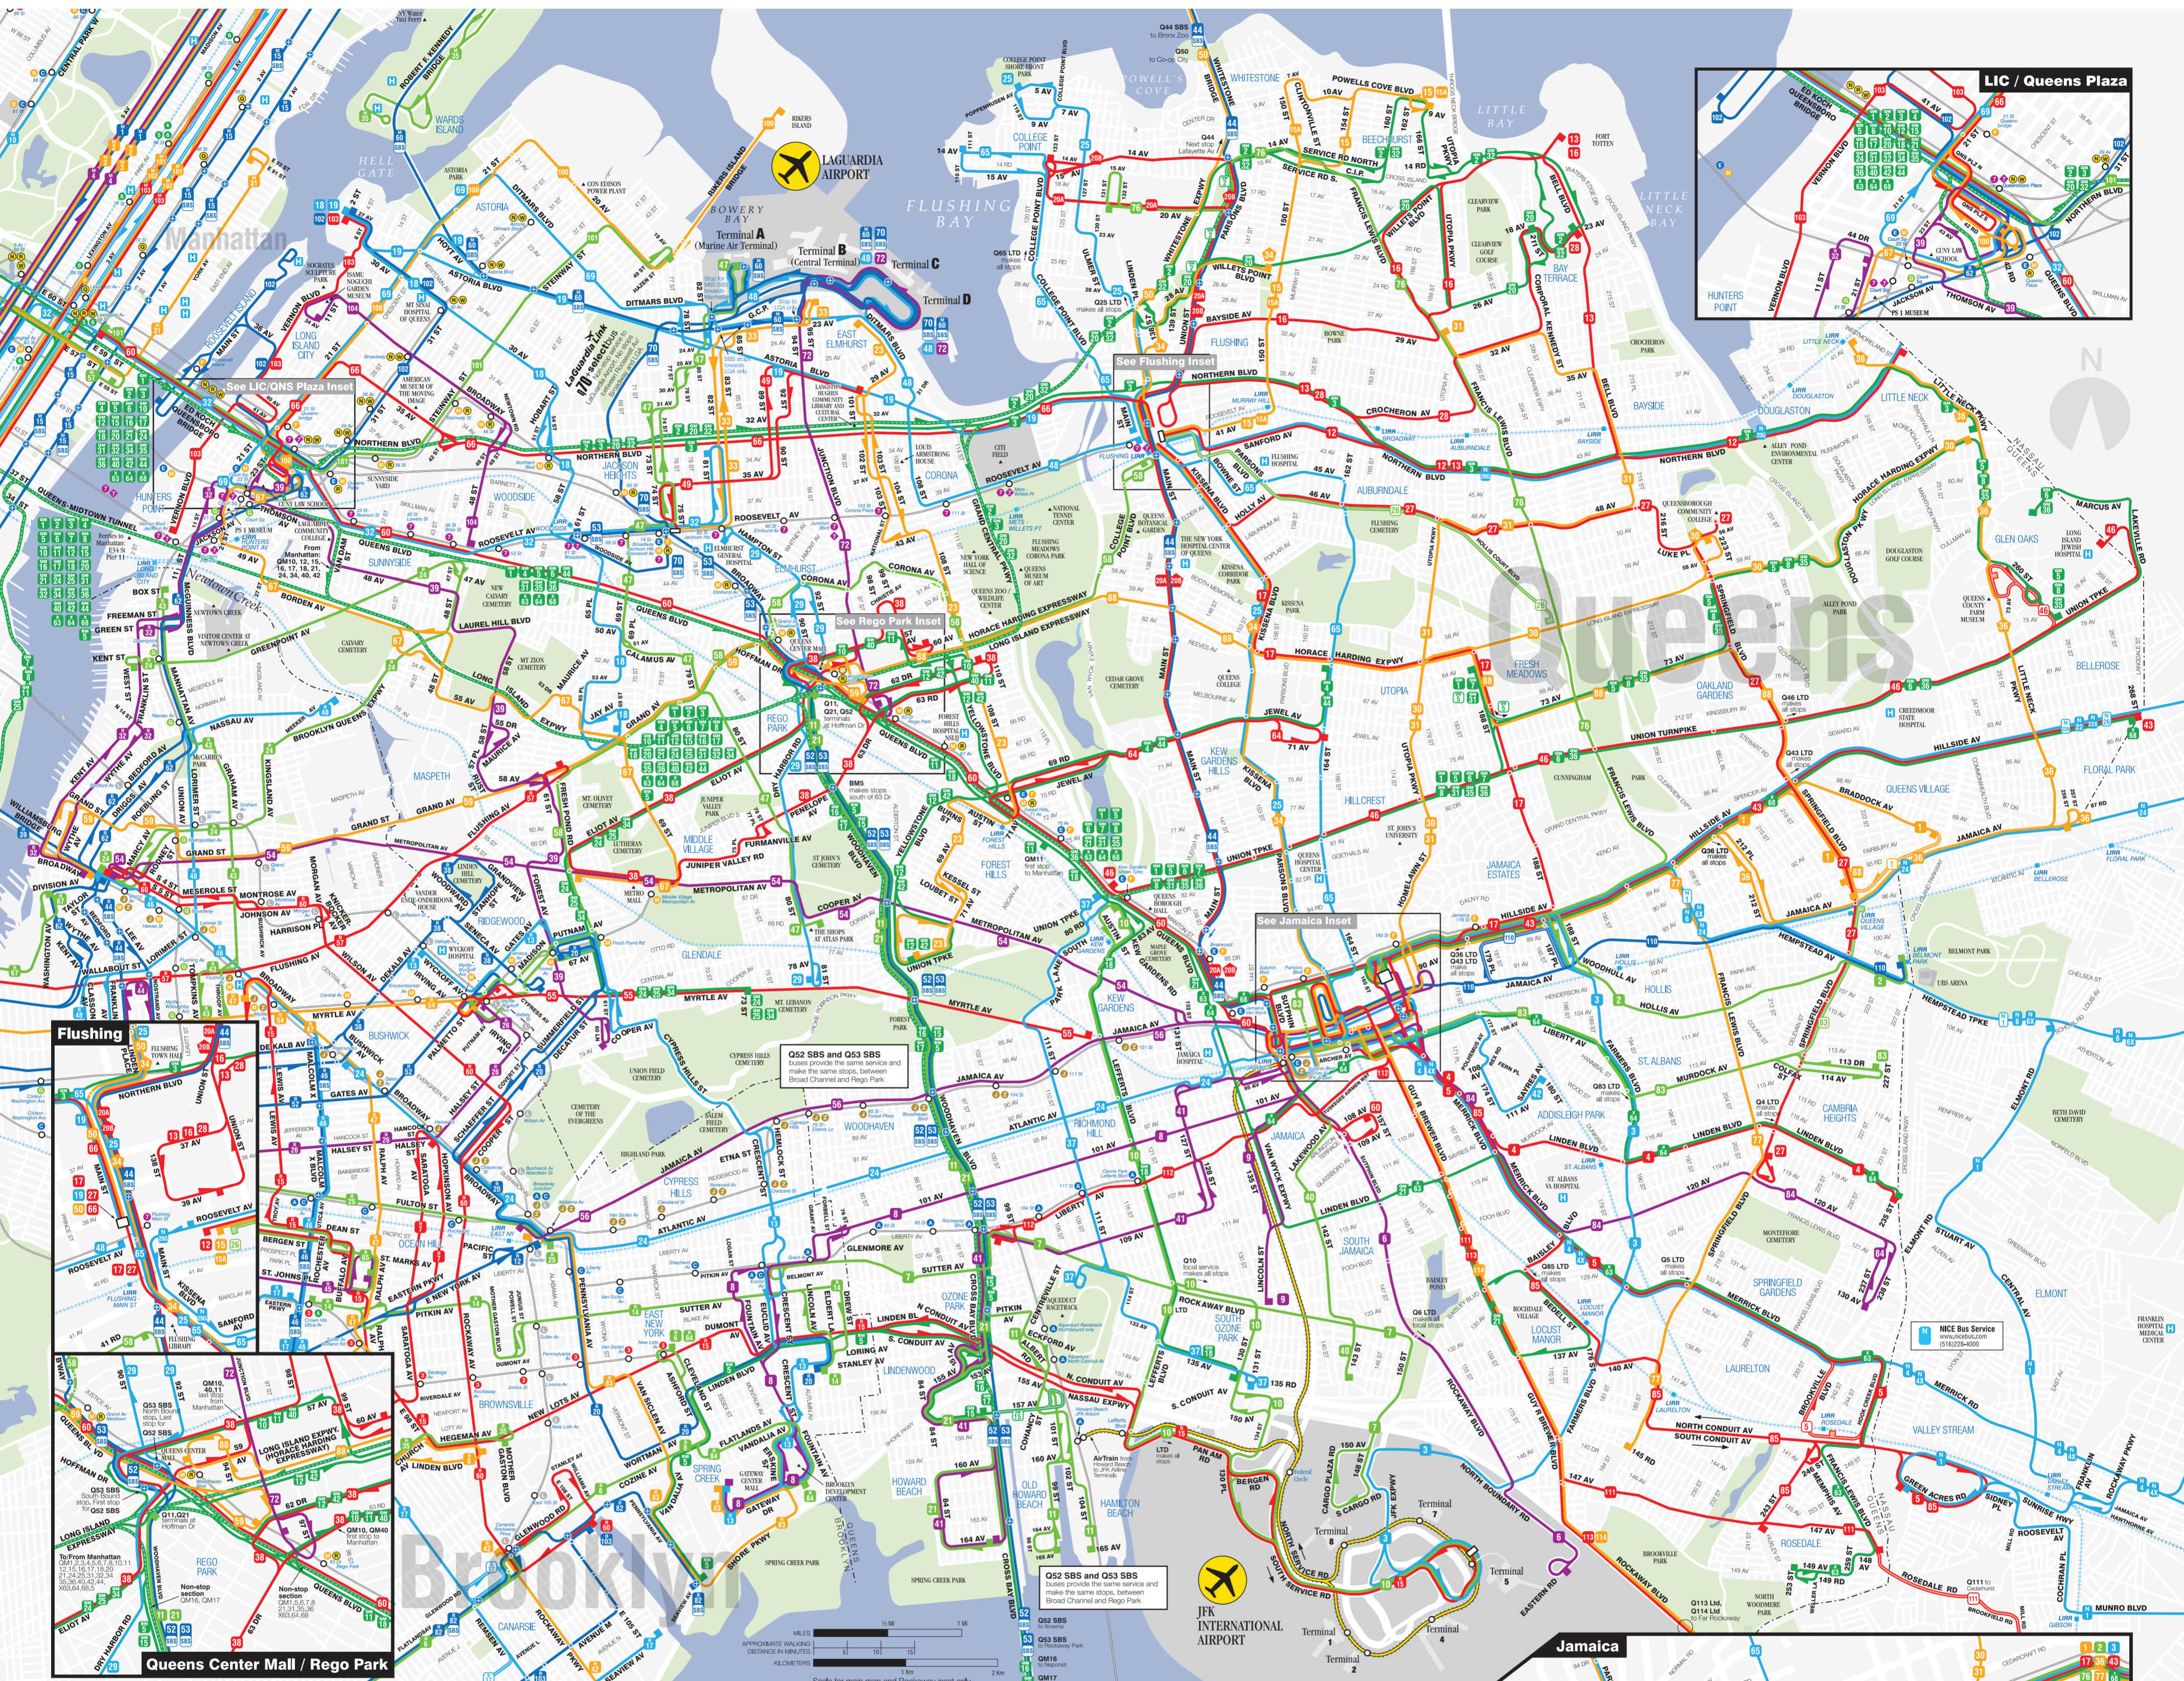

Queens Bus Map