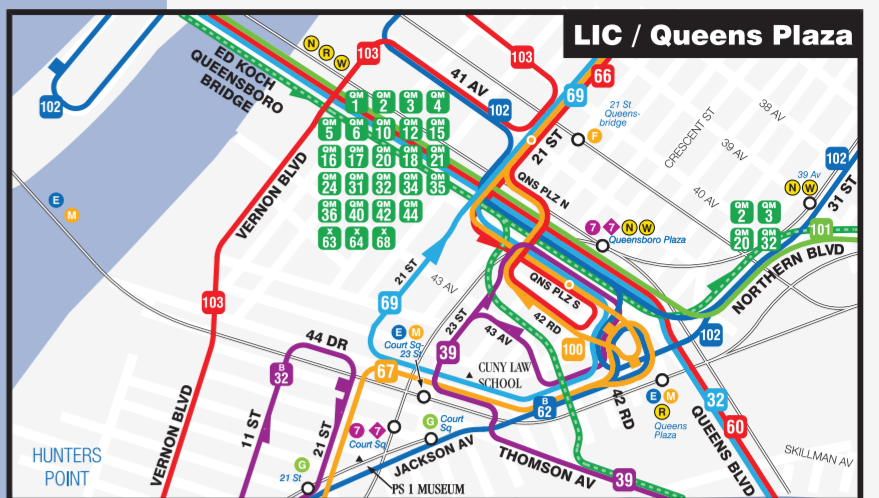

Queens Bus Map