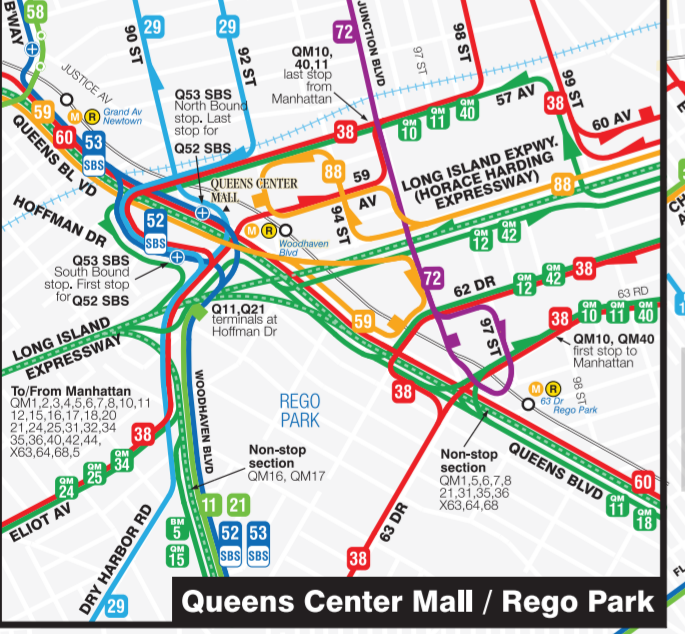

Queens Bus Map