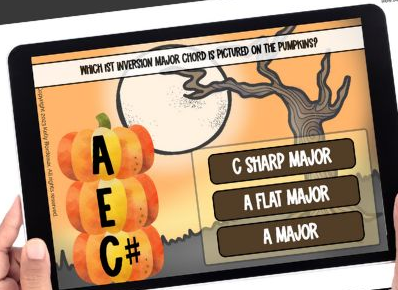

Students look at the stacked 1st inversion triads & decide which major triad they see.

Includes 45 cards

Students look at the stacked 1st inversion triads & decide which major triad they see.

Students play 20 cards
each time they play.

Copyright 2023 Kelly Bordeaux. All rights reserved.

Use During Online & In-Person PIANO LESSONS:

- As a Teaching Tool
- End-of-Lesson Game
- For At-Home Practice
- Fun Off-the-Bench Activity
- Play right at the piano!

**CLICK HERE to
Preview this Deck
on BOOM Learning!**

SAVE 20% with the Halloween Inversions BUNDLE

MAJOR CHORDS

boom
www.boomlearning.com

1st Inversion Triads

**Halloween Major
1st Inversion Chords +3
additional decks of
Boom Cards included!**