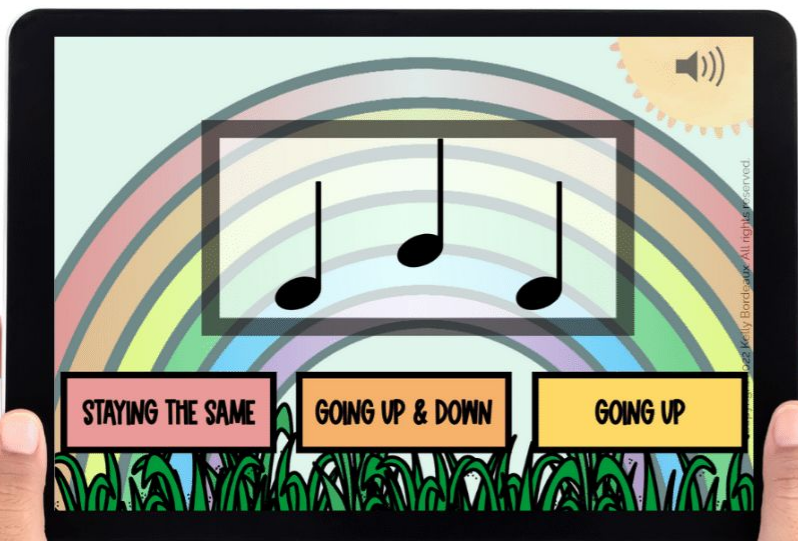

Pre-Staff

DIRECTIONAL READING

hosted at
boom
www.boomlearning.com

Copyright 2022 Kelly Bortaux. All rights reserved.

Great for
Beginners!

SCROLL to see Sample Cards!

FEATURES

- Notes with stems **UP** and **DOWN**
- **Pre-Staff preparation** - allows students to see which way the notes are moving before the staff is introduced

Includes 54 cards

Use During Online & In-Person PIANO LESSONS:

- As a Teaching Tool
- End-of-Lesson Game
- For At-Home Practice
- Fun Off-the-Bench Activity

Students play 15 cards
each time they play.

**CLICK HERE to
Preview this Deck
on BOOM Learning!**