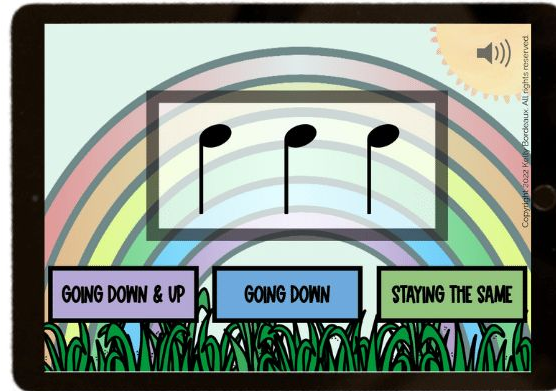

Pre-Staff

DIRECTIONAL READING

hosted at
boom
www.boomlearning.com

Copyright 2022 Kelly Bortaux. All rights reserved.

Great for
Beginners!

SCROLL to see Sample Cards!

FEATURES

- Notes with stems **UP** and **DOWN**
- **Pre-Staff preparation** - allows students to see which way the notes are moving before the staff is introduced

Includes 54 cards

Use During Online & In-Person PIANO LESSONS:

- As a Teaching Tool
- End-of-Lesson Game
- For At-Home Practice
- Fun Off-the-Bench Activity

Students play 15 cards
each time they play.

**CLICK HERE to
Preview this Deck
on BOOM Learning!**