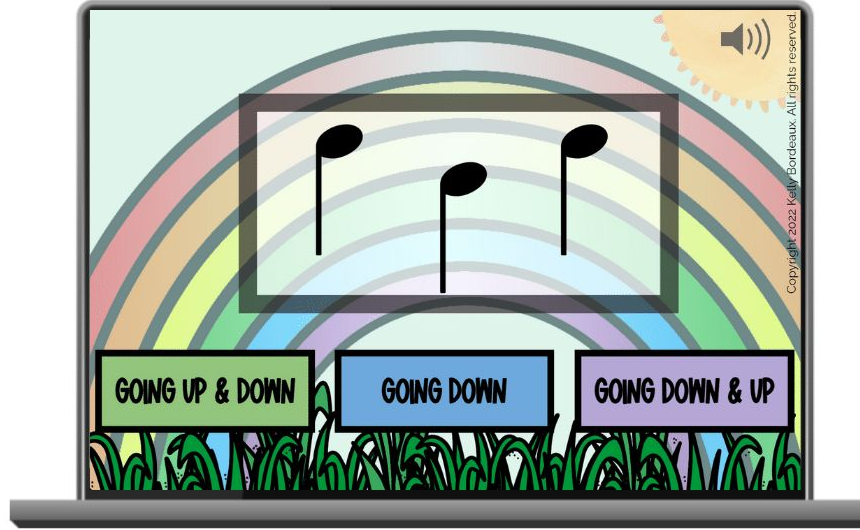

Pre-Staff

DIRECTIONAL READING

hosted at
boom
www.boomlearning.com

Copyright 2022 Kelly Bortaux. All rights reserved.

Great for
Beginners!

SCROLL to see Sample Cards!

FEATURES

- Notes with stems **UP** and **DOWN**
- **Pre-Staff preparation** - allows students to see which way the notes are moving before the staff is introduced

Includes 54 cards

Use During Online & In-Person PIANO LESSONS:

- As a Teaching Tool
- End-of-Lesson Game
- For At-Home Practice
- Fun Off-the-Bench Activity

Students play 15 cards
each time they play.

**CLICK HERE to
Preview this Deck
on BOOM Learning!**