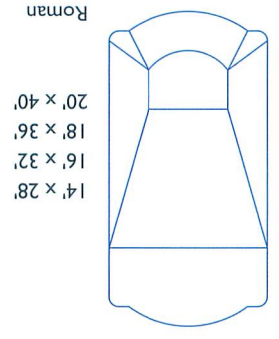

Image shown: Bermuda Full-L with custom steel spa.

splash Tru-Radius
Steel Pool Systems

Shapes

We can build any shape and size.

Kafko™ has numerous selections of shapes and sizes which allows you to create a luxurious and inviting setting for many great get-togethers. Four, six and eight foot walk-in staircases are a popular option for most pools. With the help of your professional pool dealer, you and your family will be able to design a backyard that will beautify your property and create a private retreat. Many more shapes and sizes are available, ask us for more information.

Dominican

20' x 40'
18' x 36'
16' x 32'
14' x 28'

Taormina

18' x 40'
16' x 36'
16' x 32'
14' x 28'

Oval

20' x 40'
18' x 36'
16' x 32'
14' x 28'
12' x 24'

Copenhagen

20' x 40'
18' x 36'
16' x 32'
14' x 28'