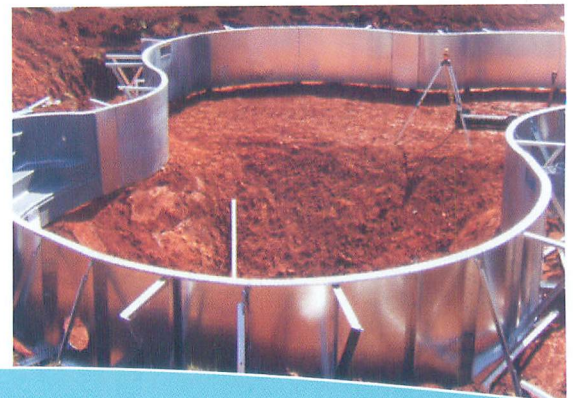

Optional Deck Support System

The Kafko™ single, double "A" or box deck support systems were engineered to support the deck around the pool. This system also adds additional rigidity to the pool walls.