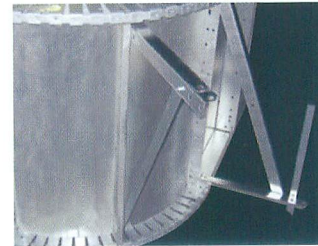

Superior Strength of Steel

From skyscrapers to bridges, engineers turn to steel when maximum strength is called for.

Unique Wall Brace System

The double "L" design makes our Kafko™ panels the strongest in the industry. The galvanized steel braces are press locked in place, not only to the back of each wall but also on the top and bottom, ensuring that each panel retains its original pre-formed shape.

Adjustable "A" Frame

Kafko's engineers have designed a unique heavy-duty adjustable "A" frame that ensures perfect alignment. This emphasis on strength assures that you receive a structurally sound Kafko™ pool.