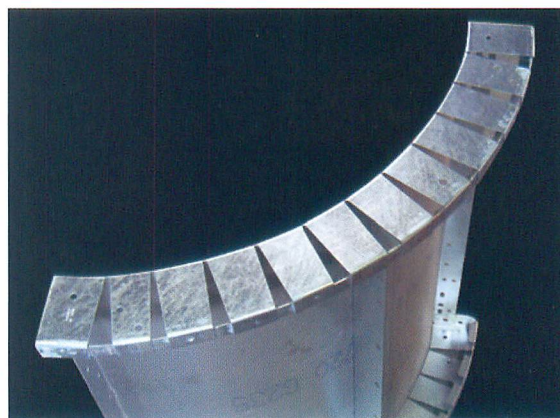

20' x 40'
18' x 36'
16' x 32'
14' x 28'
12' x 24'

Construction

Rugged construction and top quality materials.

Kafko's newest technologies go into the construction of all of our new pool designs. Our registered Press-Lock® systems are a large part of why Kafko™ is happy to offer a Lifetime, One-Time Transferable warranty on every pool we build.

Manufacturing and Engineering

Our quality industry proven Tru-Radius steel wall, vinyl liner swimming pools, available in over 200 shapes and sizes, have set the standard in the swimming pool industry. We at Kafko™ are extremely proud of our innovative method of manufacturing and advanced engineering capabilities. Press-Lock® systems represent our industry's state of the art method of manufacturing, replacing the old welded systems. The patented Press-Lock® fastening systems do not destroy the integrity of the galvanized coating.

Engineered Pool Wall System

Panels are made from 14 gauge steel with G235 (Z720) galvanized coating. Both straight and curved wall panels have strategically located holes at both ends ensuring positive and accurate alignments. The ends of each panel are made with a recessed end, making for a seamless panel connection. Straight panels are formed using the Kafko™ TriBend method, which provides much more strength than the industry standard double bend panel.