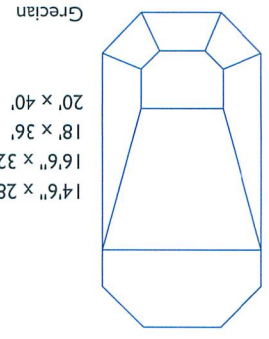

Image shown: Bermuda Full-L with custom steel spa.

splash Tru-Radius
Steel Pool Systems

Shapes

We can build any shape and size.

Kafko™ has numerous selections of shapes and sizes which allows you to create a luxurious and inviting setting for many great get-togethers. Four, six and eight foot walk-in staircases are a popular option for most pools. With the help of your professional pool dealer, you and your family will be able to design a backyard that will beautify your property and create a private retreat. Many more shapes and sizes are available, ask us for more information.

Dominican

20' x 40'
18' x 36'
16' x 32'
14' x 28'

Taormina

18' x 40'
16' x 36'
16' x 32'
14' x 28'

Oval

20' x 40'
18' x 36'
16' x 32'
14' x 28'
12' x 24'

Copenhagen

20' x 40'
18' x 36'
16' x 32'
14' x 28'