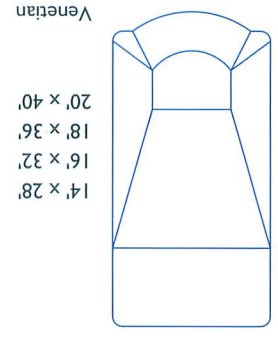

Image shown: Bermuda Full-L with custom steel spa.

splash Tru-Radius
Steel Pool Systems

Shapes

We can build any shape and size.

Kafko™ has numerous selections of shapes and sizes which allows you to create a luxurious and inviting setting for many great get-togethers. Four, six and eight foot walk-in staircases are a popular option for most pools. With the help of your professional pool dealer, you and your family will be able to design a backyard that will beautify your property and create a private retreat. Many more shapes and sizes are available, ask us for more information.

Dominican

20' x 40'
18' x 36'
16' x 32'
14' x 28'

Taormina

18' x 40'
16' x 36'
16' x 32'
14' x 28'

Oval

20' x 40'
18' x 36'
16' x 32'
14' x 28'
12' x 24'

Copenhagen

20' x 40'
18' x 36'
16' x 32'
14' x 28'