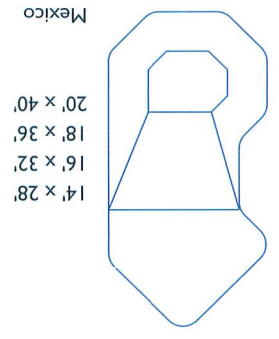

Image shown: Bermuda Full-L with custom steel spa.

splash Tru-Radius
Steel Pool Systems

Shapes

We can build any shape and size.

Kafko™ has numerous selections of shapes and sizes which allows you to create a luxurious and inviting setting for many great get-togethers. Four, six and eight foot walk-in staircases are a popular option for most pools. With the help of your professional pool dealer, you and your family will be able to design a backyard that will beautify your property and create a private retreat. Many more shapes and sizes are available, ask us for more information.

Dominican

20' x 40'
18' x 36'
16' x 32'
14' x 28'

Taormina

18' x 40'
16' x 36'
16' x 32'
14' x 28'

Oval

20' x 40'
18' x 36'
16' x 32'
14' x 28'
12' x 24'

Copenhagen

20' x 40'
18' x 36'
16' x 32'
14' x 28'