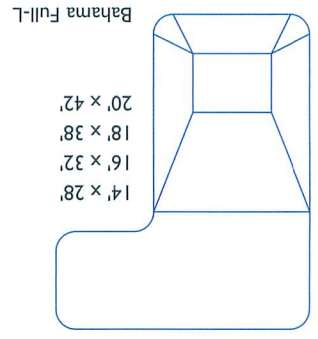

Image shown: Bermuda Full-L with custom steel spa.

splash Tru-Radius
Steel Pool Systems

Shapes

We can build any shape and size.

Kafko™ has numerous selections of shapes and sizes which allows you to create a luxurious and inviting setting for many great get-togethers. Four, six and eight foot walk-in staircases are a popular option for most pools. With the help of your professional pool dealer, you and your family will be able to design a backyard that will beautify your property and create a private retreat. Many more shapes and sizes are available, ask us for more information.

Dominican

20' x 40'
18' x 36'
16' x 32'
14' x 28'

Taormina

18' x 40'
16' x 36'
16' x 32'
14' x 28'

Oval

20' x 40'
18' x 36'
16' x 32'
14' x 28'
12' x 24'

Copenhagen

20' x 40'
18' x 36'
16' x 32'
14' x 28'