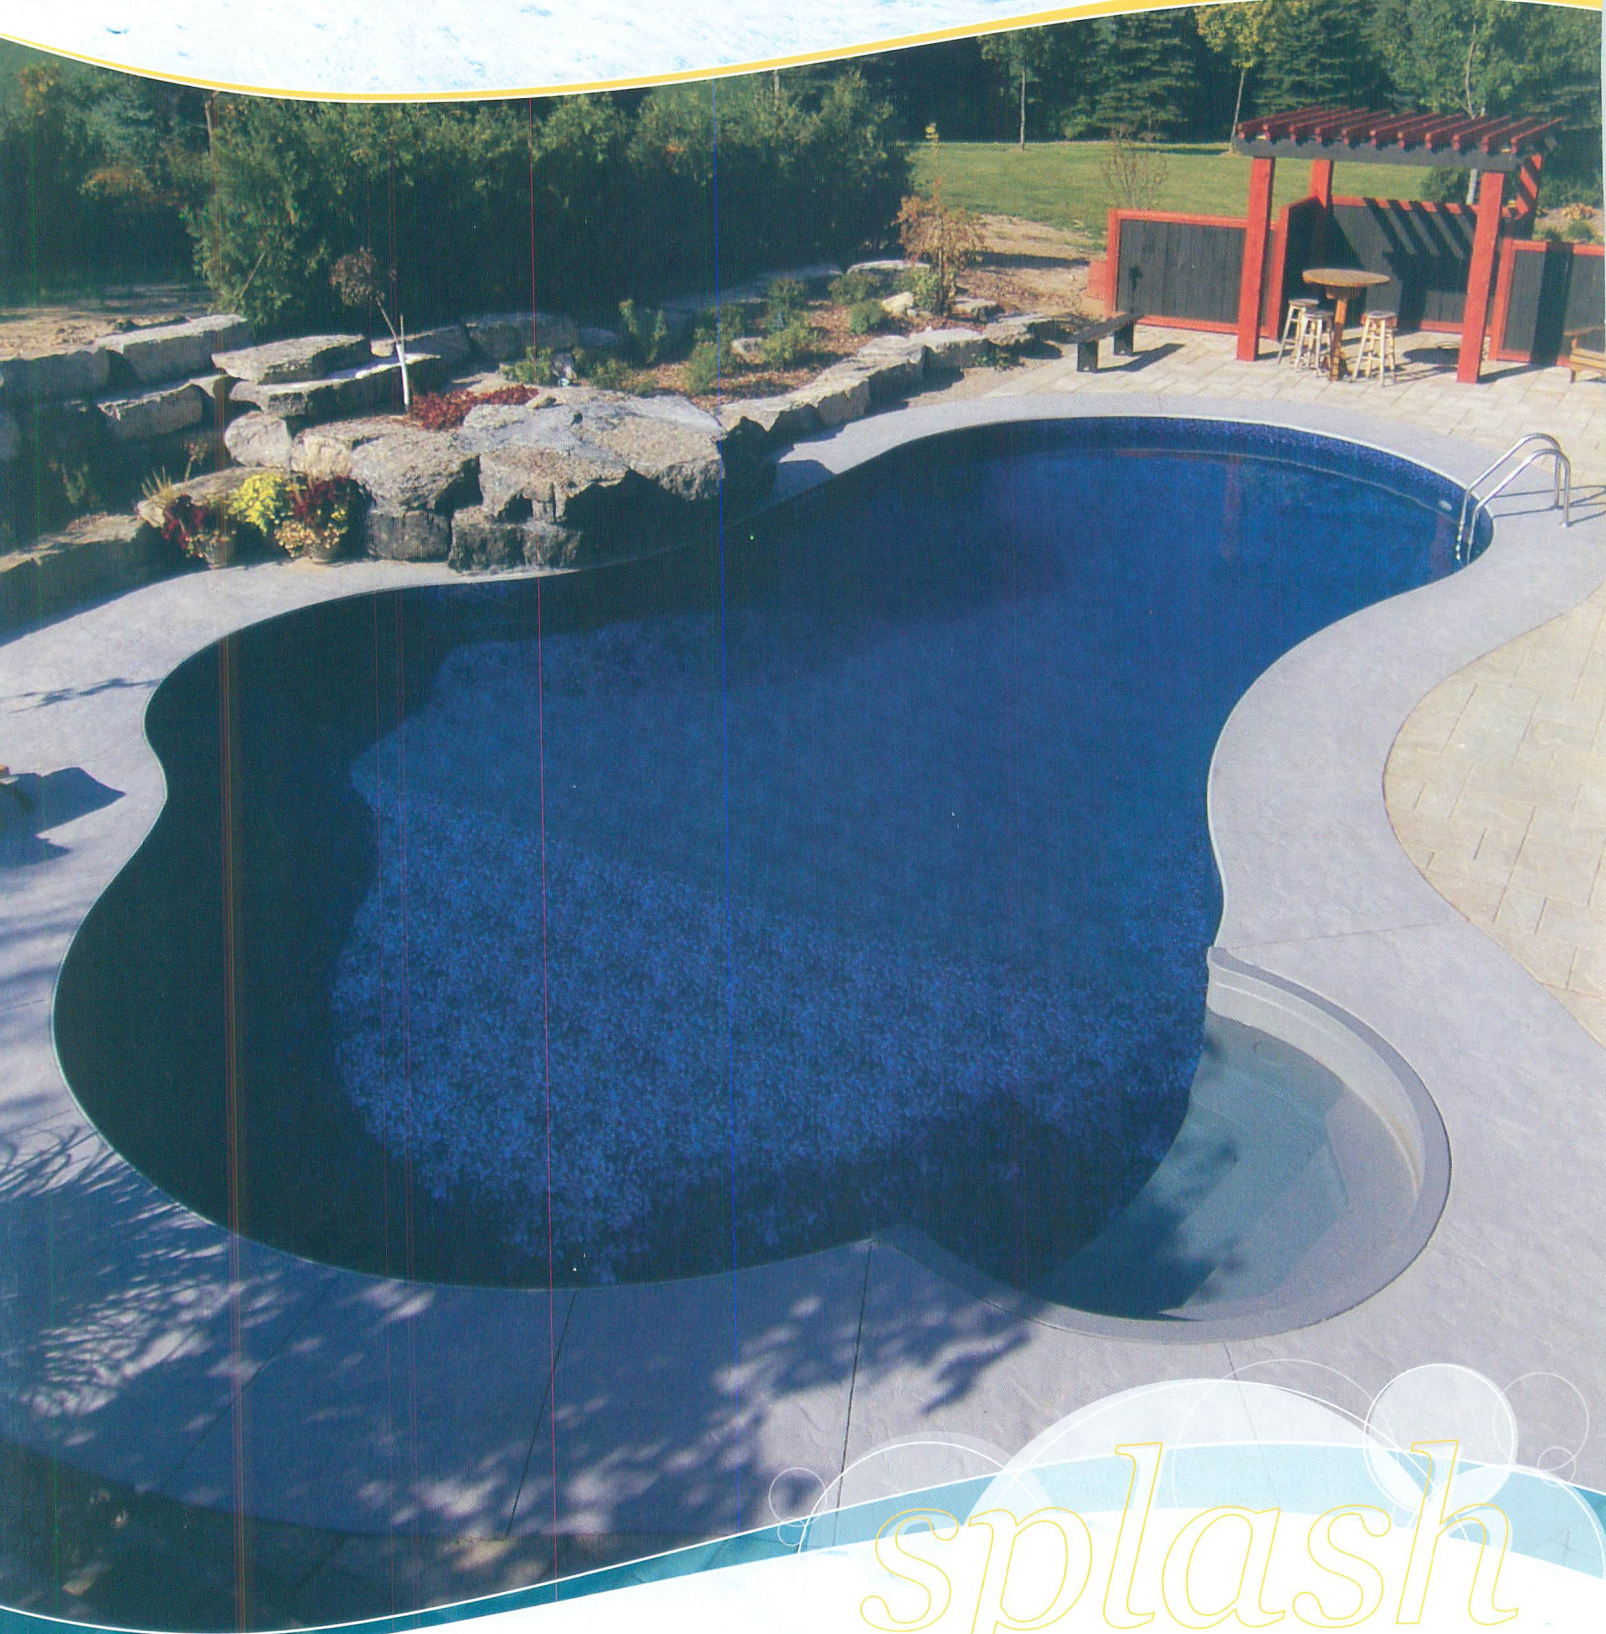

KAFKOTM
POOL PRODUCTS

Decorate your backyard with style.

splash

Tru-Radius Steel Pool Systems

WWW.KAFKO.COM

Splash

into a Kafko™ pool and take a vacation in your own backyard.

Since 1971, beautiful award winning pools from Kafko™ Pool Products have been created for homes just like yours. Available in an extensive variety of sizes and shapes with a number of exciting options that will transform your backyard into an outdoor entertainment center. With the help of your professional pool dealer you will be able to customize your backyard to suit your individual tastes.