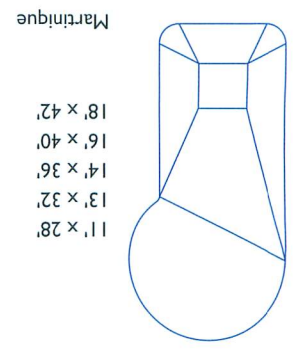

Image shown: Bermuda Full-L with custom steel spa.

splash Tru-Radius
Steel Pool Systems

Shapes

We can build any shape and size.

Kafko™ has numerous selections of shapes and sizes which allows you to create a luxurious and inviting setting for many great get-togethers. Four, six and eight foot walk-in staircases are a popular option for most pools. With the help of your professional pool dealer, you and your family will be able to design a backyard that will beautify your property and create a private retreat. Many more shapes and sizes are available, ask us for more information.

Dominican

20' x 40'
18' x 36'
16' x 32'
14' x 28'

Taormina

18' x 40'
16' x 36'
16' x 32'
14' x 28'

Oval

20' x 40'
18' x 36'
16' x 32'
14' x 28'
12' x 24'

Copenhagen

20' x 40'
18' x 36'
16' x 32'
14' x 28'