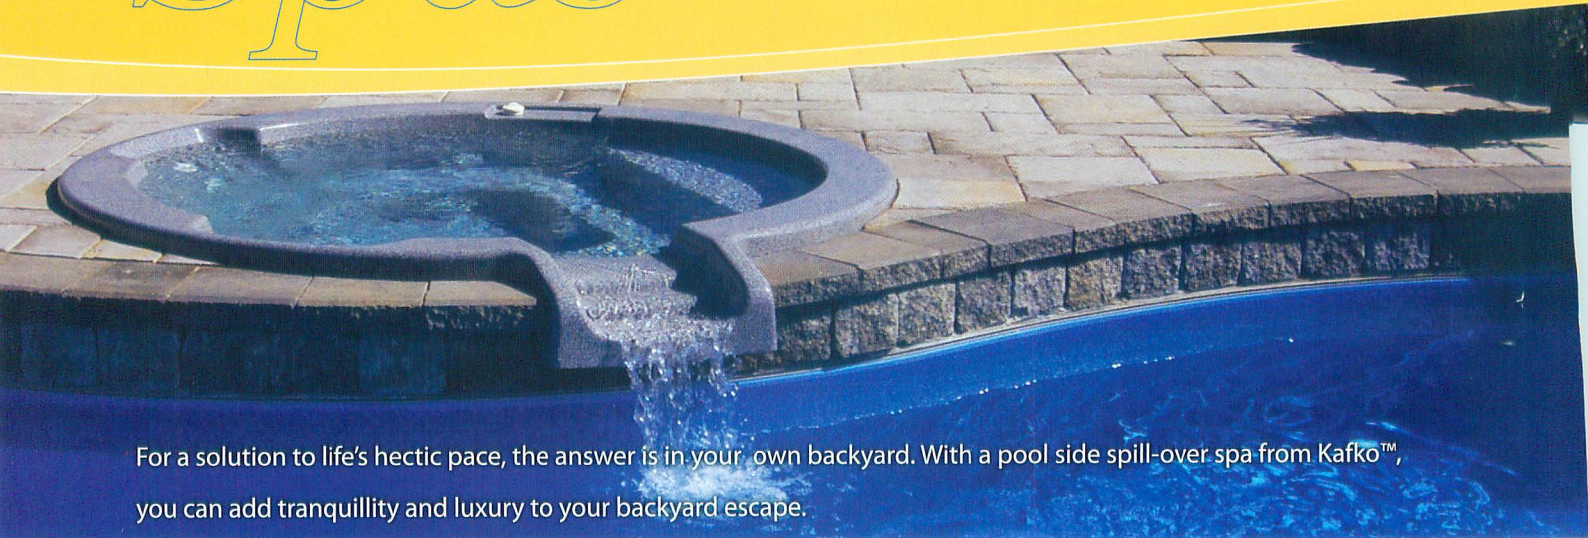

Wedding Cake Step

- Adds pizzazz to old and new pools
- Raised tread pattern for slip resistant finish
- Revolutionary clip system to secure liner to step for snug fit
- Easy to install, no need for concrete forms and messy concrete
- Molded shell makes for consistent liner installation and fit
- Totally non-corrosive, non-abrasive and non-stressful
- Fits all vinyl liner pools – polymer, steel, wood, concrete and fiberglass
- Comes with a 25-year warranty

Available in 8 models:

- 180° Straight
- 90° Square Corner
- 6" Radius Corner
- 2' Radius Corner
- 8'-6" Radius
- 9' Radius
- 10' Radius
- 11' Radius

splash

Tru-Radius
Steel Pool Systems

KAFKO™
POOL PRODUCTS

Spas

For a solution to life's hectic pace, the answer is in your own backyard. With a pool side spill-over spa from Kafko™, you can add tranquillity and luxury to your backyard escape.

Spill-Over Spas

With the pace of day to day life always on the increase, our spas are the perfect way to find some release.