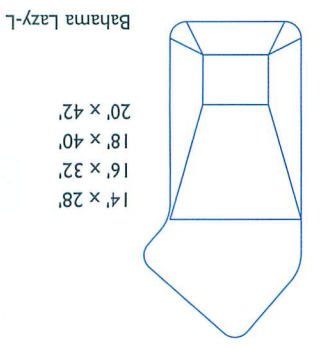

Image shown: Bermuda Full-L with custom steel spa.

splash Tru-Radius
Steel Pool Systems

Shapes

We can build any shape and size.

Kafko™ has numerous selections of shapes and sizes which allows you to create a luxurious and inviting setting for many great get-togethers. Four, six and eight foot walk-in staircases are a popular option for most pools. With the help of your professional pool dealer, you and your family will be able to design a backyard that will beautify your property and create a private retreat. Many more shapes and sizes are available, ask us for more information.

Dominican

20' x 40'
18' x 36'
16' x 32'
14' x 28'

Taormina

18' x 40'
16' x 36'
16' x 32'
14' x 28'

Oval

20' x 40'
18' x 36'
16' x 32'
14' x 28'
12' x 24'

Copenhagen

20' x 40'
18' x 36'
16' x 32'
14' x 28'