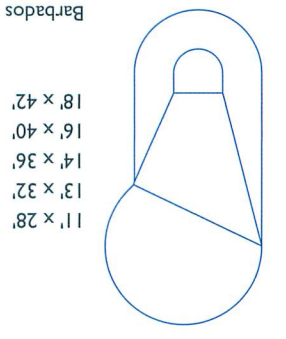

Image shown: Bermuda Full-L with custom steel spa.

splash Tru-Radius
Steel Pool Systems

Shapes

We can build any shape and size.

Kafko™ has numerous selections of shapes and sizes which allows you to create a luxurious and inviting setting for many great get-togethers. Four, six and eight foot walk-in staircases are a popular option for most pools. With the help of your professional pool dealer, you and your family will be able to design a backyard that will beautify your property and create a private retreat. Many more shapes and sizes are available, ask us for more information.

Dominican

20' x 40'
18' x 36'
16' x 32'
14' x 28'

Taormina

18' x 40'
16' x 36'
16' x 32'
14' x 28'

Oval

20' x 40'
18' x 36'
16' x 32'
14' x 28'
12' x 24'

Copenhagen

20' x 40'
18' x 36'
16' x 32'
14' x 28'