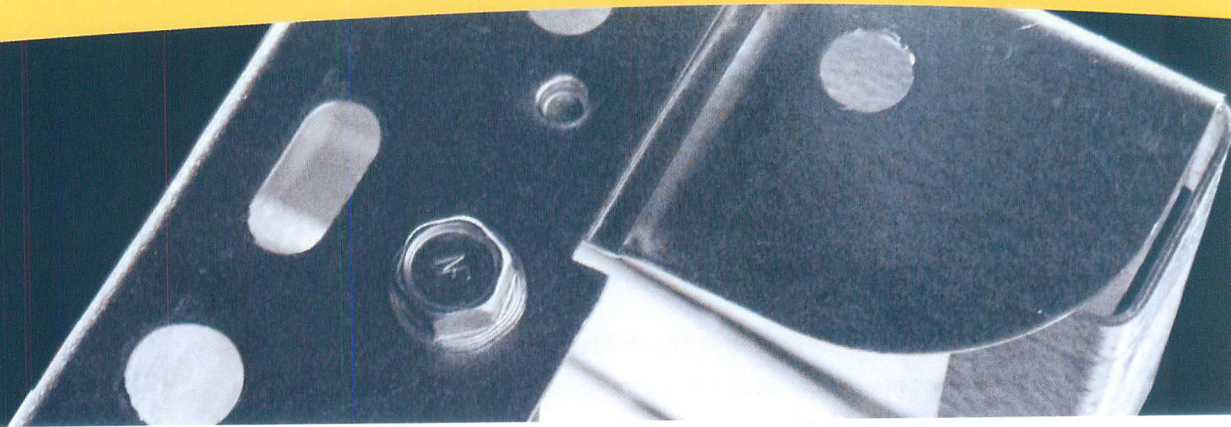

Superior Strength of Steel

From skyscrapers to bridges, engineers turn to steel when maximum strength is called for.

Unique Wall Brace System

The double "L" design makes our Kafko™ panels the strongest in the industry. The galvanized steel braces are press locked in place, not only to the back of each wall but also on the top and bottom, ensuring that each panel retains its original pre-formed shape.

Adjustable "A" Frame

Kafko's engineers have designed a unique heavy-duty adjustable "A" frame that ensures perfect alignment. This emphasis on strength assures that you receive a structurally sound Kafko™ pool.

Optional Deck Support System

The Kafko™ single, double "A" or box deck support systems were engineered to support the deck around the pool. This system also adds additional rigidity to the pool walls.