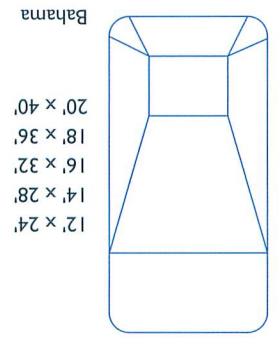

Image shown: Bermuda Full-L with custom steel spa.

splash Tru-Radius
Steel Pool Systems

Shapes

We can build any shape and size.

Kafko™ has numerous selections of shapes and sizes which allows you to create a luxurious and inviting setting for many great get-togethers. Four, six and eight foot walk-in staircases are a popular option for most pools. With the help of your professional pool dealer, you and your family will be able to design a backyard that will beautify your property and create a private retreat. Many more shapes and sizes are available, ask us for more information.

Dominican

20' x 40'
18' x 36'
16' x 32'
14' x 28'

Taormina

18' x 40'
16' x 36'
16' x 32'
14' x 28'

Oval

20' x 40'
18' x 36'
16' x 32'
14' x 28'
12' x 24'

Copenhagen

20' x 40'
18' x 36'
16' x 32'
14' x 28'