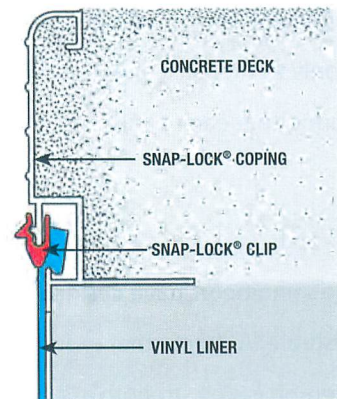

SNAP-LOCK® Patented Coping

The patented Snap-Lock® coping design ensures the liner is locked in the coping track around the pool. This feature eliminates dealer call backs. The Snap-Lock® coping is available in several profiles to accommodate the finished look you choose for your pool. I.E. concrete receptor for concrete decks, front mount and top mount track for brick coping, light track coping for fiber optic light systems, double track cover lock designed to hold a winter cover, also available in gray. Ask your dealer for complete details.

Cross section of Snap-Lock® coping

WATER-LOCK®

Design Patented Wide Mouth Skimmer

Super-Skim® Patented Wide Mouth Through the Wall Mount Skimmer eliminates any water contact with the Tru-Radius steel wall panel. This exclusive Water-Lock® feature, not found on other pools, ensures long life and trouble free operation of your pool. The skimmer is also sealed with gaskets on both sides of the pool wall sealing out any possible seepage of soil or water into the pool. A skimmer beauty cover has been added concealing the visible screw heads around the opening of the Wide Mouth Skimmer. The Super-Skim® Skimmer System comes complete.