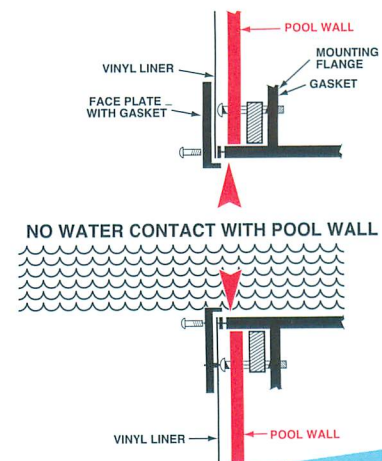

The Super-Skim® return fitting is devised for easy directional adjustment of the water flow returning to the pool from the filter, improving water circulation. Also added to the return fitting is a beauty cover that conceals the screw heads and locks the directional eyeball into the desired position. Every Kafko™ pool has a minimum of two return fittings.

SNAP-LOCK® Patented Coping

The patented Snap-Lock® coping design ensures the liner is locked in the coping track around the pool. This feature eliminates dealer call backs. The Snap-Lock® coping is available in several profiles to accommodate the finished look you choose for your pool. I.E. concrete receptor for concrete decks, front mount and top mount track for brick coping, light track coping for fiber optic light systems, double track cover lock designed to hold a winter cover, also available in gray. Ask your dealer for complete details.

Cross section of Snap-Lock® coping

WATER-LOCK®

Design Patented Wide Mouth Skimmer

Super-Skim® Patented Wide Mouth Through the Wall Mount Skimmer eliminates any water contact with the Tru-Radius steel wall panel. This exclusive Water-Lock® feature, not found on other pools, ensures long life and trouble free operation of your pool. The skimmer is also sealed with gaskets on both sides of the pool wall sealing out any possible seepage of soil or water into the pool. A skimmer beauty cover has been added concealing the visible screw heads around the opening of the Wide Mouth Skimmer. The Super-Skim® Skimmer System comes complete.