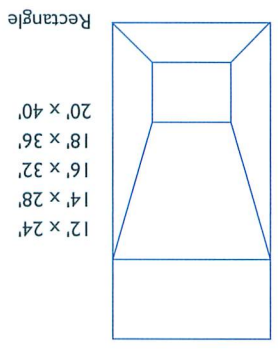

Image shown: Bermuda Full-L with custom steel spa.

splash Tru-Radius
Steel Pool Systems

Shapes

We can build any shape and size.

Kafko™ has numerous selections of shapes and sizes which allows you to create a luxurious and inviting setting for many great get-togethers. Four, six and eight foot walk-in staircases are a popular option for most pools. With the help of your professional pool dealer, you and your family will be able to design a backyard that will beautify your property and create a private retreat. Many more shapes and sizes are available, ask us for more information.

Dominican

20' x 40'
18' x 36'
16' x 32'
14' x 28'

Taormina

18' x 40'
16' x 36'
16' x 32'
14' x 28'

Oval

20' x 40'
18' x 36'
16' x 32'
14' x 28'
12' x 24'

Copenhagen

20' x 40'
18' x 36'
16' x 32'
14' x 28'