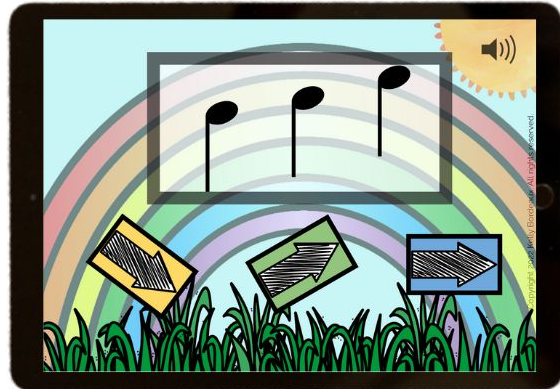

Pre-Staff

DIRECTIONAL READING

hosted at
boom
www.boomlearning.com

Great for Pre-Readers!

SCROLL to see Sample Cards!

For Pre-Readers!

Copyright 2022 Kelly Bordeaux. All rights reserved.

FEATURES

- **Audio instructions, so reading is not required**
- **Notes with stems UP and DOWN**
- **Pre-Staff preparation - answer options include arrows so students can identify which way notes are moving**

Includes 54 cards

Use During Online & In-Person PIANO LESSONS:

Students play 15 cards
each time they play.

- As a Teaching Tool
- End-of-Lesson Game
- For At-Home Practice
- Fun Off-the-Bench Activity
- Right at the piano!