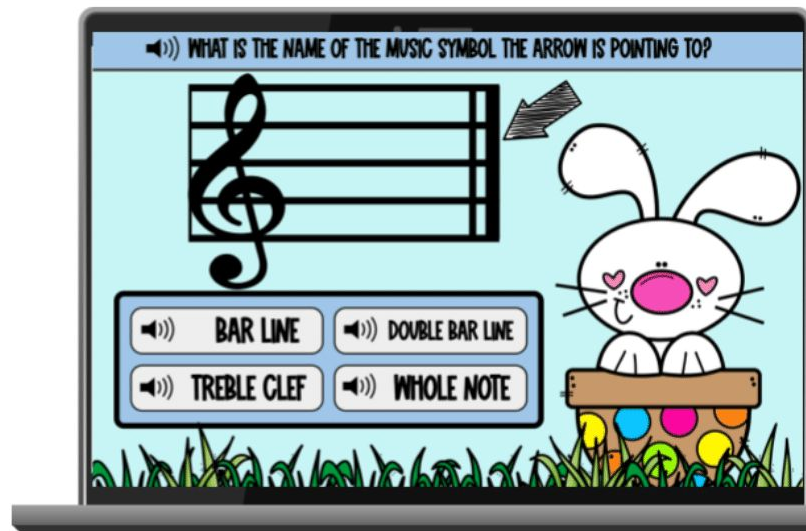

# Easter MUSIC TERMS

hosted at  
**boom**  
www.boomlearning.com

WHAT IS THE NAME OF THIS MUSIC SYMBOL?

4  
4

REPEAT SIGN    BAR LINE  
TIME SIGNATURE    FORTE

## Primer Piano Terms & Symbols

SCROLL to see Sample Cards!

# FEATURES

- Audio is included for each answer option, so students can hear options read aloud
- Includes 15 beginning music terms & symbols
- Easter character on each card

Review beginning music terms with adorable Easter-themed cards!