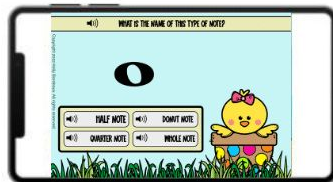

# FEATURES

- Audio is included for each answer option, so students can hear options read aloud
- Includes 15 beginning music terms & symbols
- Easter character on each card

Review beginning music terms with adorable Easter-themed cards!

Includes 18 cards

Review beginning music terms with adorable Easter-themed cards!

Students play all cards each time they play.