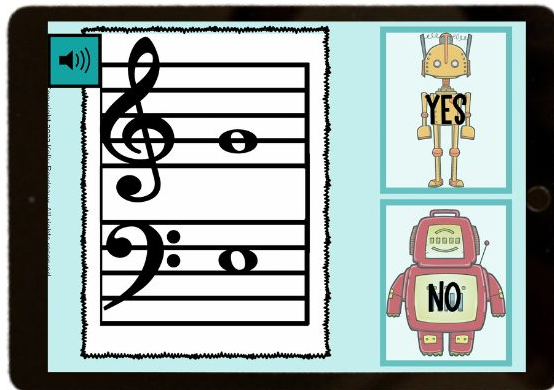

Notes *on the* STAFF

hosted at
boom
www.boomlearning.com

A tablet held by two hands displays a music staff with a treble clef and a bass clef, each with a middle C note. To the right of the staff are two robot icons: a pink one with the word "NO" on its chest and a grey one with the word "YES" on its chest. A speaker icon is in the top left corner of the tablet screen.

C Position
Hands Together

SCROLL to see Sample Cards!

REINFORCE

- Bass Staff Notes (C3-B3)
- Treble Staff Notes (C4-G4)
- 40 cards included
- Students decide if the notes have the same letter name.

Digital flashcards that review C position notes played together on the grand staff.

Digital flashcards that review C position notes played together on the grand staff.

hosted at
boom
www.boomlearning.com

Copyright © 2022 Kelly Bordeaux. All rights reserved.

Use During Online & In-Person PIANO LESSONS: