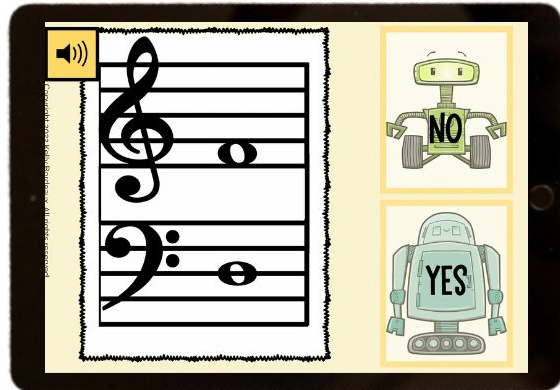

Digital flashcards that review C position notes played together on the grand staff.

hosted at
boom
www.boomlearning.com

Copyright © 2022 Kelly Bordeaux. All rights reserved.

Use During Online & In-Person PIANO LESSONS:

- As a quick Assessment
- End-of-Lesson Game
- For At-Home Practice
- Fun Off-the-Bench Activity
- Play right at the piano!