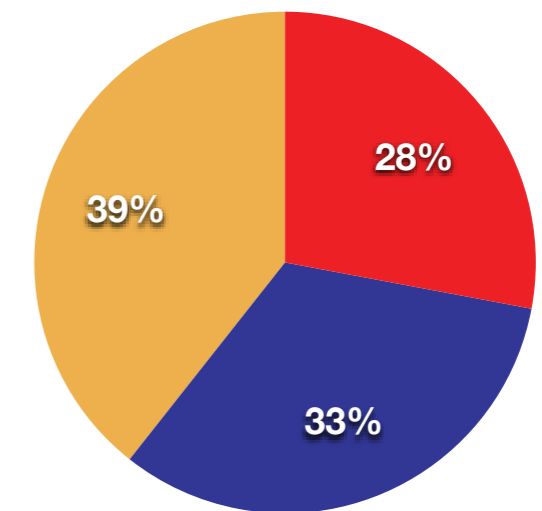

Volume of tweets mentioning each party leader during the 15th April leaders debate (ITV)

Percentage of tweets mentioning each leader

Legend: Brown (Red), Cameron (Blue), Clegg (Yellow)

Words used when tweeting about each leader