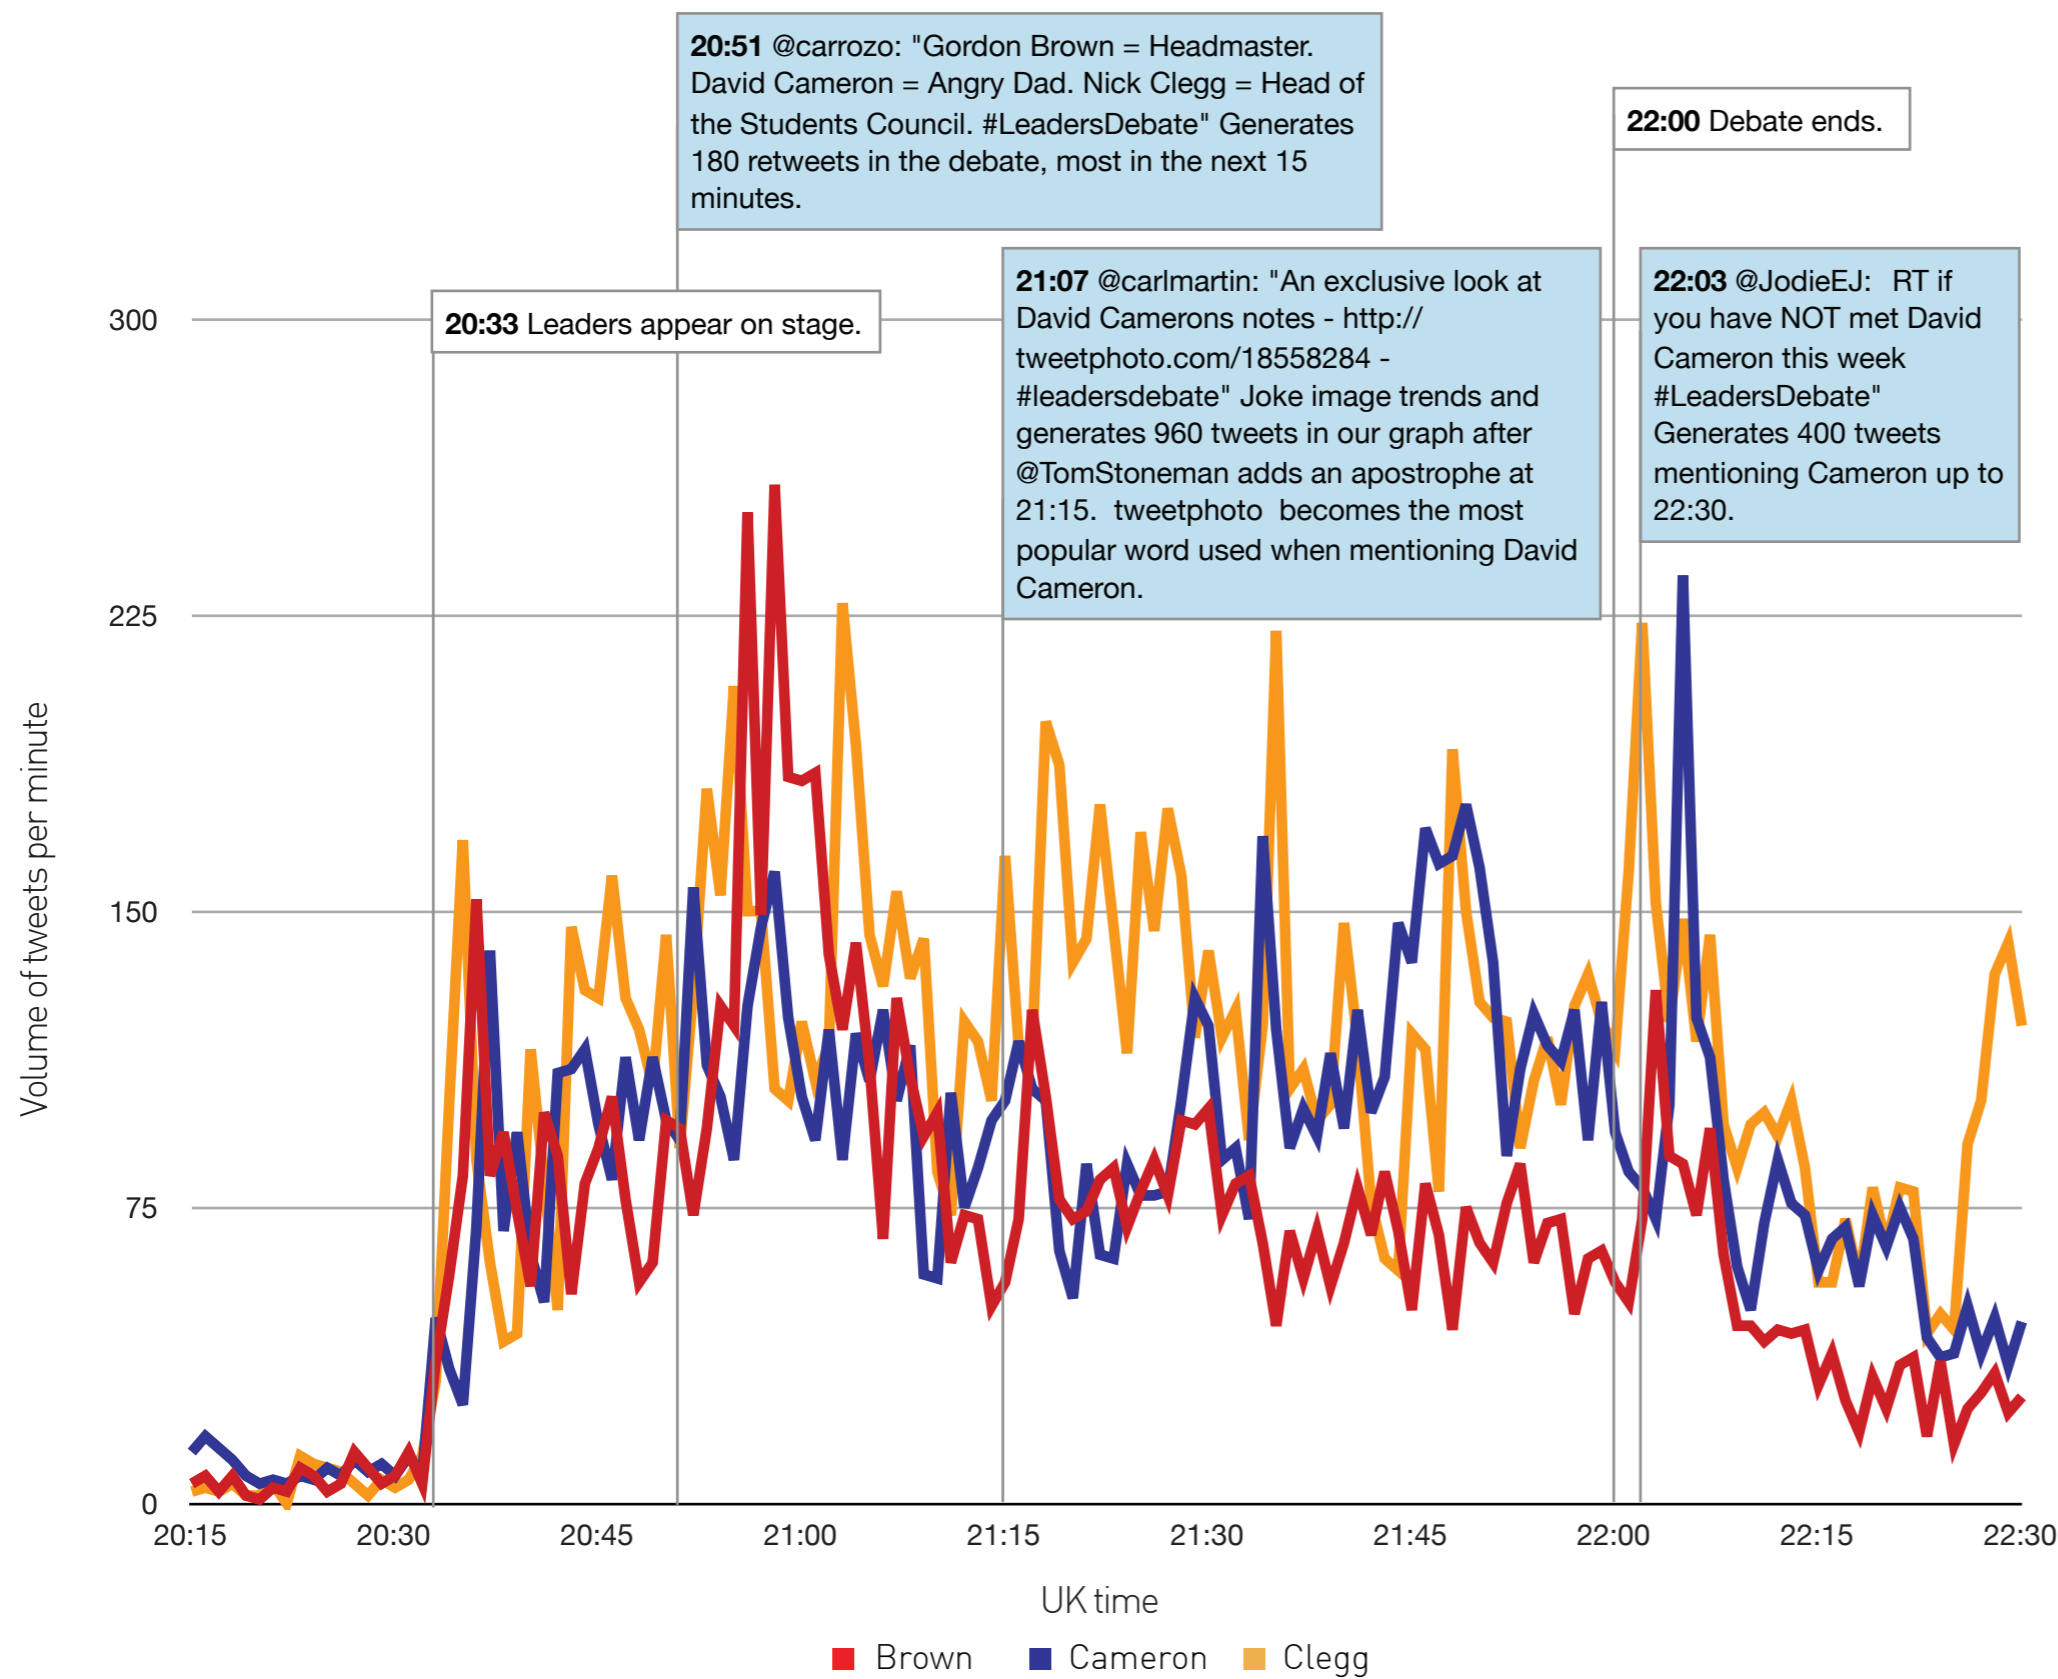

Volume of tweets mentioning each party leader during the 15th April leaders debate (ITV)

Percentage of tweets mentioning each leader

Legend: Brown (Red), Cameron (Blue), Clegg (Yellow)

Words used when tweeting about each leader