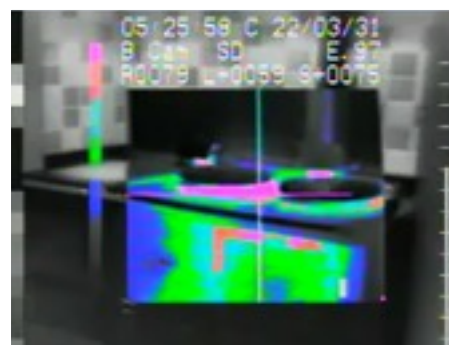

A 24/7 AGA

Contact Lynn Jones 07976 617645
energytracers@sightdesigns.co.uk