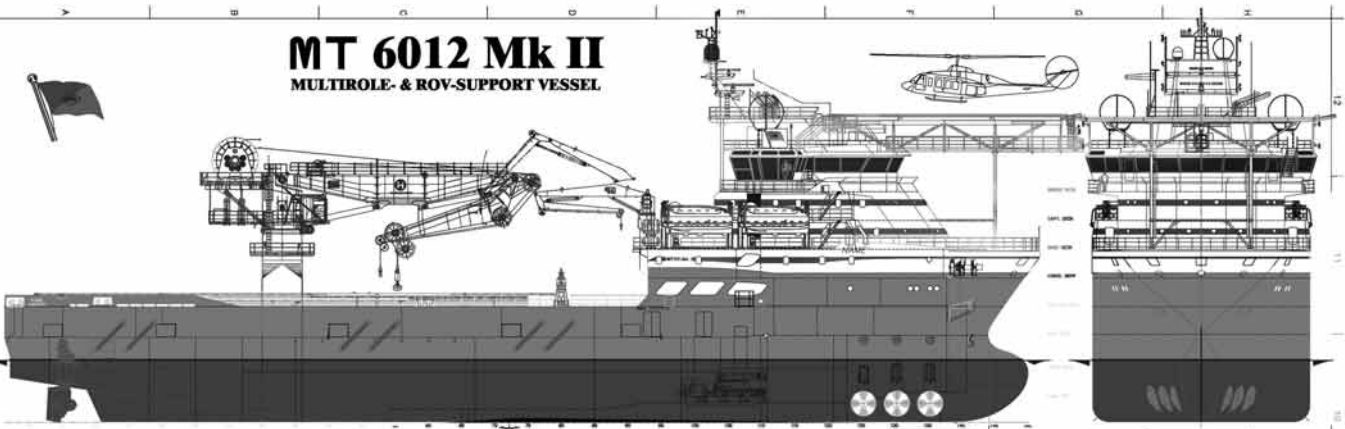

MT 6012 Mk II
MULTIROLE- & ROV-SUPPORT VESSEL

MT-Design
Ship Owner:
Greatship Global Offshore Services Pte. Ltd.
Ship Yard:
Mazagon Dock Limited.