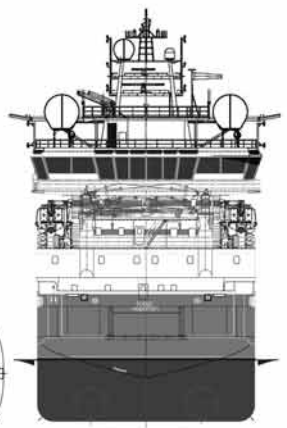

MT 6012 Mk II
MULTIROLE- & ROV-SUPPORT VESSEL

MT-Design
Ship Owner:
Greatship Global Offshore Services Pte. Ltd.
Ship Yard:
Mazagon Dock Limited.