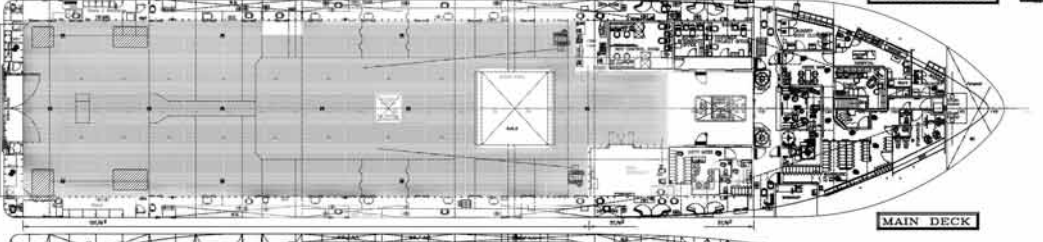

MT 6012 Mk II
MULTIROLE- & ROV-SUPPORT VESSEL

MT-Design
Ship Owner:
Greatship Global Offshore Services Pte. Ltd.
Ship Yard:
Mazagon Dock Limited.