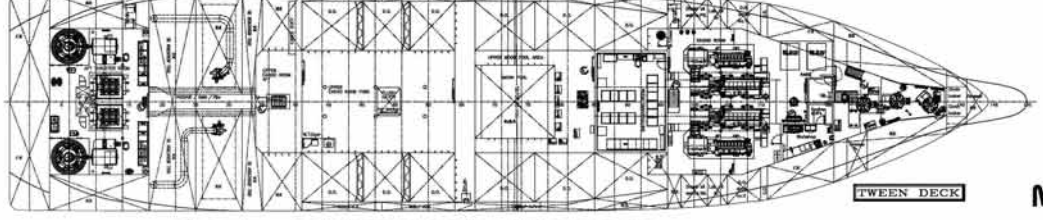

MT 6012 Mk II
MULTIROLE- & ROV-SUPPORT VESSEL

MT-Design
Ship Owner:
Greatship Global Offshore Services Pte. Ltd.
Ship Yard:
Mazagon Dock Limited.