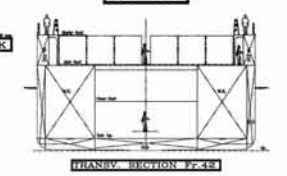

MT 6012 Mk II
MULTIROLE- & ROV-SUPPORT VESSEL

MT-Design
Ship Owner:
Greatship Global Offshore Services Pte. Ltd.
Ship Yard:
Mazagon Dock Limited.