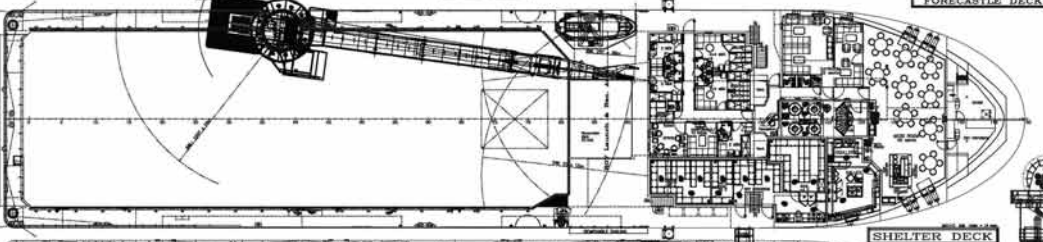

MT 6012 Mk II
MULTIROLE- & ROV-SUPPORT VESSEL

MT-Design
Ship Owner:
Greatship Global Offshore Services Pte. Ltd.
Ship Yard:
Mazagon Dock Limited.