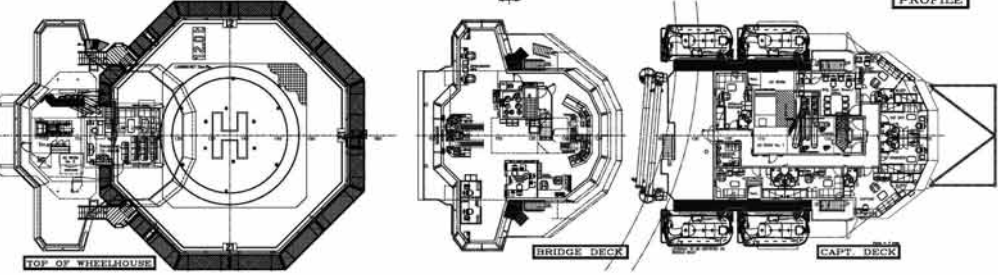

MT 6012 Mk II
MULTIROLE- & ROV-SUPPORT VESSEL

MT-Design
Ship Owner:
Greatship Global Offshore Services Pte. Ltd.
Ship Yard:
Mazagon Dock Limited.