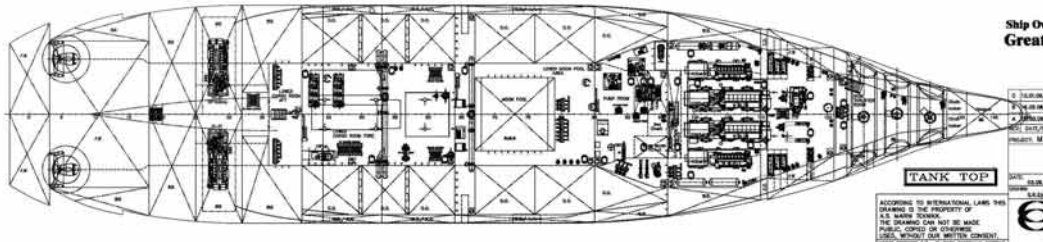

MT 6012 Mk II
MULTIROLE- & ROV-SUPPORT VESSEL

MT-Design
Ship Owner:
Greatship Global Offshore Services Pte. Ltd.
Ship Yard:
Mazagon Dock Limited.