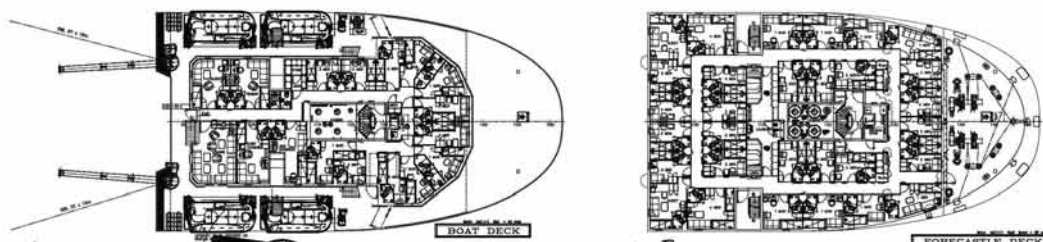

MT 6012 Mk II
MULTIROLE- & ROV-SUPPORT VESSEL

MT-Design
Ship Owner:
Greatship Global Offshore Services Pte. Ltd.
Ship Yard:
Mazagon Dock Limited.