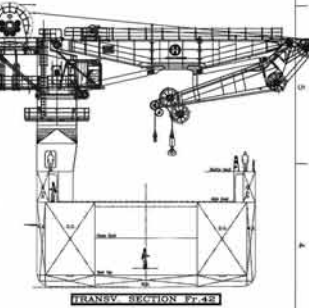

MT 6012 Mk II
MULTIROLE- & ROV-SUPPORT VESSEL

MT-Design
Ship Owner:
Greatship Global Offshore Services Pte. Ltd.
Ship Yard:
Mazagon Dock Limited.