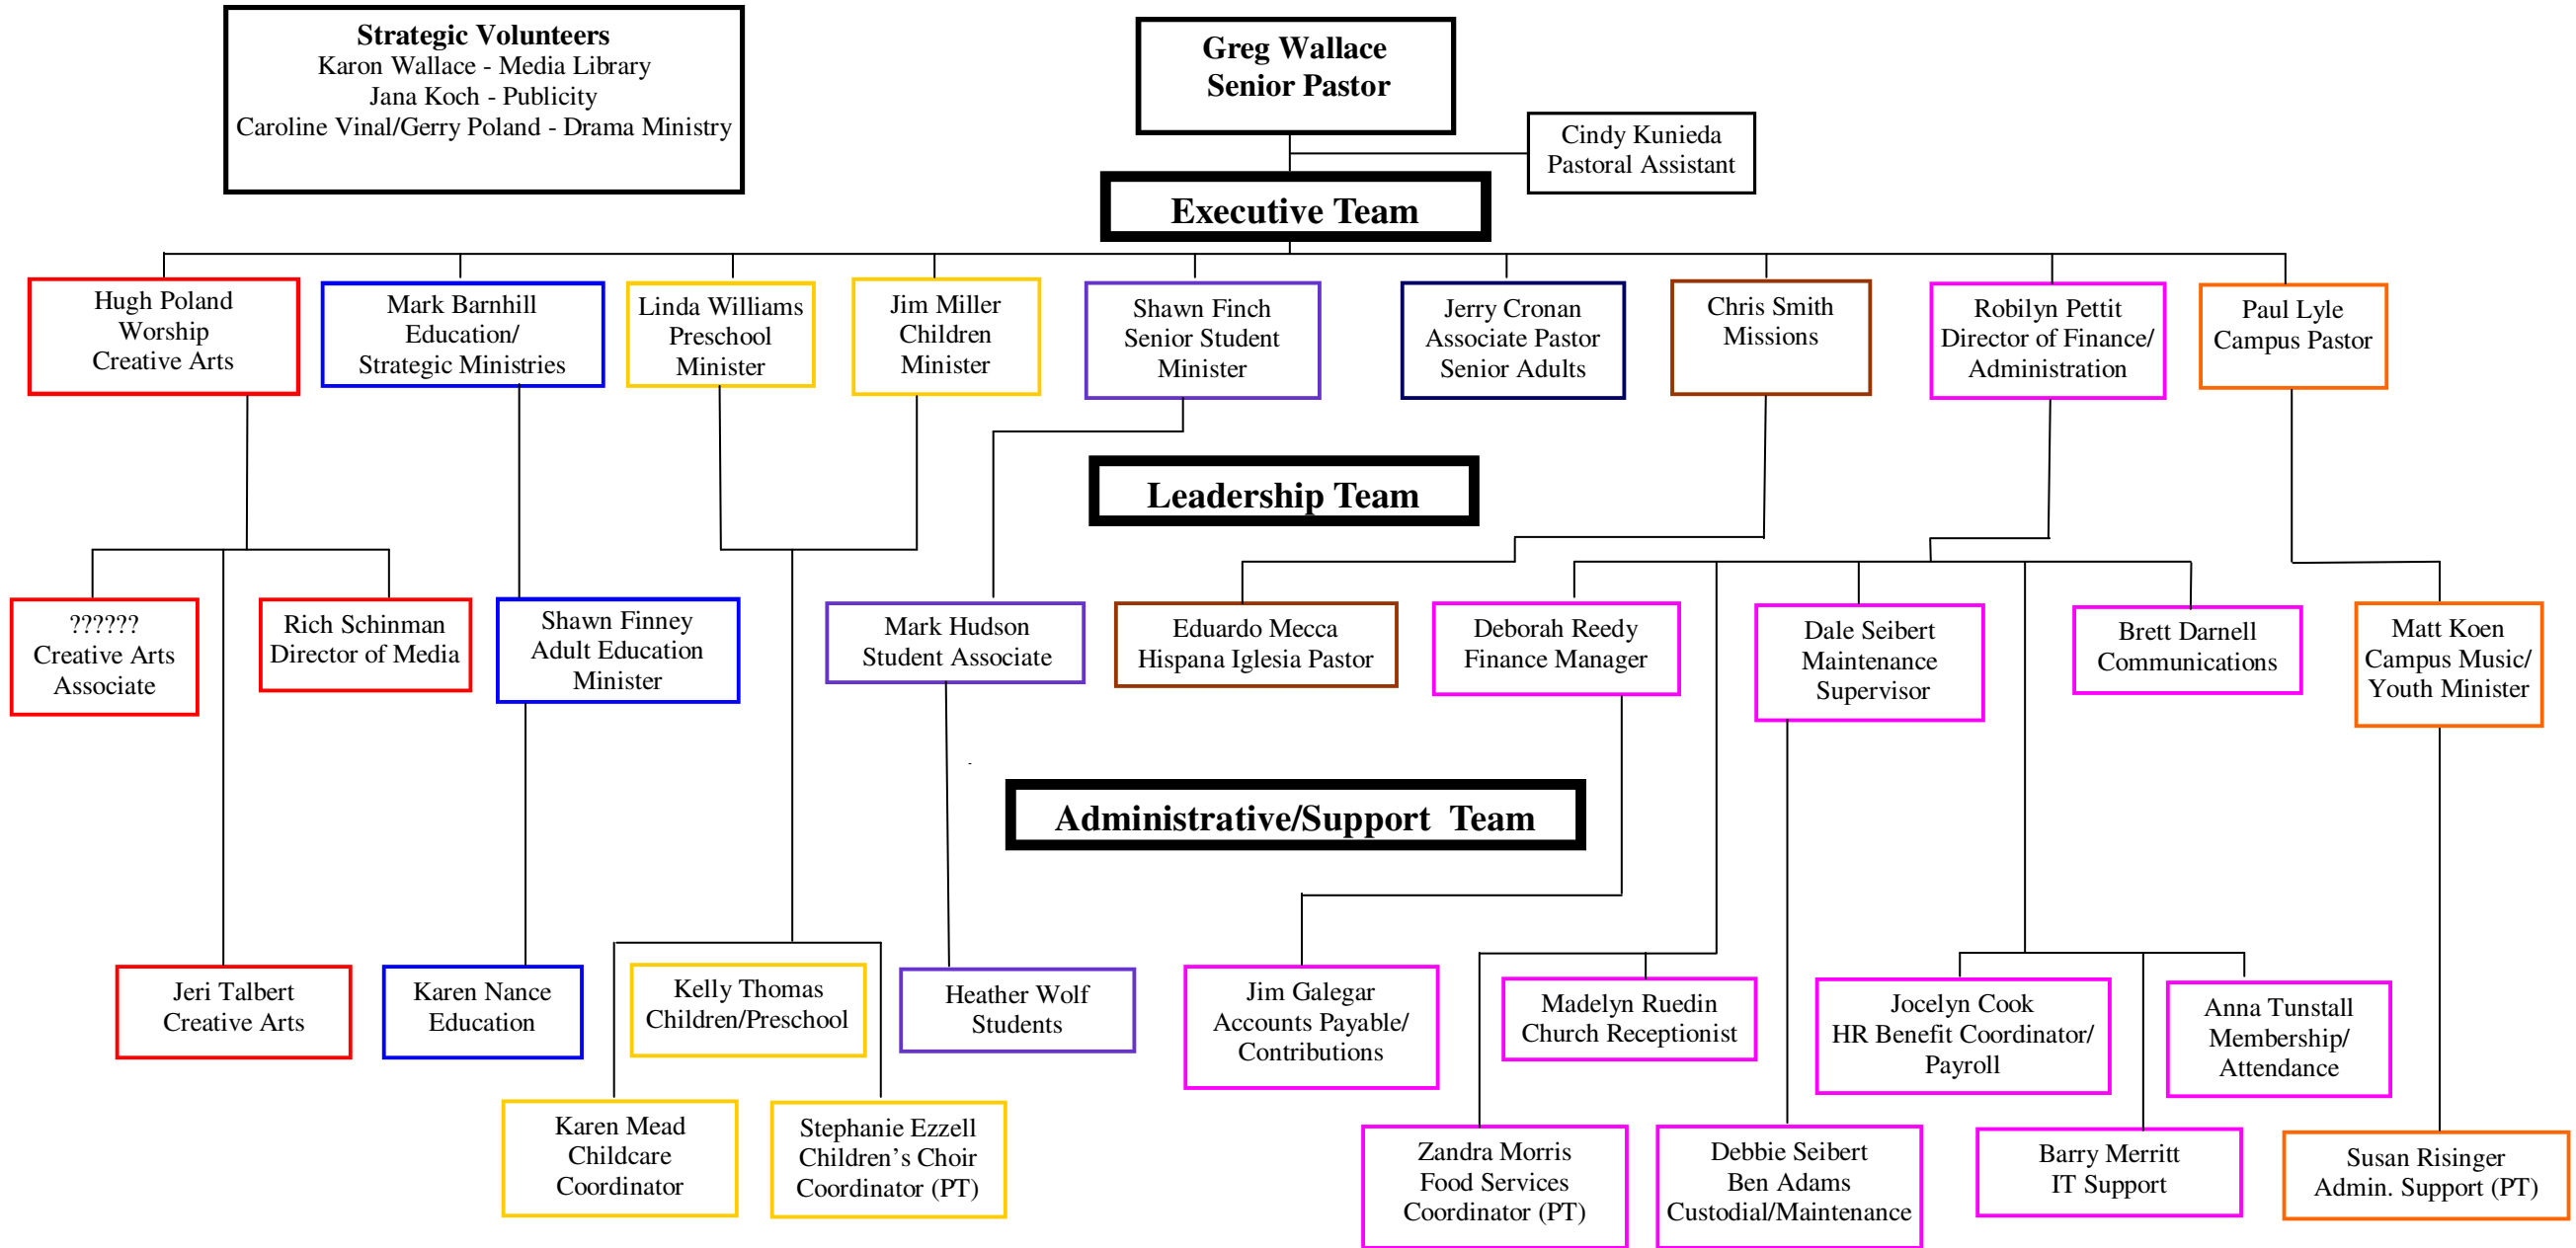

# WOODRIDGE BAPTIST CHURCH

## Organization Chart

**Data input as of:  
9/14/2011 5:36 PM**