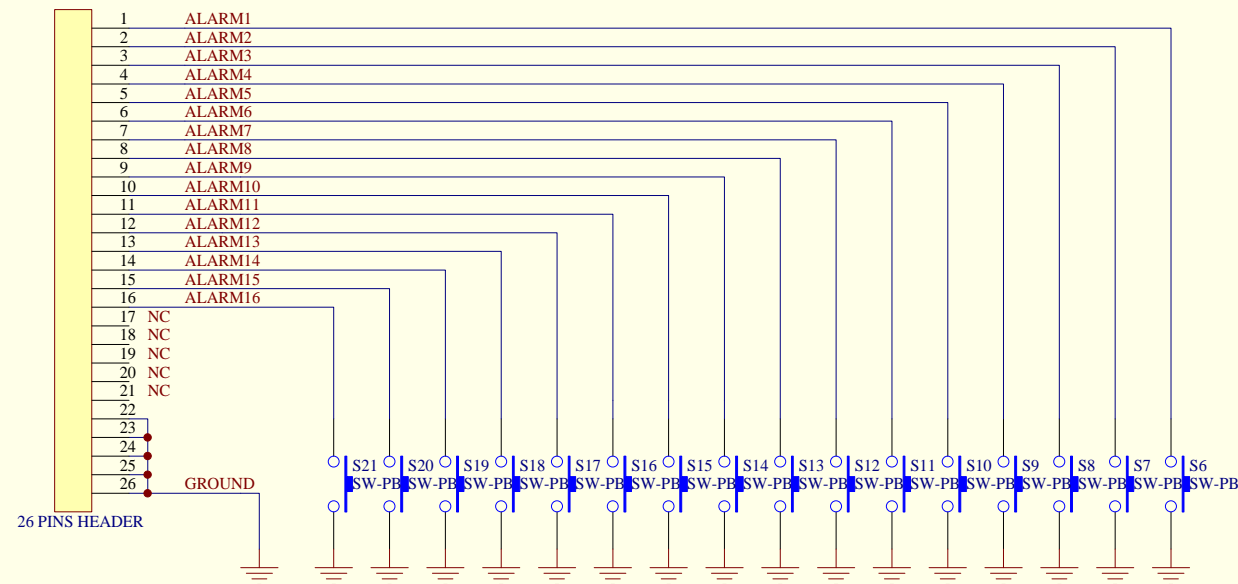

**RELAYS AUX OUTPUTS
CARRY CURRENT 2 AMPS MAX**

**SPOT MONITORS TRIGGERS
(MULTIPLEXED VERSIONS ONLY)**

ALARM OPTOISOLATED INPUTS (ACTIVE LOW)

CIEFFE s.r.l.
<http://www.cieffe.com>

**PROXIMA/SPECTIVA DVMS
RACKMOUNT/ALUMINIUM VERSIONS**

Size B	FCSM No.	DWG No.	Rev
Scale	Sheet 0 of 0		