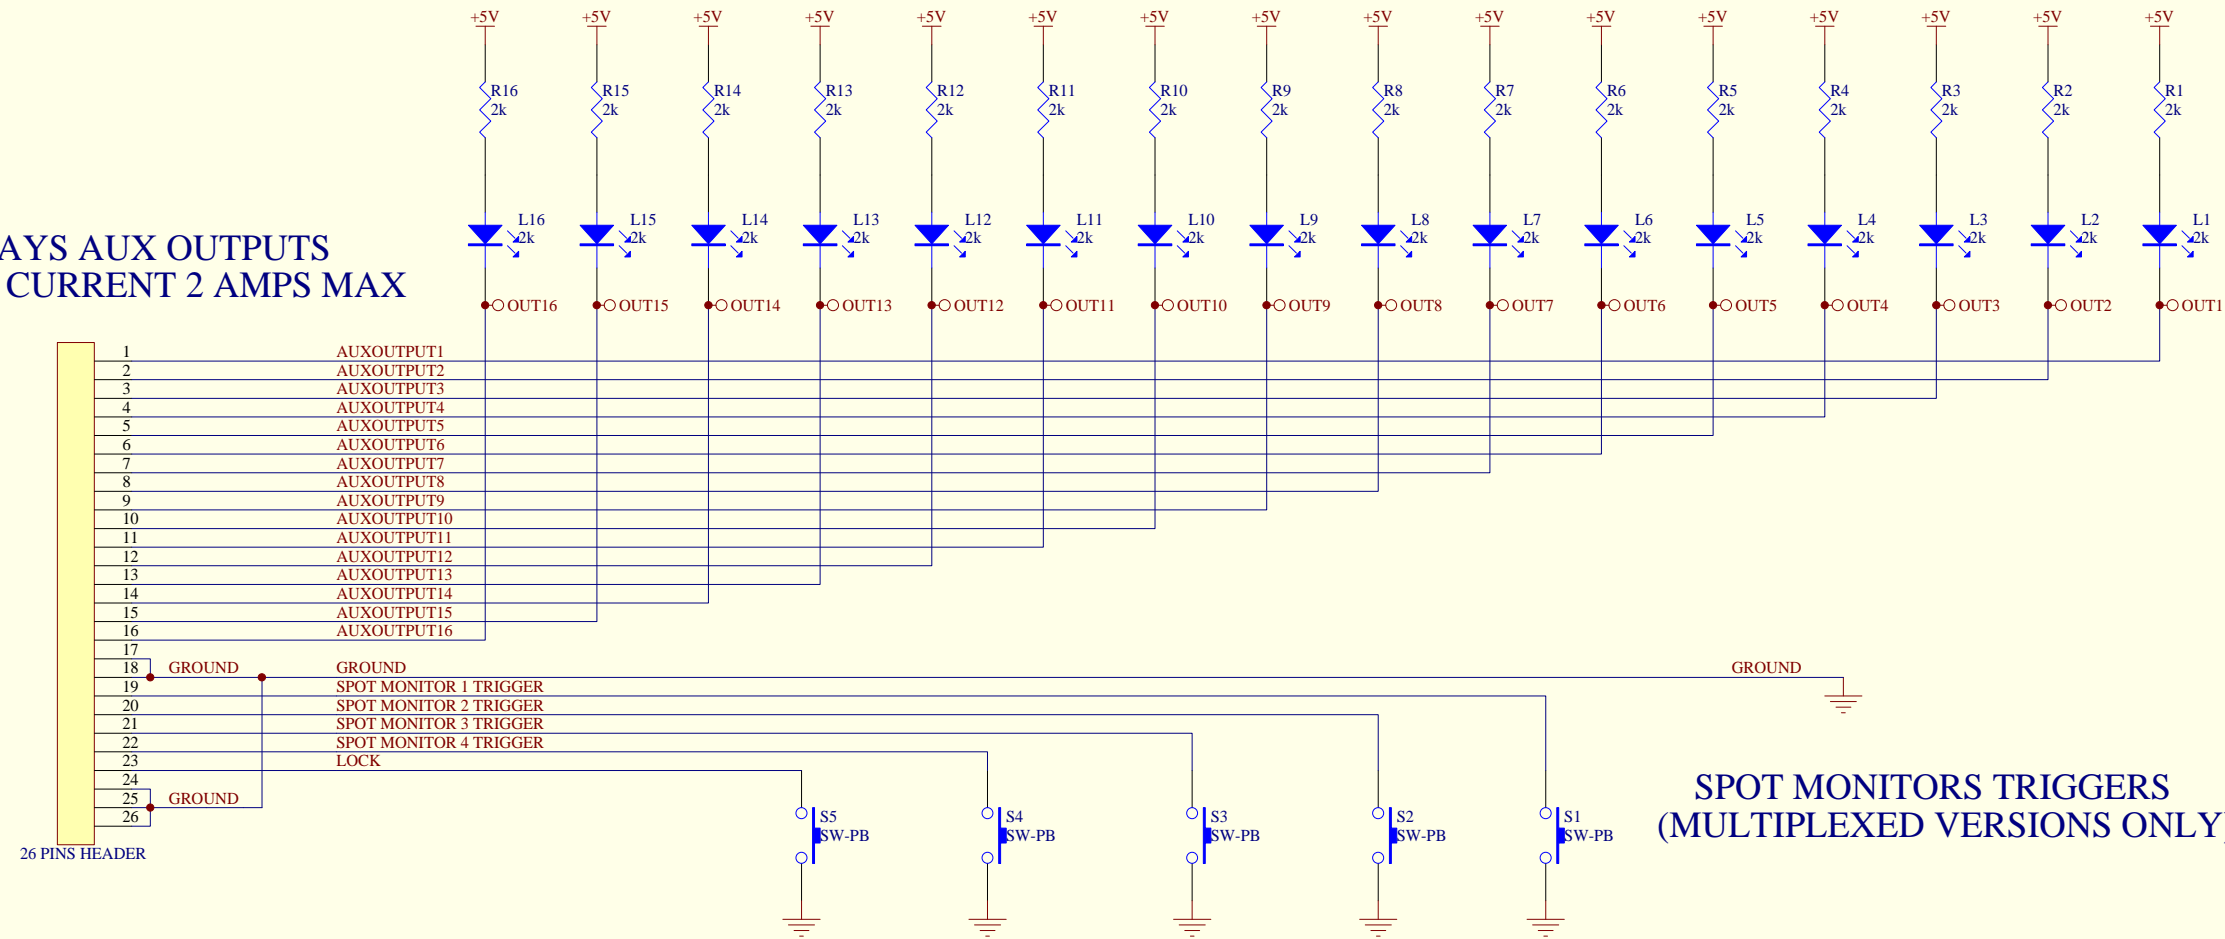

**RELAYS AUX OUTPUTS
CARRY CURRENT 2 AMPS MAX**

**SPOT MONITORS TRIGGERS
(MULTIPLEXED VERSIONS ONLY)**

ALARM OPTOISOLATED INPUTS (ACTIVE LOW)

CIEFFE s.r.l.
<http://www.cieffe.com>

**PROXIMA/SPECTIVA DVMS
RACKMOUNT/ALUMINIUM VERSIONS**

Size B	FCSM No.	DWG No.	Rev
Scale	Sheet 0 of 0		