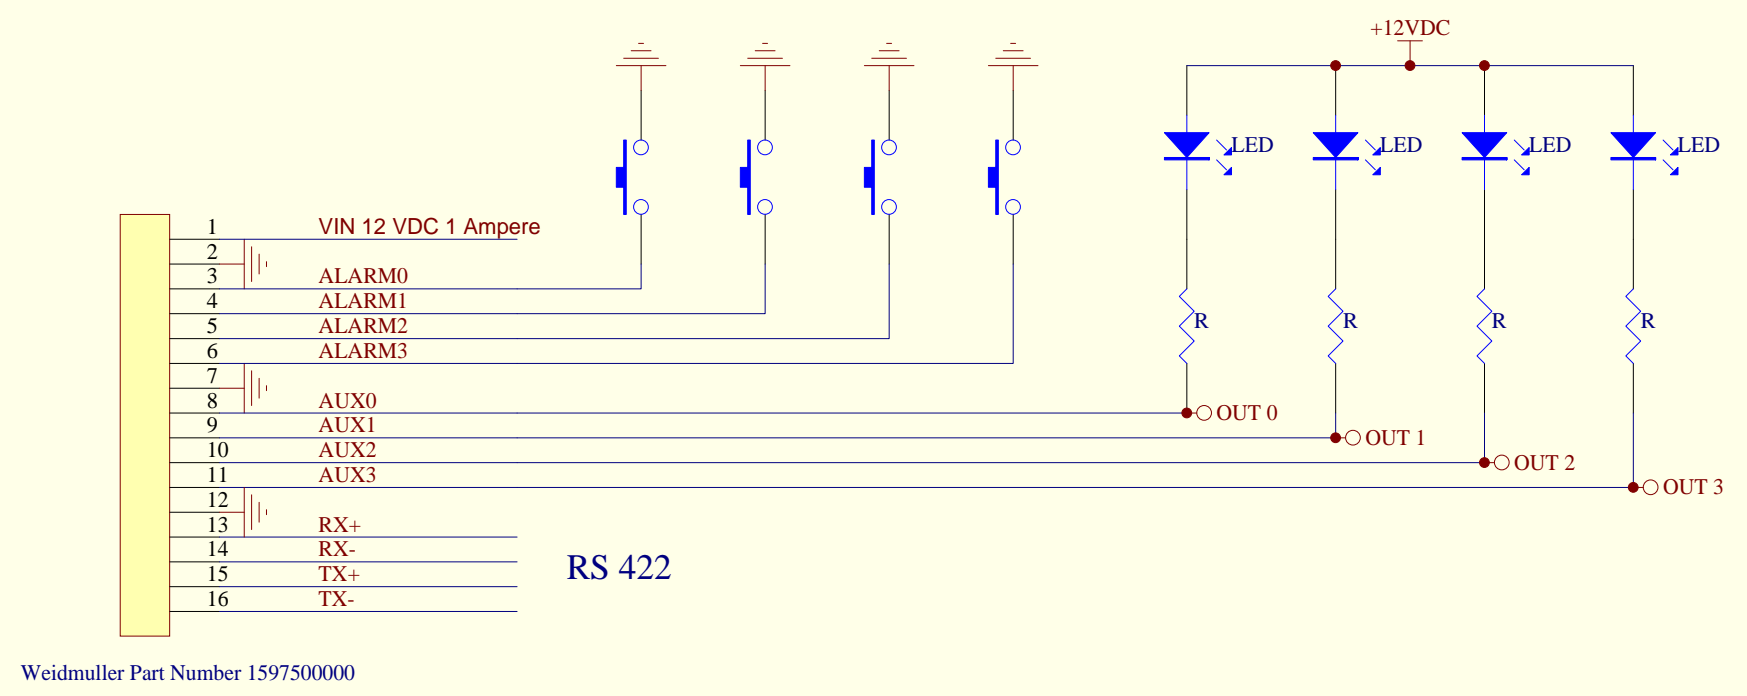

OPEN COLLECTOR OUTPUTS. MAX V_{out} 50VDC

Title		
Size	Number	Revision
A		
Date:	5-Dec-2007	Sheet of
File:	C:\documenti\Nettuno 4\NETTUNOQUATTRO\SCHEMATIC.DDB	

This document was created with Win2PDF available at <http://www.daneprairie.com>.
The unregistered version of Win2PDF is for evaluation or non-commercial use only.