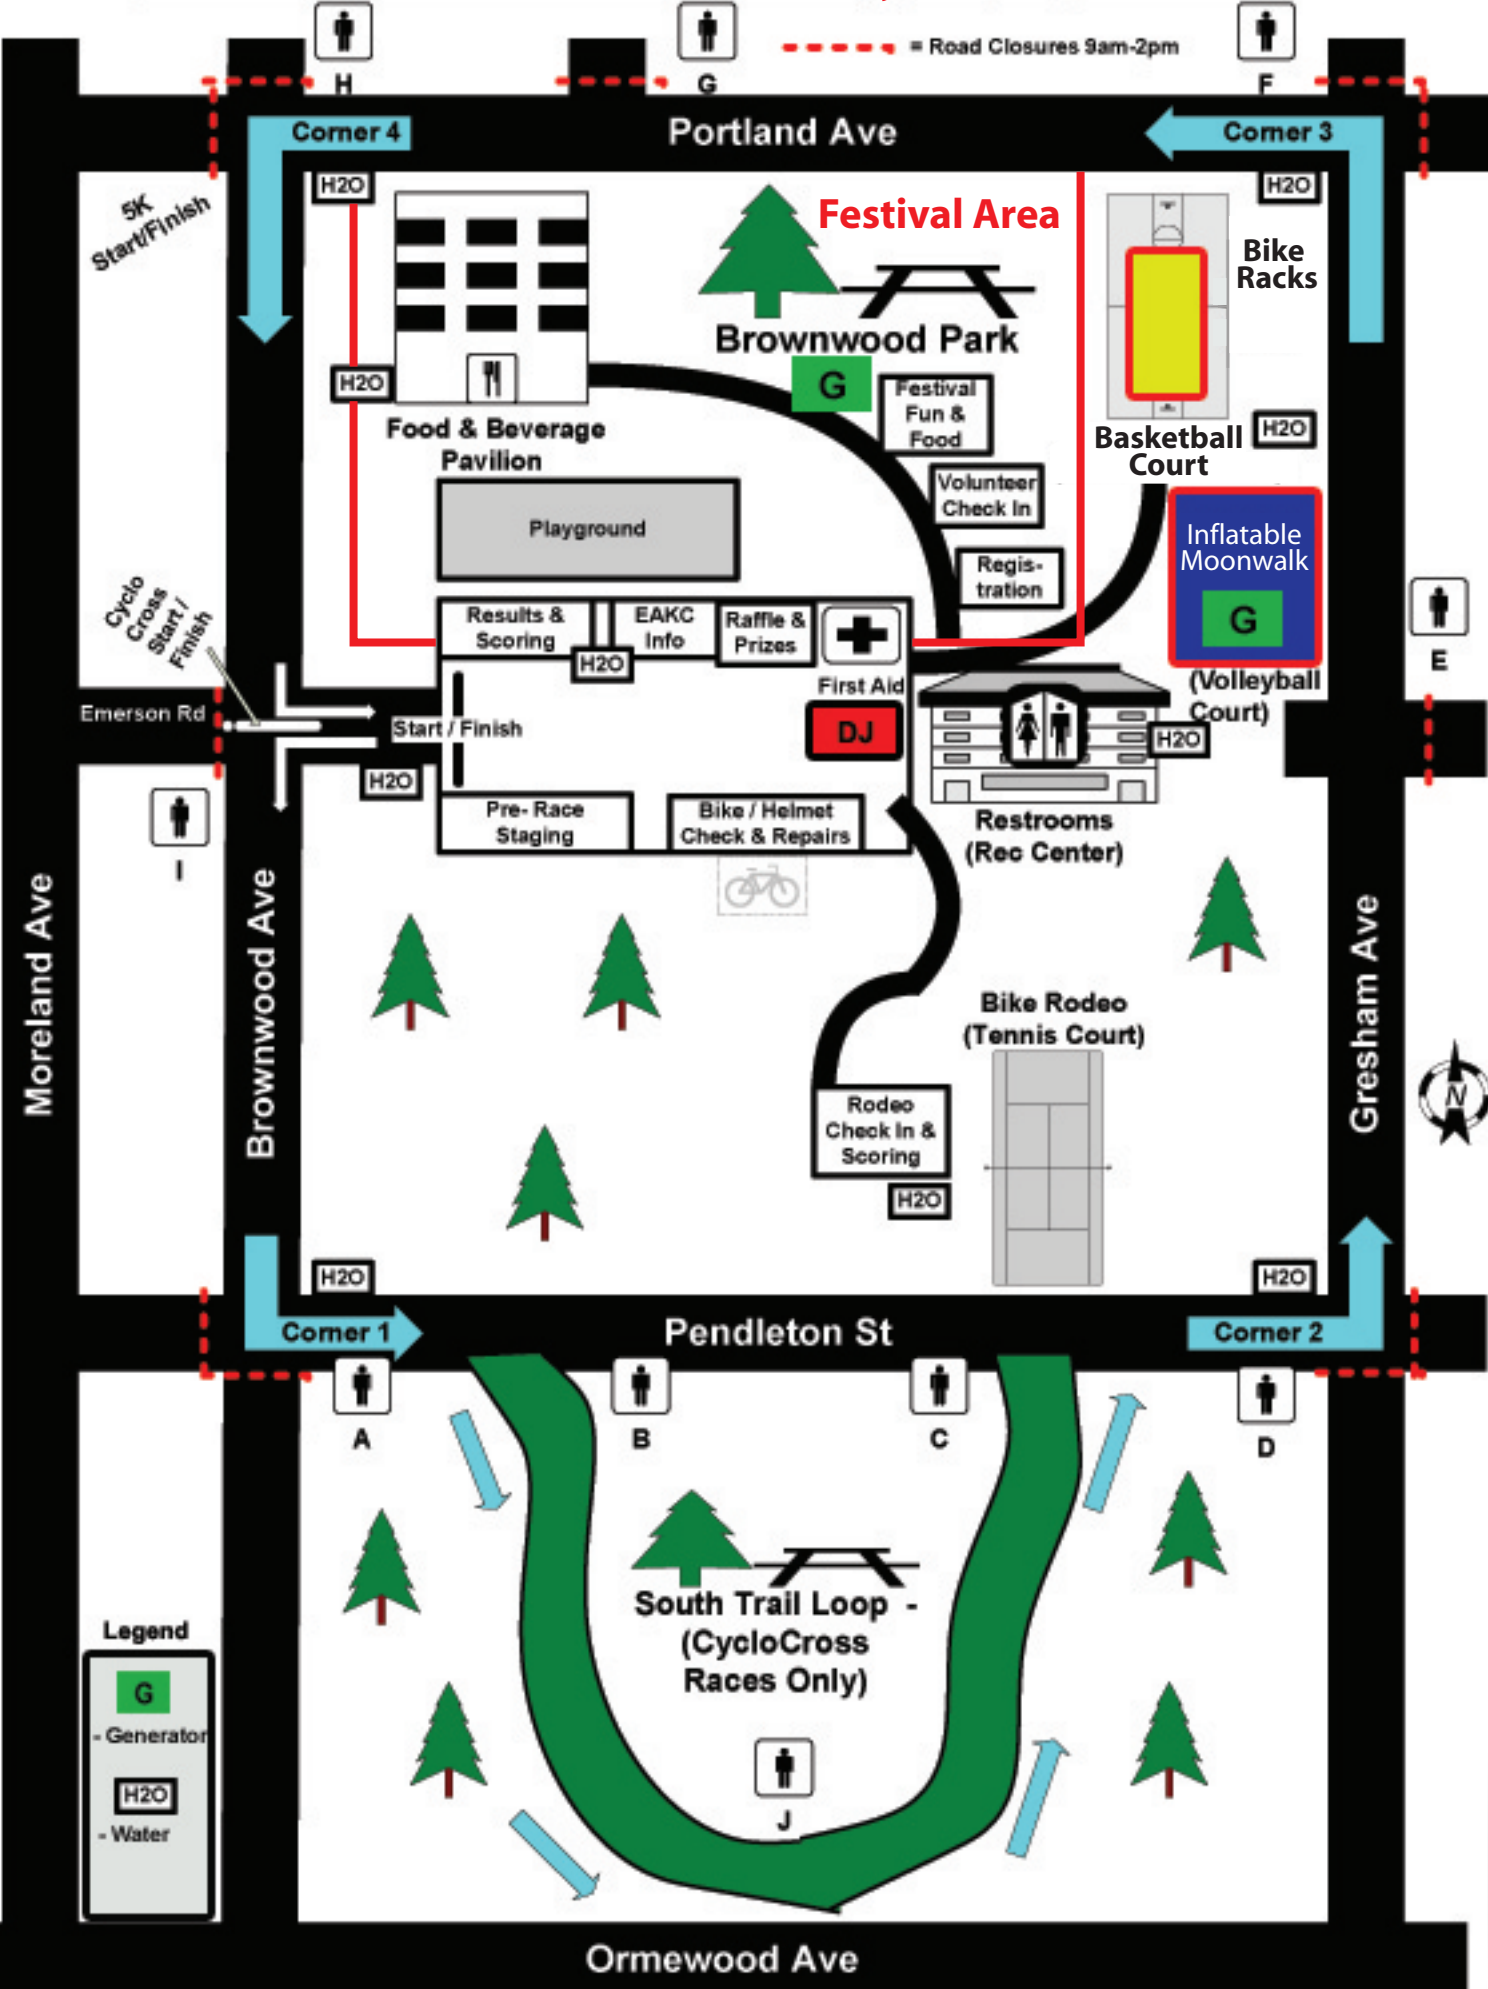

# Brownwood Bike Rally Map 2011

# Brownwood Bike Rally Map 2011

--- = Road Closures 9am-2pm

Portland Ave

Corner 4

Festival Area

Brownwood Park

Food & Beverage Pavilion

Playground

Restrooms (Rec Center)

Start / Finish

Pre-Race Staging

Bike / Helmet Check & Repairs

Bike Rodeo (Tennis Court)

Rodeo Check In & Scoring

Pendleton St

South Trail Loop - (CycloCross Races Only)

### Legend

- G - Generator
- H2O - Water