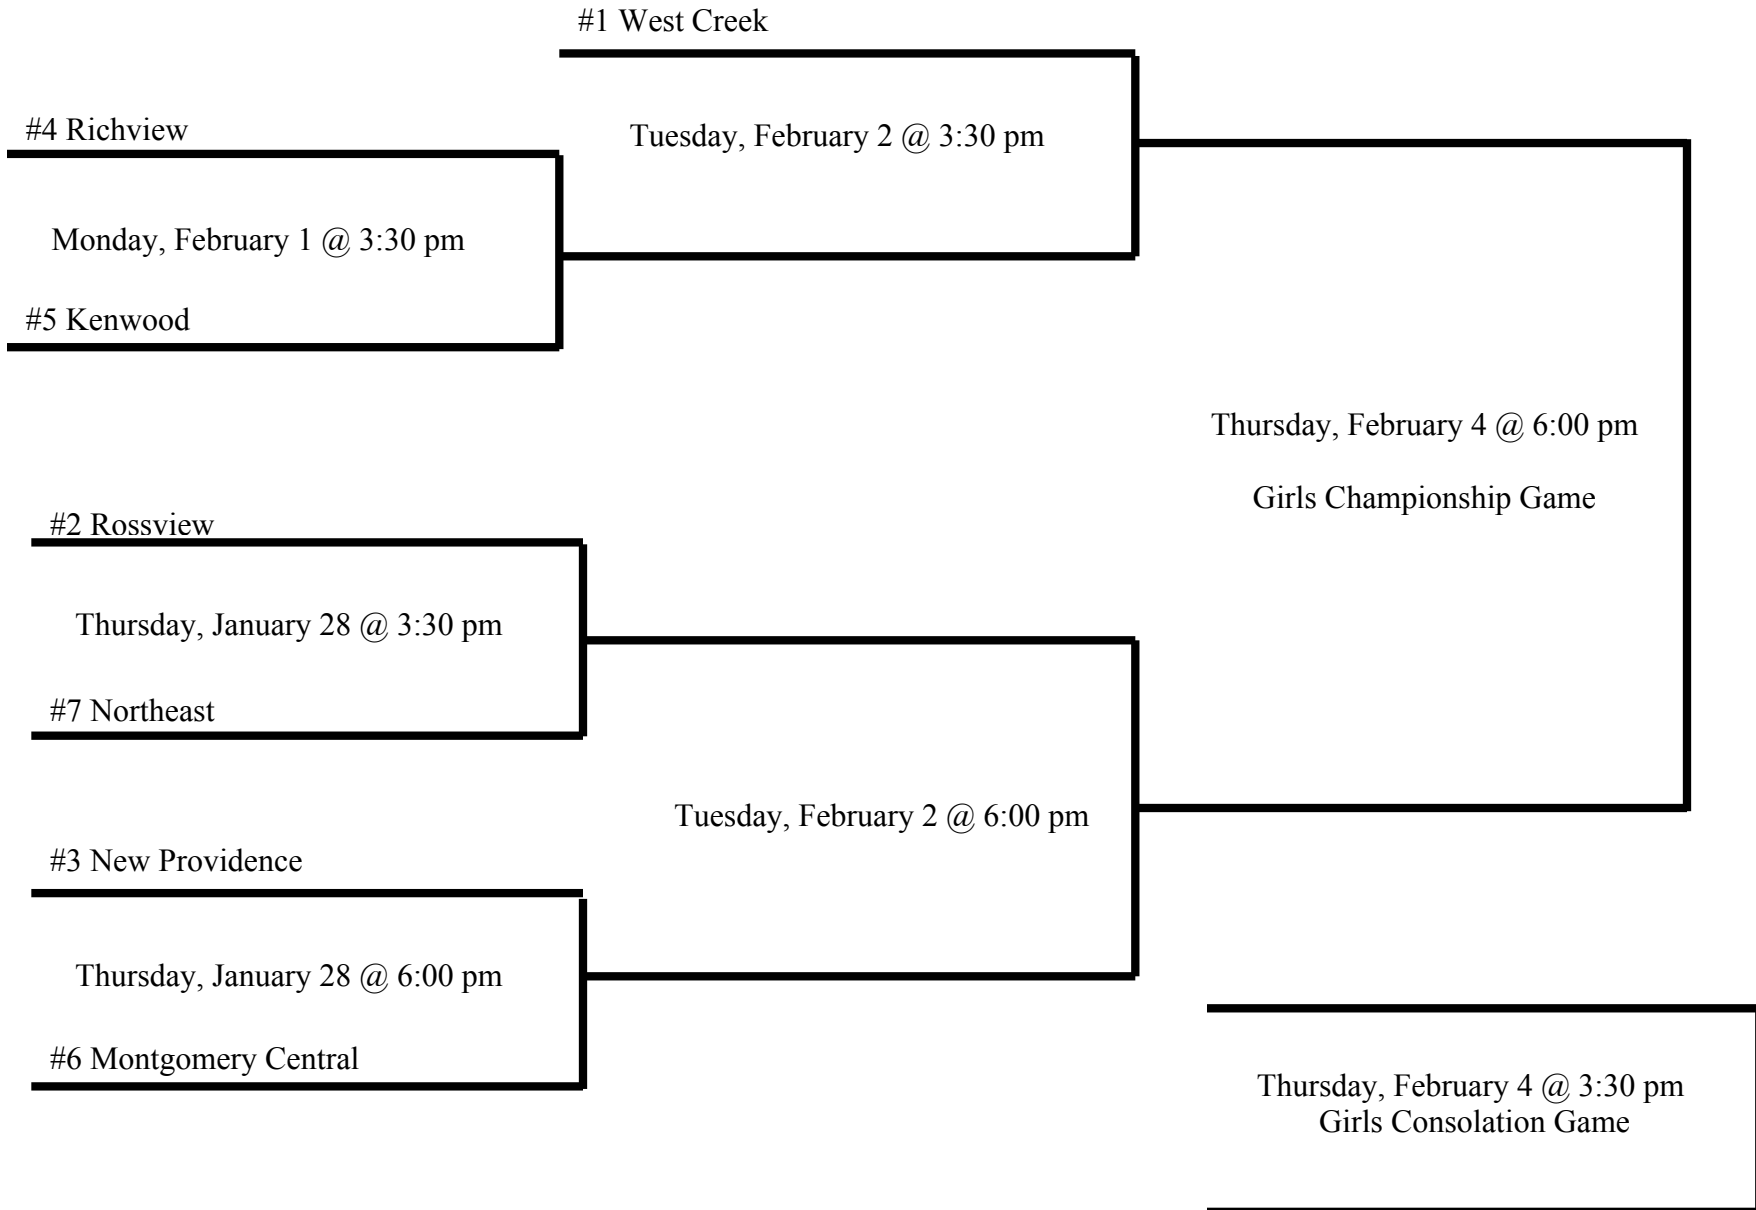

# Girls Middle School Bracket January 28 – February 4, 2010

# Boys Middle School Bracket January 28 – February 4, 2010